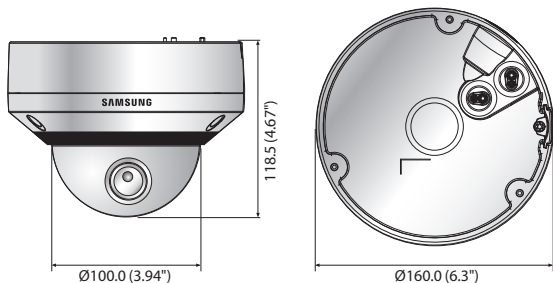

Dimensions

Unit : mm (inch)

Accessories (Optional)

PNV-9080R	
VIDEO	
Imaging Device	1/1.7" 12.4M CMOS
Total Pixels / Effective Pixels	4,168(H) x 3,062(V) / 4,072(H) x 3,046(V)
Scanning System	Progressive
Min. Illumination	Color : 0.3Lux (1/30sec, F1.6, 30IRE), 0.01Lux (2sec, F1.6, 30IRE) B/W : 0Lux (IR LED on)
S / N Ratio	50dB
Video Output	CVBS : 1.0Vpp / 75Ω composite, 714 x 480(N), 702 x 576(P), for installation DIP connector type
LENS	
Focal Length (Zoom Ratio)	4.5 ~ 10mm (2.2x) motorized varifocal
Max. Aperture Ratio	F1.6
Angular Field of View	[4096 x 2160] H : 100.3°(Wide) ~ 45.6°(Tele) / V : 49.7°(Wide) ~ 24.0°(Tele) [3840 x 2160] H : 92.3°(Wide) ~ 42.6°(Tele) / V : 49.7°(Wide) ~ 24.0°(Tele)
Min. Object Distance	0.5m (1.64ft)
Focus Control	Simple focus (Motorized V/F) / Manual, Remote control via network (Manual, Simple focus)
Lens Type / Mount Type	P-Iris mode / Board-in type
PAN / TILT / ROTATE	
Pan / Tilt / Rotate Range	0° ~ 354° / 0° ~ 67° / 0° ~ 355°
OPERATIONAL	
IR Viewable Length	40m (131.23ft)
Camera Title	Off / On (Displayed up to 60 characters) - W/W : English / Numeric / Special characters - China : English / Numeric / Special / Chinese characters - Common : Multi-line (Max. 5), Color (Grey / Green / Red / Blue / Black / White), Transparency, Auto scale by resolution
Day & Night	Auto (ICR) / Color / B/W / External / Schedule
Backlight Compensation	Off / BLC / WDR
Wide Dynamic Range	120dB
Contrast Enhancement	SSDR (Off / On)
Digital Noise Reduction	SSNR (2D+3D noise filter) (Off / On)
Defog	Off / Auto / Manual
Motion Detection	Off / On (8ea, Polygonal)
Privacy Masking	Off / On (16ea, Polygonal) - Color : Gray / Green / Red / Blue / Black / White
Gain Control	Off / Low / Middle / High
White Balance	ATW / AWC / Manual / Indoor / Outdoor (Include mercury & Sodium)
Electronic Shutter Speed	Minimum / Maximum / Anti flicker (2 ~ 1/12,000sec)
Flip / Mirror	Off / On, Hallway : 90° / 270°
Intelligent Video Analytics	Tampering (Scene change), Virtual line, Enter / Exit, (Dis)Appear, Audio detection, Defocus detection, Digital auto tracking - with metadata
Alarm I/O	Input 1ea / Output 1ea
Alarm Triggers	Alarm input, Motion detection, Video analytics, Audio detection, Network disconnect
Alarm Events	File upload via FTP and E-mail, Notification via E-mail
Pixel Counter	Local storage (SD/SDHC/SDXC) or NAS recording at event triggers, External output Support (Plug-in viewer only)
NETWORK	
Ethernet	RJ-45 (10/100/1000BASE-T)
Video Compression Format	H.265 / H.264 (MPEG-4 part 10/AVC) : Main / Baseline / High, MJPEG
Resolution	[8M mode] 4096 x 2160, 3840 x 2160, 2592 x 1944, 2592 x 1464, 1920 x 1080, 1600 x 1200, 1280 x 1024, 1280 x 960, 1280 x 720, 1024 x 768, 800 x 600, 800 x 448, 720 x 576, 720 x 480, 640 x 480, 640 x 360, 320 x 240 [12M mode] 4000 x 3000, 3840 x 2160, 2592 x 1944, 2592 x 1464, 1920 x 1080, 1600 x 1200, 1280 x 1024, 1280 x 960, 1280 x 720, 1024 x 768, 800 x 600, 800 x 448, 720 x 576, 720 x 480, 640 x 480, 640 x 360, 320 x 240
Max. Framerate	H.265 / H.264 : 20fps@4000 x 3000, 30fps@4096 x 2160 MJPEG : 2fps@4000 x 3000 ~ 2592 x 1464, 15fps@1920 x 1080 ~ 320 x 240
Smart Codec / WiseStream	Manual mode (Area-based : 5ea) / Support
Video Quality Adjustment	H.265 / H.264 : Target bitrate level control, MJPEG : Quality level control
Bitrate Control Method	H.265 / H.264 : CBR or VBR, MJPEG : VBR
Streaming Capability	Multiple streaming (Up to 3 profiles)
Audio In	Selectable (Mic in / Line in), Supply voltage : 2.5V DC (4mA), Input impedance : approx. 2K Ohm
Audio Out	Line out (3.5mm mono jack), Max output level : 1Vrms
Audio Compression Format	G.711 u-law/G.726 selectable, G.726 (ADPCM) 8KHz, G.711 8KHz G.726 : 16Kbps, 24Kbps, 32Kbps, 40Kbps, AAC-LC : 48Kbps at 16KHz
Audio Communication	Bi-directional audio (2-way)
IP	IPv4, IPv6
Protocol	TCP/IP, UDP/IP, RTP(UDP), RTP(TCP), RTCP, RTSP, NTP, HTTP, HTTPS, SSL/TLS, DHCP, PPPoE, FTP, SMTP, ICMP, IGMP, SNMPv1/v2c/v3(MIB-2), ARP, DNS, DDNS, QoS, PIM-SM, UPnP, Bonjour HTTPS(SSL) login authentication, Digest login authentication
Security	IP address filtering, User access log, 802.1x authentication (EAP-TLS, EAP-LEAP)
Streaming Method	Unicast / Multicast
Max. User Access	15 users at unicast mode
Edge Storage	SD/SDHC/SDXC (128GB) - Motion images recorded in the SD/SDHC/SDXC memory card can be downloaded, Camera can detect automatically when the memory is connected, Memory status display (Normal / Error / Active / Formatting / Lock), NAS (Network Attached Storage), Local PC for instant recording (Plug-in viewer only)
Application Programming Interface	ONVIF profile S/G/O, SUNAPI (HTTP API), SVNP, Wisenet Open Platform
Webpage Language	English, French, German, Spanish, Italian, Chinese, Russian, Japanese, Swedish, Portuguese, Turkish, Polish, Czech, Dutch, Hungary, Greek
Web Viewer	Supported OS : Windows 7, 8.1, 10, Mac OS X 10.9, 10.10, 10.11 Plug-in free Webviewer - Supported Browser : Google Chrome 47, MS Edge 20 Plug-in Webviewer - Supported Browser : MS Explore 11, Mozilla Firefox 43, Apple Safari 9 * Mac OS X only SmartViewer
Central Management Software	
ENVIRONMENTAL	
Operating Temperature / Humidity	-40°C ~ +55°C (-40°F ~ +131°F) / Less than 90% RH * Start up should be done at above -35°C (-31°F)
Storage Temperature / Humidity	-40°C ~ +60°C (-40°F ~ +140°F) / Less than 90% RH
Ingress Protection / Vandal Resistance	IP66, IP67 / IK10
ELECTRICAL	
Input Voltage / Current	24V AC, 12V DC, PoE (IEEE802.3af, Class3)
Power Consumption	12V DC : Max. 11.55W, PoE : Max. 12.95W, 24V AC (50/60Hz) : 14.08W - Heater on 12V DC : Max. 10.45W, PoE : Max. 11.77W, 24V AC (50/60Hz) : 12.43W - Heater off
MECHANICAL	
Color / Material	Ivory / Aluminium
Dimensions (WxH) / Weight	Ø160.0 x 118.5mm (Ø6.3" x 4.67") / 990g (2.18 lb)