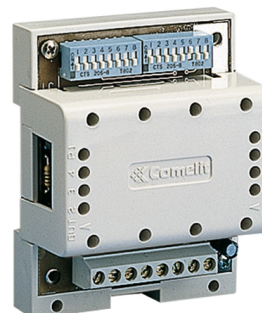

**SIMPLEBUS 2 DOOR DIGITAL SWITCHING DEVICE**

Switching device for audio or audio-video systems with 2 or more entrances. Complete with 2 DIP SWITCHES with 8 positions for defining the user range of the riser. 12V AC power supply. Dimensions: 60X85X35 mm (4 DIN modules).

**General data**

Product height (mm):	85
Product width (mm):	60
Product depth (mm):	35
Type of finish:	Plastic
Product colour:	White
Operating temperature (°C):	-25 ÷ 40
RH max operating humidity (%):	25 ÷ 75

**Compatibility**

Simplebus Top audio/video system:	Yes
Simplebus 1 audio system:	Yes

**Mounting/Installation**

DIN rail mounted:	Yes
DIN modules (no.):	4

**Electrical specifications**

Maximum current absorption (mA):	40
----------------------------------	----