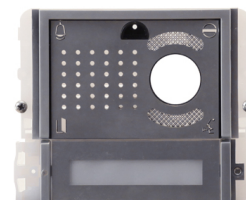

DATA SHEET

COD. 33411M

IKALL METAL VIDEO MODULE - 1 BUTTON

Audio/video module with stainless steel finish. Name plate with LED backlight, a choice of blue, white or off. Combine with matching Audio/Video module, depending on applied cabling. Dimensions 112x89, 5x32 mm.

Main specifications

Backlighting color: **Led blue, white, off**

Hardware specifications

Vandal Resistant rating (IK code): **NO**

Visual signalling: **Yes**

Acoustic signalling: **Yes**

Total buttons: **1**

General data

Product height (mm): **89,5**

Product width (mm): **112**

Product depth (mm): **32**

Product colour: **Black RAL9005**

Operating temperature (°C): **-25 ÷ 55**

Compatibility

Simplebus Top audio/video system: **Yes**

Simplebus 2 audio system: **Yes**

Vip system: **Yes**

Traditional system: **Yes**

Mounting/Installation

Flush-mounted: **Yes**

Wall-mounted: **Yes**

Audio/video specifications

Audio system: **No**