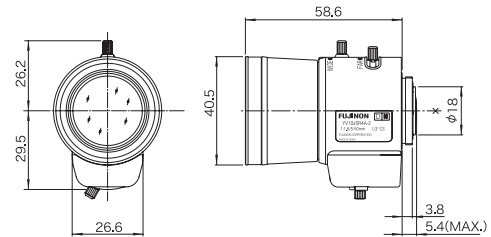

HD Vari-Focal (5-50mm)

YV10x5HR4A-2

10x Applicable camera (model) 1 2/3 1/2 1/3 1/4 For Security

Unit : mm

YV10x5HR4A-2

Focal Length (mm)		5 - 50 (10x)	
Iris Range		F1.6 - Close	
Operation	Zoom	Manual	
	Focus	Manual	
	Iris	Manual	
Angle Of View (H×V)	1/3"	WIDE	51°17' × 39°36'
		TELE	5°30' × 4°07'
	1/4"	WIDE	39°36' × 30°13'
		TELE	4°07' × 3°06'
Focusing Range (From Front Of The Lens) (m)		∞ - 0.3	
Object Dimensions at M.O.D. (H×V) (mm)	1/3"	WIDE	304 × 228
		TELE	54 × 41
	1/4"	WIDE	228 × 171
		TELE	41 × 31
Back Focal Distance (in air) (mm)		7.50	
Exit Pupil Position (From Image Plane) (mm)		-43	
Filter Thread (mm)		-	
Mount		CS	
Mass (g)		80	
Coil Resistance		-	
Current Consumption		-	
Remarks	•With Metal Mount		