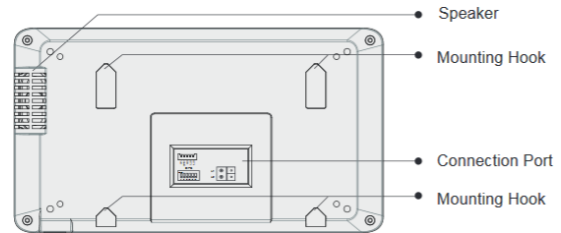

WS-DT27/TD7-W

Technical Specification

Power Supply	DC 20~28V
Power Consumption	Standby 0.36W Working 9.6W
Resolution	800 x 480 pixels
Video Signal	1Vp-p, 75Ω, CCIR standard
Wiring	2 wires, non-polarity
Dimensions	125 x 225 x 3mm

Display

LCD screen	7" digital color TFT

Key functions

Microphone	Receives sounds from the user
LCD screen	Display the images from outdoor station
Power Indicator	Light up when the monitor powers-on
Unlock Key	Press to release the door for visitors during talking or monitoring
Talk/Monitoring Key	1. Press to talk with the visitors while receiving a call 2. Press to monitor outdoor station in standby
Menu key	Press to open a list of actions available on the current screen
Speaker	Output sound from the outdoor station
Mounting hook	Use to mount the monitor to the wall
Connection Port	Bus terminal

Parts and Functions