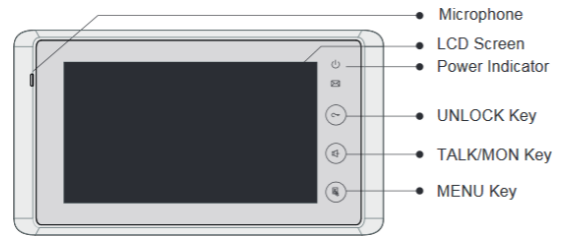

WS-DT27/TD7-W

Technical Specification

Power Supply	DC 20~28V
Power Consumption	Standby 0.36W Working 9.6W
Resolution	800 x 480 pixels
Video Signal	1Vp-p, 75Ω, CCIR standard
Wiring	2 wires, non-polarity
Dimensions	125 x 225 x 3mm

Display

LCD screen	7" digital color TFT

Key functions

Microphone	Receives sounds from the user
LCD screen	Display the images from outdoor station
Power Indicator	Light up when the monitor powers-on
Unlock Key	Press to release the door for visitors during talking or monitoring
Talk/Monitoring Key	1. Press to talk with the visitors while receiving a call 2. Press to monitor outdoor station in standby
Menu key	Press to open a list of actions available on the current screen
Speaker	Output sound from the outdoor station
Mounting hook	Use to mount the monitor to the wall
Connection Port	Bus terminal

Parts and Functions