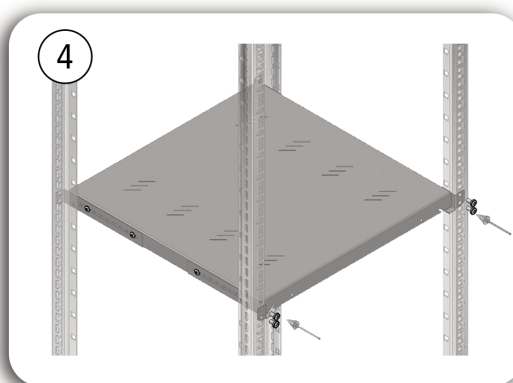

■ MONTAGEANLEITUNG / INSTRUCTION SHEET:

19" FACHBODEN FIX, RAL7035, GELOCHT /

19" SHELF FIX, RAL7035, PERFORATED

1

2

Bild 1+2:
Ausbrechen der Montagewinkel

Picture 1+2:
Break-out of 19"-holders

3

4

Bild 3+4:
Montage

Picture 3+4:
Installation

BEZEICHNUNG / DESCRIPTION	BEST. NR. / ORDER NO.
19" Fachboden fix T=150, 15kg Last, RAL7035, gelocht / 19" Shelf fix D=150mm, 15kg Load, 1U, RAL7035, perforated	DFS14815-C
19" Fachboden fix T=250, 15kg Last, RAL7035, gelocht / 19" Shelf fix D=250mm, 15kg Load, 1U, RAL7035, perforated	DFS14825-C
19" Fachboden fix T=350, 50kg Last, RAL7035, gelocht / 19" Shelf fix D=350mm, 50kg Load, 1U, RAL7035, perforated	DFS14835-C
19" Fachboden fix T=450, 80kg Last, RAL7035, gelocht / 19" Shelf fix D=450mm, 80kg Load, 1U, RAL7035, perforated	DFS14845-C
19" Fachboden fix T=550, 80kg Last, RAL7035, gelocht / 19" Shelf fix D=550mm, 80kg Load, 1U, RAL7035, perforated	DFS14855-C
19" Fachboden fix T=650, 80kg Last, RAL7035, gelocht / 19" Shelf fix D=650mm, 80kg Load, 1U, RAL7035, perforated	DFS14865-C
19" Fachboden fix T=750, 80kg Last, RAL7035, gelocht / 19" Shelf fix D=750mm, 80kg Load, 1U, RAL7035, perforated	DFS14875-C
19" Fachboden fix T=850, 80kg Last, RAL7035, gelocht / 19" Shelf fix D=850mm, 80kg Load, 1U, RAL7035, perforated	DFS14885-C
19" Fachboden fix T=950, 80kg Last, RAL7035, gelocht / 19" Shelf fix D=950mm, 80kg Load, 1U, RAL7035, perforated	DFS14895-C