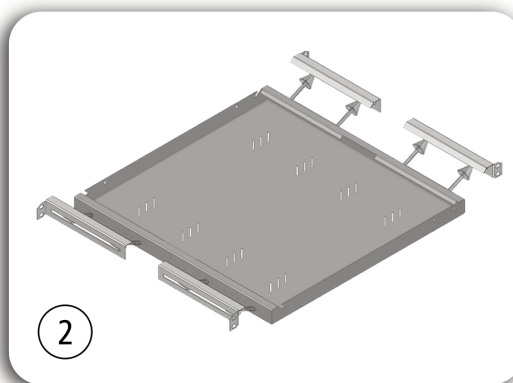

■ MONTAGEANLEITUNG / INSTRUCTION SHEET:

19" FACHBODEN FIX, RAL7035, GELOCHT /

19" SHELF FIX, RAL7035, PERFORATED

1

2

Bild 1+2:
Ausbrechen der Montagewinkel

Picture 1+2:
Break-out of 19"-holders

3

4

Bild 3+4:
Montage

Picture 3+4:
Installation

BEZEICHNUNG / DESCRIPTION	BEST. NR. / ORDER NO.
19" Fachboden fix T=150, 15kg Last, RAL7035, gelocht / 19" Shelf fix D=150mm, 15kg Load, 1U, RAL7035, perforated	DFS14815-C
19" Fachboden fix T=250, 15kg Last, RAL7035, gelocht / 19" Shelf fix D=250mm, 15kg Load, 1U, RAL7035, perforated	DFS14825-C
19" Fachboden fix T=350, 50kg Last, RAL7035, gelocht / 19" Shelf fix D=350mm, 50kg Load, 1U, RAL7035, perforated	DFS14835-C
19" Fachboden fix T=450, 80kg Last, RAL7035, gelocht / 19" Shelf fix D=450mm, 80kg Load, 1U, RAL7035, perforated	DFS14845-C
19" Fachboden fix T=550, 80kg Last, RAL7035, gelocht / 19" Shelf fix D=550mm, 80kg Load, 1U, RAL7035, perforated	DFS14855-C
19" Fachboden fix T=650, 80kg Last, RAL7035, gelocht / 19" Shelf fix D=650mm, 80kg Load, 1U, RAL7035, perforated	DFS14865-C
19" Fachboden fix T=750, 80kg Last, RAL7035, gelocht / 19" Shelf fix D=750mm, 80kg Load, 1U, RAL7035, perforated	DFS14875-C
19" Fachboden fix T=850, 80kg Last, RAL7035, gelocht / 19" Shelf fix D=850mm, 80kg Load, 1U, RAL7035, perforated	DFS14885-C
19" Fachboden fix T=950, 80kg Last, RAL7035, gelocht / 19" Shelf fix D=950mm, 80kg Load, 1U, RAL7035, perforated	DFS14895-C