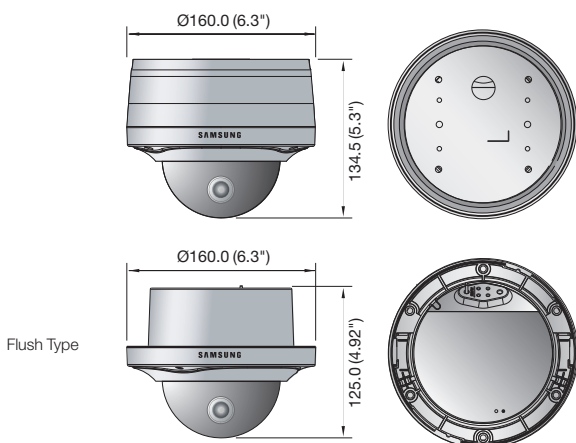

Dimensions

Unit : mm (inch)