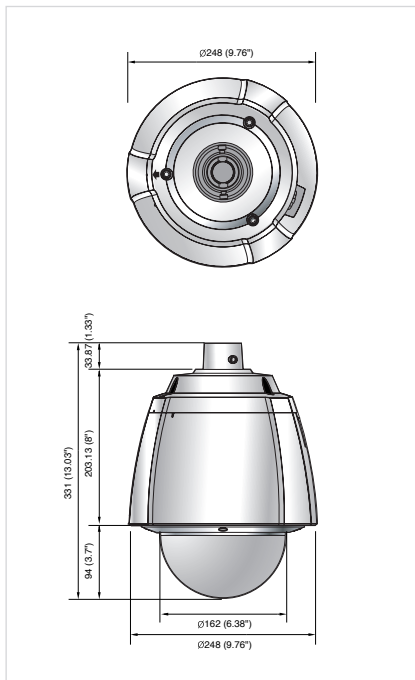

Dimensions

Unit : mm (inch)

The Eco mark represents Samsung Technwin's will to create environment-friendly products, and indicates that the product satisfies the EU RoHS Directive.

Design and specifications are subject to change without notice.

SAMSUNG TECHWIN CO., LTD.

701, Sampyeong-dong, Bundang-gu, Seongnam-si, Gyeonggi-do Korea 463-400
Tel : +82-70-7147-8741~8749, 8752~8760 Fax : +82-31-8018-3745
www.samsungsecurity.com www.samsungcctv.com

DISTRIBUTED BY