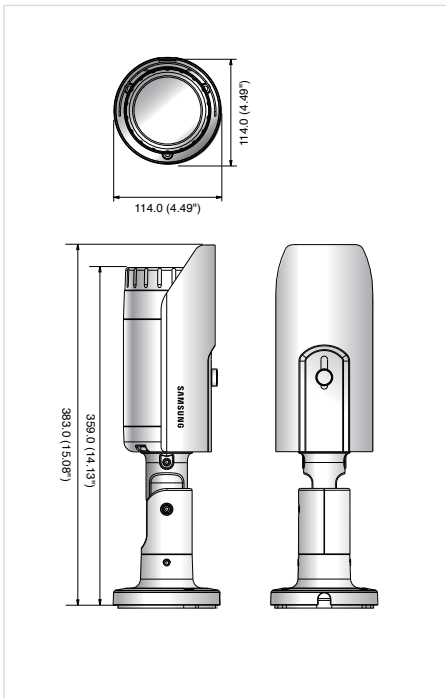

Dimensions

Unit : mm (inch)

The Eco mark represents Samsung Techwin's will to create environment-friendly products, and indicates that the product satisfies the EU RoHS Directive.

Design and specifications are subject to change without notice.

■ DISTRIBUTED BY

SAMSUNG TECHWIN CO., LTD.

701, Samsyeong-dong, Bundang-gu, Seongnam-si, Gyeonggi-do Korea 463-400
Tel : +82-70-7147-8741~8749, 8752-8760 Fax : +82-31-8018-3745
www.samsungsecurity.com www.samsungcctv.com

SAMSUNG TECHWIN AMERICA INC.

SAMSUNG TECHWIN EUROPE LTD.