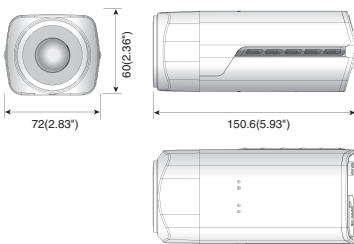

Dimensions

Unit : mm (inch)