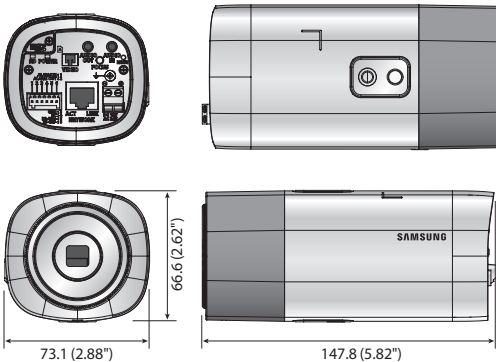

Dimensions

Unit : mm (inch)

SNB-6004N/P	
VIDEO	
Imaging Device	1/2.8" 2.38M CMOS
Total Pixels	1,952(H) x 1,116(V)
Effective Pixels	1,944(H) x 1,104(V)
Scanning System	Progressive
Min. Illumination	Color : 0.1Lux (F1.2, 50IRE), 0.001Lux (2sec, 50IRE), 0.03Lux (F1.2, 30IRE) B/W : 0.01Lux (F1.2, 50IRE), 0.002Lux (F1.2, 30IRE)
S / N Ratio	50dB
Video Output	CVBS : 1.0Vpp / 75Ω composite, 720 x 480(N), 720 x 576(P), for installation DIP connector type
LENS	
Focus Control	Simple focus / Manual, Remote control via network, Button control (Manual, Simple focus, Day & Night)
Lens Type	Manual / DC auto iris, P-Iris
Mount Type	C / CS
OPERATIONAL	
Camera Title	Off / On (Displayed up to 45 characters)
Day & Night	Auto (ICR) / Color / B/W / External / Schedule
Backlight Compensation	Off / BLC
Wide Dynamic Range	120dB
Contrast Enhancement	SSDR (Off / On)
Digital Noise Reduction	SSNR III (2D+3D noise filter) (Off / On)
Digital Image Stabilization	Off / On
Defog	Off / Auto / Manual
Motion Detection	Off / On (4ea 4 points polygonal zones)
Privacy Masking	Off / On (32 zones with 4 points of polygonal)
Gain Control	Off / Low / Middle / High
White Balance	ATW / AWC / Manual / Indoor / Outdoor
Electronic Shutter Speed	Minimum / Maximum / Anti flicker (2 ~ 1/12,000sec)
Flip / Mirror	Off / On
Intelligent Video Analytics	Tampering, Virtual line, Enter / Exit, (Dis)Appear, Audio detection, Face detection
Alarm I/O	Input 1ea / Output 1ea
Remote Control Interface	RS-485
RS-485 Protocol	Samsung-T/E, Pelco-P/D, Sungjin, Panasonic, Honeywell, AD, Vicon, GE, Bosch
Alarm Triggers	Motion detection, Tampering, Audio detection, Face detecton, Video analytics, Alarm input, Network disconnection
Alarm Events	File upload via FTP and E-mail, Notification via E-mail, Local storage (SD/SDHC/SDXC) or NAS recording at Event (Alarm triggers), External output
NETWORK	
Ethernet	RJ-45 (10/100BASE-T)
Video Compression Format	H.264 (MPEG-4 part 10/AVC), MJPEG
Resolution	1920 x 1080, 1280 x 1024, 1280 x 960, 1280 x 720, 1024 x 768, 800 x 600, 800 x 450, 640 x 480, 640 x 360, 320 x 240, 320 x 180
Max. Framerate	H.264 : Max. 60fps at all resolutions MJPEG : 1920 x 1080, 1280 x 1024, 1280 x 960, 1280 x 720, 1024 x 768 : Max. 15fps 800 x 600, 800 x 450, 640 x 480, 640 x 360, 320 x 240, 320 x 180 : Max. 30fps
Video Quality Adjustment	H.264 : Compression level, Target bitrate level control, MJPEG : Quality level control
Bitrate Control Method	H.264 : CBR or VBR, MJPEG : VBR
Streaming Capability	Multiple streaming (Up to 10 profiles)
Audio In	Selectable (Mic in / Line in), Built-in mic. Max output level : 1 Vrms Supply voltage : 2.5V DC (4mA), Input impedance : approx. 2K Ohm
Audio Out	Line out (3.5mm stereo mini jack)
Audio Compression Format	G.711 u-law/G.726 selectable, G.726 (ADPCM) 8KHz, G.711 8KHz G.726 : 16Kbps, 24Kbps, 32Kbps, 40Kbps
Audio Communication	Bi-directional audio
IP	IPv4, IPv6
Protocol	TCP/IP, UDP/IP, RTP (UDP), RTP (TCP), RTPCPTS, NTP, HTTP, HTTPS, SSL/TLS, DHCP, PPPoE, FTP, SMTP, ICMP, IGMP, SNMPv1/v2c/v3(MIB-2), ARP, DNS, DDNS, QoS, PIM-SM, UPnP, Bonjour
Security	HTTPS(SSL) login authentication, Digest login authentication IP address filtering, User access log, 802.1x authentication
Streaming Method	Unicast / Multicast
Max. User Access	15 users at unicast mode
Edge Storage	SD/SDHC/SDXC - Motion Images recorded in the SD/SDHC/SDXC memory card can be downloaded. NAS (Network Attached Storage)
Application Programming Interface	ONVIF profile S/G, HTTP API (SUNAPI) 2.0, SVPN 1.2
Webpage Language	English, French, German, Spanish, Italian, Chinese, Korean, Russian, Japanese, Swedish, Danish, Portuguese, Turkish, Polish, Czech, Rumanian, Serbian, Dutch, Croatian, Hungarian, Greek, Norwegian, Finnish
Web Viewer	Supported OS : Windows XP / VISTA / 7 / 8 / 8.1, MAC OS X 10.7 Supported Browser : Microsoft Internet Explorer (Ver. 11 ~ 8) Mozilla Firefox (Ver. 19 ~ 9) * Windows only Google Chrome (Ver. 25 ~ 15) * Windows only Apple Safari (Ver. 6.0.2(Mac OS X 10.8, 10.7 only), 5.1.7) * Mac OS X only
Central Management Software	SmartViewer, SSM
ENVIRONMENTAL	
Operating Temperature / Humidity	-10°C ~ +55°C (+14°F ~ +131°F) / Less than 90% RH
Storage Temperature / Humidity	-30°C ~ +60°C (-22°F ~ +140°F) / Less than 90% RH
ELECTRICAL	
Input Voltage / Current	24V AC ±10%, 12V DC ±10%, PoE (IEEE802.3af, Class3)
Power Consumption	Max. 11.44W (24V AC, 50 ~ 60Hz), Max. 10.1W (12V DC), Max. 11.1W (PoE, Class3)
MECHANICAL	
Color / Material	Black, Ivory / Aluminium, Plastic
Dimensions (WxHxD)	73.1 x 66.6 x 147.8mm (2.88" x 2.62" x 5.82")
Weight	395g (0.87 lb)