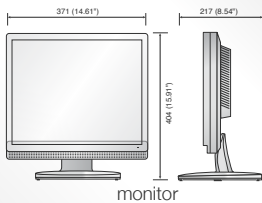

SAMSUNG

SDE-3170

4Channel & 4Cameras All-in-one System

- Easy & convenient installation with 18m extension cables
- 17" TFT-LCD Monitor
- Mobile, Smart phone monitoring ready via free dynamic DNS service
- Completes with 600TV Lines high resolution
- In/Out door ready 4Cameras with IR night vision (up to 15m range)
- Silent running high performance H.264 compression digital video recorder
- 500GB of storage, USB 2.0 ports
- Connect up to 4Cameras

DIMENSIONS

Unit : mm (inch)

monitor

DVR

ACCESSORY

Standard Accessories

camera & bracket	4 pcs	power cable	1 pc
60ft Extension cable	4 pcs	remote control	1 pc
user manual	1 pc	quick guide	1 pc
VGA cable	1 pc	mouse	1 pc
network setup guide	1 pc	ethernet cable	1 pc
battery	2 pcs		