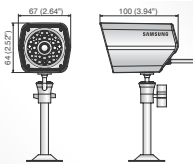

DIMENSIONS

Unit : mm (inch)

monitor

DVR

ACCESSORY

Standard Accessories

camera & bracket	4 pcs	power cable	1 pc
60ft Extension cable	4 pcs	remote control	1 pc
user manual	1 pc	quick guide	1 pc
VGA cable	1 pc	mouse	1 pc
network setup guide	1 pc	ethernet cable	1 pc
battery	2 pcs		