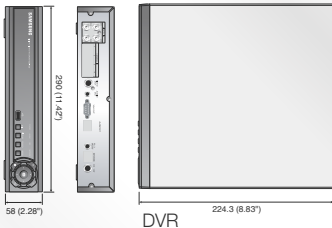

SAMSUNG

SDE-3170

4Channel & 4Cameras All-in-one System

- Easy & convenient installation with 18m extension cables
- 17" TFT-LCD Monitor
- Mobile, Smart phone monitoring ready via free dynamic DNS service
- Completes with 600TV Lines high resolution
- In/Out door ready 4Cameras with IR night vision (up to 15m range)
- Silent running high performance H.264 compression digital video recorder
- 500GB of storage, USB 2.0 ports
- Connect up to 4Cameras

DIMENSIONS

Unit : mm (inch)

monitor

DVR

ACCESSORY

Standard Accessories

camera & bracket	4 pcs	power cable	1 pc
60ft Extension cable	4 pcs	remote control	1 pc
user manual	1 pc	quick guide	1 pc
VGA cable	1 pc	mouse	1 pc
network setup guide	1 pc	ethernet cable	1 pc
battery	2 pcs		