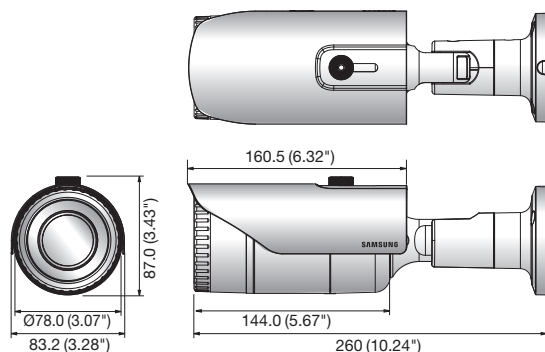

## SCO-6083RN/P

VIDEO	
Imaging Device	1/2.9" 2M CMOS
Total Pixels	2,000(H) x 1,121(V) 2.24M pixels
Effective Pixels	1,984(H) x 1,105(V) 2.19M pixels
Scanning System	Progressive scan
Min. Illumination	Color : 0.11Lux (F1.4) B/W : 0Lux (IR LED on)
S / N Ratio	52dB (AGC off, Weight on)
Video Output	BNC (AHD, CVBS selectable)
Resolution	1920 x 1080
Max. Framerate	30fps@1080p, 30fps@720p
LENS	
Focal Length (Zoom Ratio)	2.8 ~ 12mm (4.3x) varifocal
Max. Aperture Ratio	F1.4
Angular Field of View	H : 103.8°(Wide) ~ 32.4°(Tele) / V : 53.7°(Wide) ~ 18.4°(Tele) / D : 121.9°(Wide) ~ 37.1°(Tele)
Min. Object Distance	0.5m (1.64ft)
Focus Control	Manual
Lens Type	DC auto iris
Mount Type	Board-in type
OPERATIONAL	
On Screen Display	English, Japanese, Spanish, French, Portuguese, Korean, German, Italian, Russian, Polish, Czech, Romanian, Serbian, Swedish, Danish, Turkish
Camera Title	Off / On (Displayed 15 characters)
Day & Night	Auto (ICR) / Color / B/W
Backlight Compensation	Off / User BLC / HLC
Wide Dynamic Range	DWDR
Digital Noise Reduction	SSNRIV (Off / On)
Defog	Off / Auto / Manual
Motion Detection	Off / On (4 zones)
Privacy Masking	Off / On (4 zones rectangle)
Gain Control	Off / Low / Middle / High / Very high
White Balance	ATW / Outdoor / Indoor / Manual / AWC (1,800K° ~ 10,500K°)
Electronic Shutter Speed	1sec ~ 1/12,000sec
Reverse	Off / H-Rev / V-Rev / HV-Rev
Profile	Basic, Day & Night, Backlight, Indoor, User, ITS
Alarm	(MD) output 1
Remote Control Interface	Coaxial control
Protocol	Coax : NTSC/PAL - Samsung CCVC, Pelco-C (Coaxitron), AHD - ACP (AHD Coax Protocol)
IR Distance	30m (98.43ft)
Video Transmission Distance	500m (1,640.42ft) (75-5 coaxial cable)
ENVIRONMENTAL	
Operating Temperature / Humidity	-30°C ~ +55°C (-22°F ~ +131°F) / Less than 90% RH *Start up should be done at above -10°C (+14°F)
Ingress Protection	IP66
Vandal Resistance	IK10
ELECTRICAL	
Input Voltage / Current	Dual (24V AC & 12V DC ±10%)
Power Consumption	Max. 6W
MECHANICAL	
Color / Material	Dark gray / Aluminum
Dimensions (WxH)	Ø78.0 x 260.0mm (3.07" x 10.24") (Without sun shield)
Weight	922g (2.03 lb)