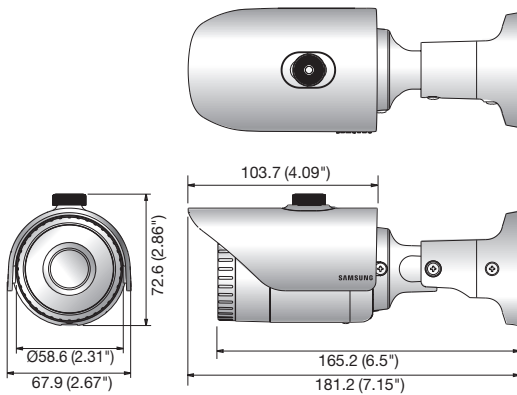

Dimensions

Unit : mm (inch)

SCO-6023RN/P

VIDEO	
Imaging Device	1/2.9" 2M CMOS
Total Pixels	2,000(H) x 1,121(V) 2.24M pixels
Effective Pixels	1,984(H) x 1,105(V) 2.19M pixels
Scanning System	Progressive scan
Min. Illumination	Color : 0.25Lux (F2.1) B/W : 0Lux (IR LED on)
S / N Ratio	52dB (AGC off, Weight on)
Video Output	BNC (AHD, CVBS selectable)
Resolution	1920 x 1080
Max. Framerate	30fps@1080p, 30fps@720p
LENS	
Focal Length (Zoom Ratio)	4mm fixed
Max. Aperture Ratio	F2.1
Angular Field of View	H : 72.2° / V : 52.9° / D : 94.3°
Min. Object Distance	0.5m (1.64ft)
Focus Control	Manual
Lens Type	Fixed
Mount Type	Board-in type
OPERATIONAL	
On Screen Display	English, Japanese, Spanish, French, Portuguese, Korean, German, Italian, Russian, Polish, Czech, Romanian, Serbian, Swedish, Danish, Turkish
Camera Title	Off / On (Displayed 15 characters)
Day & Night	Auto (ICR) / Color / B/W
Backlight Compensation	Off / User BLC / HLC
Wide Dynamic Range	DWDR
Digital Noise Reduction	SSNRIV (Off / On)
Defog	Off / Auto / Manual
Motion Detection	Off / On (4 zones)
Privacy Masking	Off / On (4 zones rectangle)
Gain Control	Off / Low / Middle / High
White Balance	ATW / Outdoor / Indoor / Manual / AWC (1,800K° ~ 10,500K°)
Electronic Shutter Speed	1sec ~ 1/12,000sec
Reverse	Off / H-Rev / V-Rev / HV-Rev
Profile	Basic, Day & Night, Backlight, Indoor, User
Remote Control Interface	Coaxial control
Protocol	Coax : NTSC/PAL - Samsung CCVC, Pelco-C (Coaxitron), AHD - ACP (AHD Coax Protocol)
IR Distance	20m (65.62ft)
Video Transmission Distance	500m (1,640.42ft) (75-5 coaxial cable)
ENVIRONMENTAL	
Operating Temperature / Humidity	-30°C ~ +55°C (-22°F ~ +131°F) / Less than 90% RH *Start up should be done at above -10°C (+14°F)
Ingress Protection	IP66
ELECTRICAL	
Input Voltage / Current	12V DC $\pm$10%
Power Consumption	Max. 4.2W
MECHANICAL	
Color / Material	Dark gray / Plastic
Dimensions (WxH)	$\varnothing 58.6$ x 165.2mm ($\varnothing 2.31$" x 6.5") (Without sunshield)
Weight	208g (0.46 lb)

* The latest product information / specification can be found at www.samsungsecurity.com