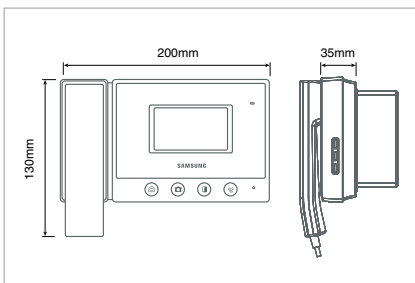

Dimensions