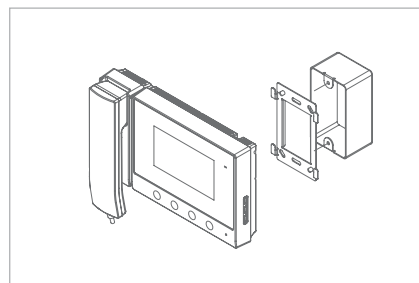

Mounting Diagram

Compatible Products

Door Camera			Master Panel
SVC-0271M	SVC-0270M	SVC-0270P	SVM-0200/0400/0600/0800

The Eco mark represents Samsung Techwin's will to create environment-friendly products, and indicates that the product satisfies the EU RoHS Directive.

Design and specifications are subject to change without notice.

SAMSUNG TECHWIN CO., LTD.

701, Sampyeong-dong, Bundang-gu, Seongnam-si, Gyeonggi-do Korea 463-400
Tel : +82-70-7147-8741~8749, 8752-8760 Fax : +82-31-8018-3745
www.samsungsecurity.com www.samsungcctv.com

■ DISTRIBUTED BY