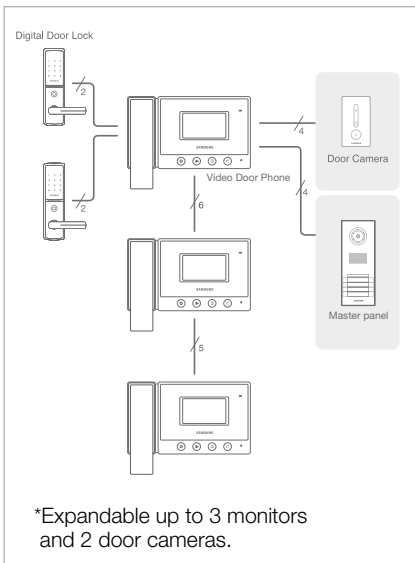

System Configuration