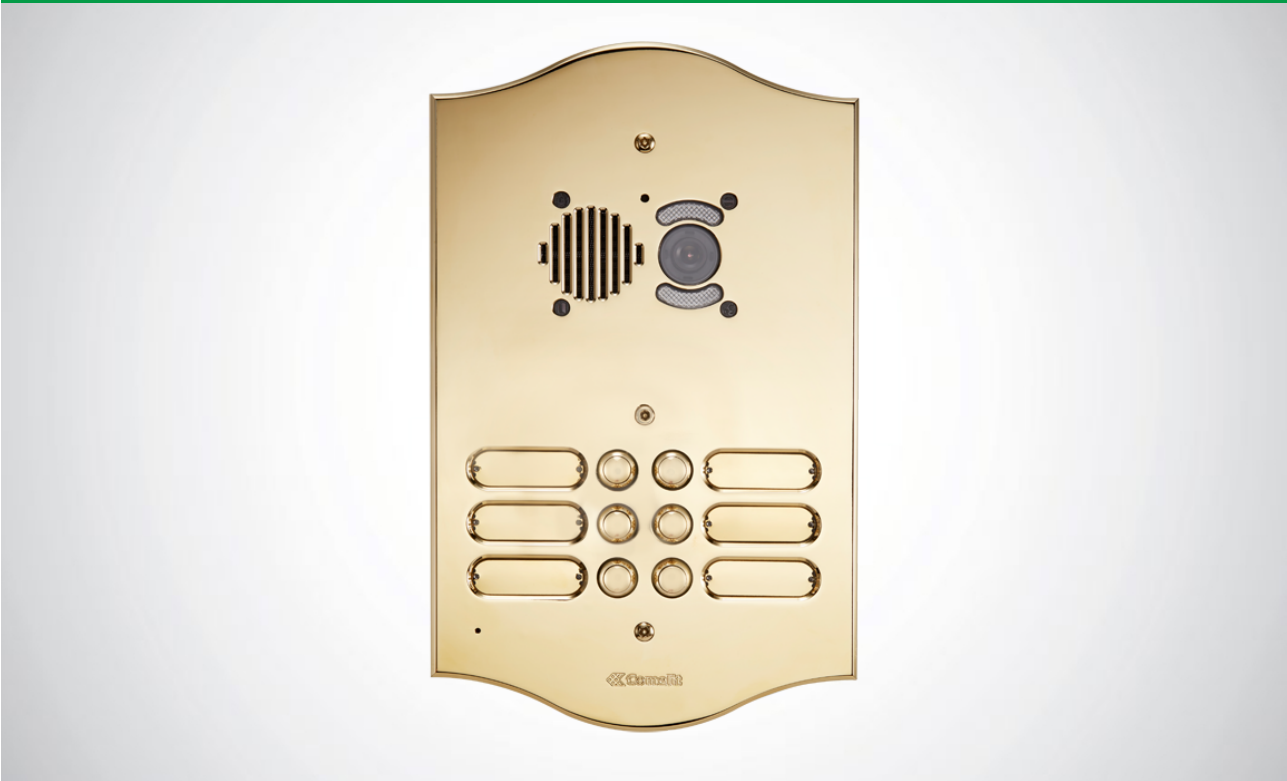

3216/2/RI

ROMA SERIES A/V ENT. PANEL FOR IKALL UNIT, 16 BUTTONS

Video entry phone entrance panel with front plate in 3 mm thick watchmaking brass plate with PVD treatment. Complete with flush-mounted box and anti-intrusion screws. All entrance panels are fitted with bulb sockets (without bulb) for festoon bulbs with a diameter of 6.3 x 39. The keypad should be finished with an audio/video unit depending on the wiring system used. 16 buttons, 2 wires. Plate dimensions 180x408x3 mm. Box dimensions 160x351x55 mm. 4 bulb sockets

3216/2/RI

ROMA SERIES A/V ENT. PANEL FOR IKALL UNIT, 16 BUTTONS

ACCESSORIES

1621

Simplebus 2W audio unit with LED, Ikall series

Speaker unit for 2-wire systems complete with terminal block and audio control with echo-cancelling, sealed-unit loudspeaker, electret microphone and front-mounted loudspeaker volume control. Complete with microprocessor and 8-position dip switch for programming calls to users. On-board electronic lock-release function (3A) plus C, NC, NO contacts for 10A relay. Timed lock-release input and door open indication. Compatible with power supply unit art. 1210. Dimensions: 102x55x38 mm.

1621VC

SIMPLEBUS 2W IKALL COLOUR A/V UNIT, REMOTE CAMERA

Speaker unit for 2-wire systems complete with terminal block and audio control with echo-cancelling, sealed-unit loudspeaker, electret microphone and front-mounted loudspeaker volume control. Allows use of external PAL colour cameras. Complete with microprocessor and 8-position dip switch for programming calls to users. On-board electronic lock-release function (3A) plus C, NC, NO contacts for 10A relay. Timed lock-release input and door open indication. Compatible with power supply unit art. 1210. Dimensions: 102x55x38 mm.