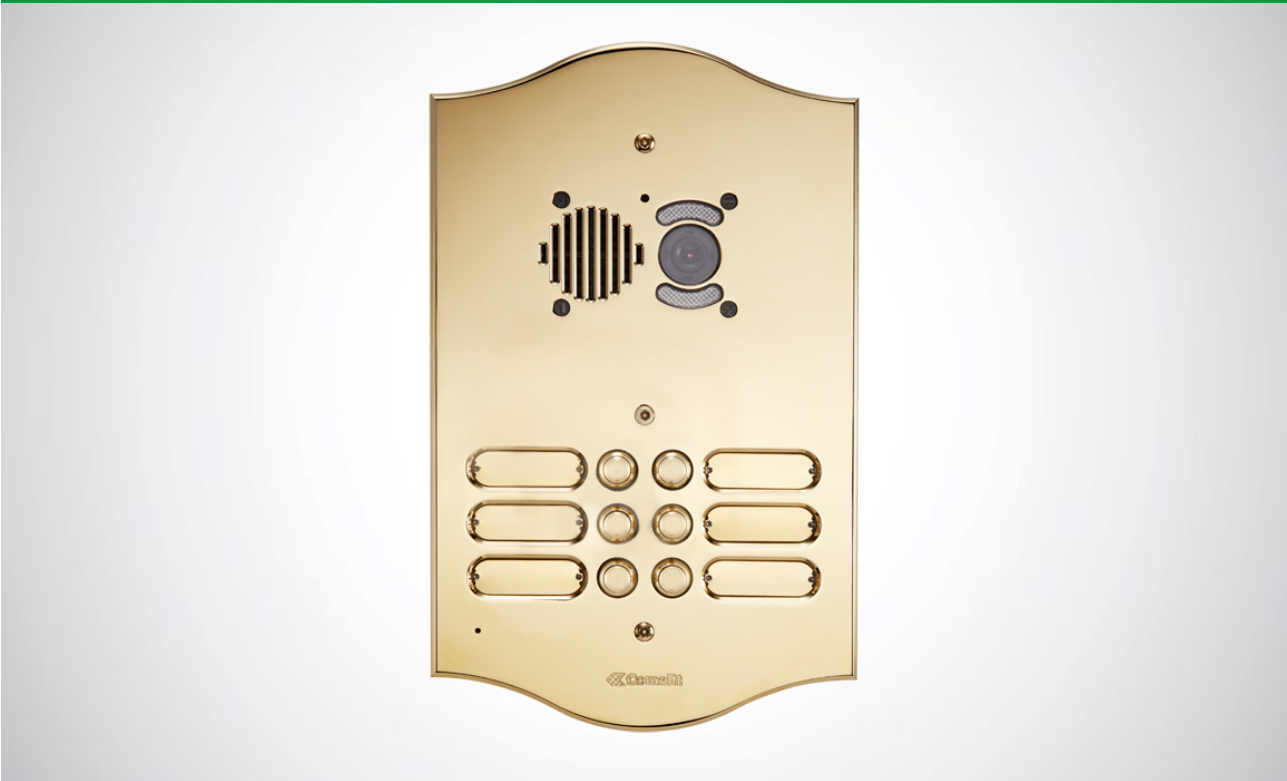

3214/2/RI

ROMA SERIES A/V ENT. PANEL FOR IKALL UNIT, 14 BUTTONS

Video entry phone entrance panel with front plate in 3 mm thick watchmaking brass plate with PVD treatment. Complete with flush-mounted box and anti-intrusion screws. All entrance panels are fitted with bulb sockets (without bulb) for festoon bulbs with a diameter of 6.3 x 39. The keypad should be finished with an audio/video unit depending on the wiring system used. 14 buttons, 2 wires. Plate dimensions 180x385x3 mm. Box dimensions 160x328x55 mm. 4 bulb sockets

3214/2/RI

ROMA SERIES A/V ENT. PANEL FOR IKALL UNIT, 14 BUTTONS

ACCESSORIES

1621

Simplebus 2W audio unit with LED, Ikall series

Speaker unit for 2-wire systems complete with terminal block and audio control with echo-cancelling, sealed-unit loudspeaker, electret microphone and front-mounted loudspeaker volume control. Complete with microprocessor and 8-position dip switch for programming calls to users. On-board electronic lock-release function (3A) plus C, NC, NO contacts for 10A relay. Timed lock-release input and door open indication. Compatible with power supply unit art. 1210. Dimensions: 102x55x38 mm.

1621VC

SIMPLEBUS 2W IKALL COLOUR A/V UNIT, REMOTE CAMERA

Speaker unit for 2-wire systems complete with terminal block and audio control with echo-cancelling, sealed-unit loudspeaker, electret microphone and front-mounted loudspeaker volume control. Allows use of external PAL colour cameras. Complete with microprocessor and 8-position dip switch for programming calls to users. On-board electronic lock-release function (3A) plus C, NC, NO contacts for 10A relay. Timed lock-release input and door open indication. Compatible with power supply unit art. 1210. Dimensions: 102x55x38 mm.