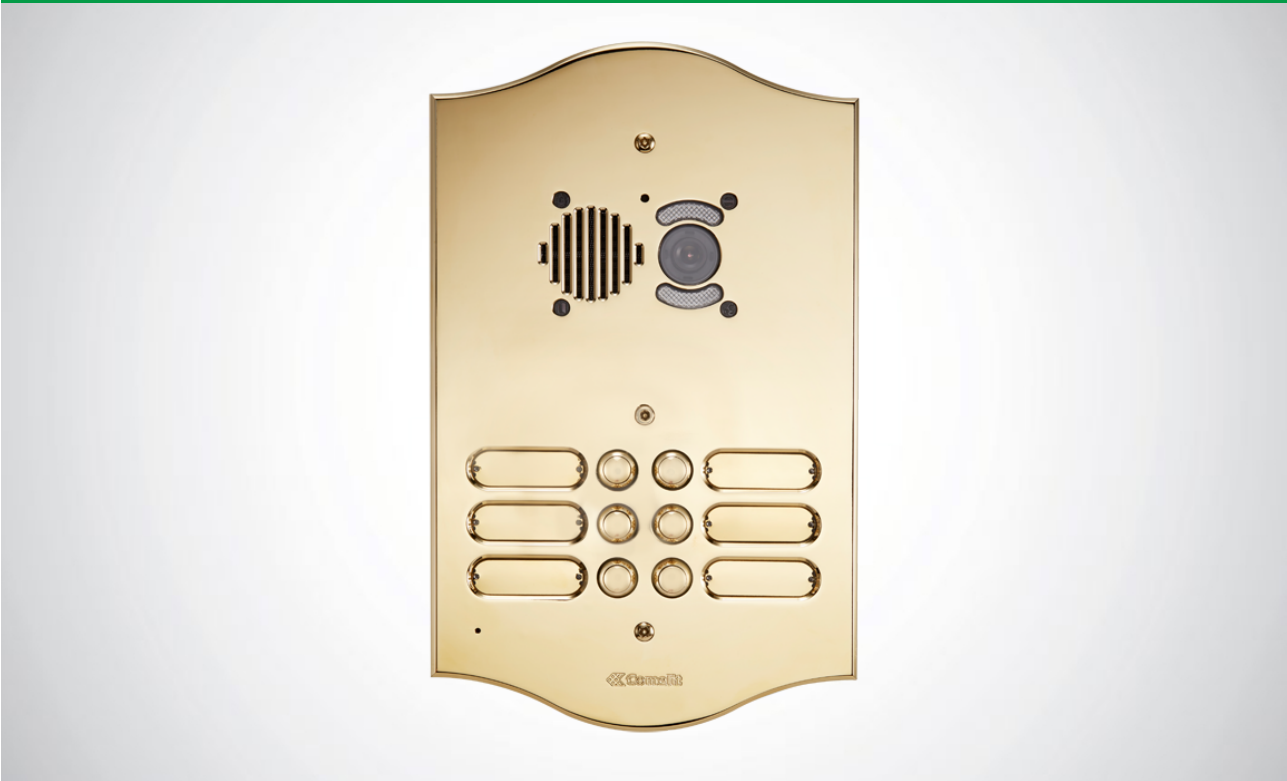

3212/2/RI

ROMA SERIES A/V ENT. PANEL FOR IKALL UNIT, 12 BUTTONS

Video entry phone entrance panel with front plate in 3 mm thick watchmaking brass plate with PVD treatment. Complete with flush-mounted box and anti-intrusion screws. All entrance panels are fitted with bulb sockets (without bulb) for festoon bulbs with a diameter of 6.3 x 39. The keypad should be finished with an audio/video unit depending on the wiring system used. 12 buttons, 2 wires. Plate dimensions 180x362x3 mm. Box dimensions 160x305x55 mm. 2 bulb sockets

3212/2/RI

ROMA SERIES A/V ENT. PANEL FOR IKALL UNIT, 12 BUTTONS

ACCESSORIES

1621

Simplebus 2W audio unit with LED, Ikall series

Speaker unit for 2-wire systems complete with terminal block and audio control with echo-cancelling, sealed-unit loudspeaker, electret microphone and front-mounted loudspeaker volume control. Complete with microprocessor and 8-position dip switch for programming calls to users. On-board electronic lock-release function (3A) plus C, NC, NO contacts for 10A relay. Timed lock-release input and door open indication. Compatible with power supply unit art. 1210. Dimensions: 102x55x38 mm.

1621VC

SIMPLEBUS 2W IKALL COLOUR A/V UNIT, REMOTE CAMERA

Speaker unit for 2-wire systems complete with terminal block and audio control with echo-cancelling, sealed-unit loudspeaker, electret microphone and front-mounted loudspeaker volume control. Allows use of external PAL colour cameras. Complete with microprocessor and 8-position dip switch for programming calls to users. On-board electronic lock-release function (3A) plus C, NC, NO contacts for 10A relay. Timed lock-release input and door open indication. Compatible with power supply unit art. 1210. Dimensions: 102x55x38 mm.