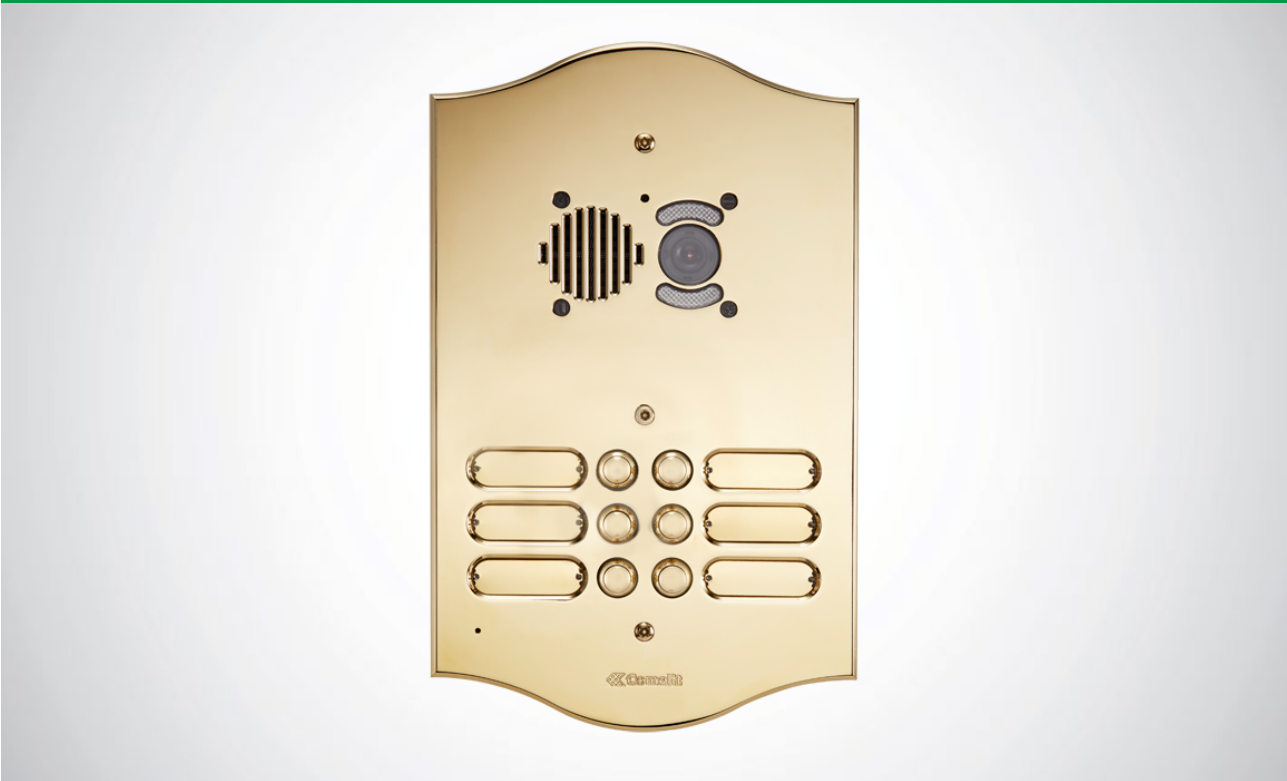

3210/2/RI

ROMA SERIES A/V ENT. PANEL FOR IKALL UNIT, 10 BUTTONS

Video entry phone entrance panel with front plate in 3 mm thick watchmaking brass plate with PVD treatment. Complete with flush-mounted box and anti-intrusion screws. All entrance panels are fitted with bulb sockets (without bulb) for festoon bulbs with a diameter of 6.3 x 39. The keypad should be finished with an audio/video unit depending on the wiring system used. 10 buttons, 2 wires. Plate dimensions 180x339x3 mm. Box dimensions 160x282x55 mm. 2 bulb sockets

3210/2/RI

ROMA SERIES A/V ENT. PANEL FOR IKALL UNIT, 10 BUTTONS

ACCESSORIES

1621

Simplebus 2W audio unit with LED, Ikall series

Speaker unit for 2-wire systems complete with terminal block and audio control with echo-cancelling, sealed-unit loudspeaker, electret microphone and front-mounted loudspeaker volume control. Complete with microprocessor and 8-position dip switch for programming calls to users. On-board electronic lock-release function (3A) plus C, NC, NO contacts for 10A relay. Timed lock-release input and door open indication. Compatible with power supply unit art. 1210. Dimensions: 102x55x38 mm.

1621VC

SIMPLEBUS 2W IKALL COLOUR A/V UNIT, REMOTE CAMERA

Speaker unit for 2-wire systems complete with terminal block and audio control with echo-cancelling, sealed-unit loudspeaker, electret microphone and front-mounted loudspeaker volume control. Allows use of external PAL colour cameras. Complete with microprocessor and 8-position dip switch for programming calls to users. On-board electronic lock-release function (3A) plus C, NC, NO contacts for 10A relay. Timed lock-release input and door open indication. Compatible with power supply unit art. 1210. Dimensions: 102x55x38 mm.