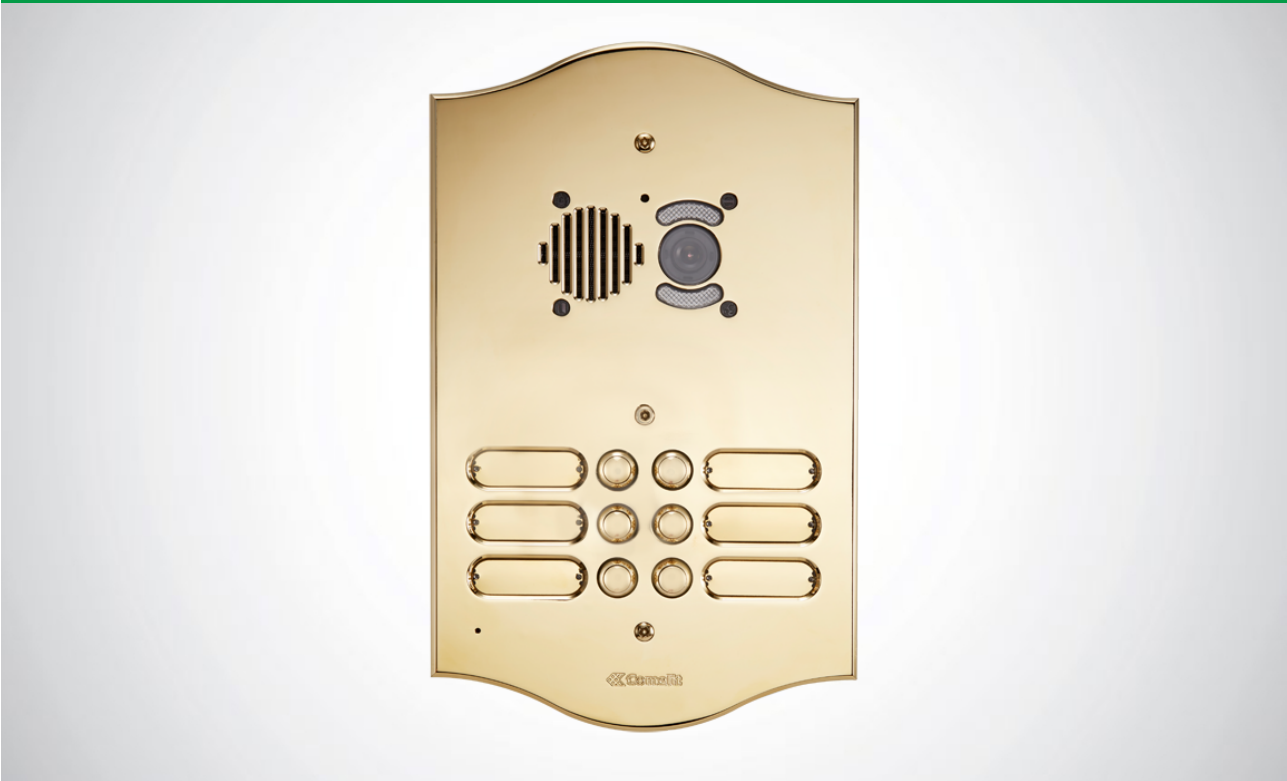

3208/2/RI

ROMA SERIES AUDIO/VIDEO ENT. PANEL FOR IKALL UNIT, 8 BUTTONS

Video entry phone entrance panel with front plate in 3 mm thick watchmaking brass plate with PVD treatment. Complete with flush-mounted box and anti-intrusion screws. All entrance panels are fitted with bulb sockets (without bulb) for festoon bulbs with a diameter of 6.3 x 39. The keypad should be finished with an audio/video unit depending on the wiring system used. 8 buttons, 2 wires. Plate dimensions 180x316x3 mm. Box dimensions 160x259x55 mm. 2 bulb sockets

3208/2/RI

ROMA SERIES AUDIO/VIDEO ENT. PANEL FOR IKALL UNIT, 8 BUTTONS

ACCESSORIES

1621

Simplebus 2W audio unit with LED, Ikall series

Speaker unit for 2-wire systems complete with terminal block and audio control with echo-cancelling, sealed-unit loudspeaker, electret microphone and front-mounted loudspeaker volume control. Complete with microprocessor and 8-position dip switch for programming calls to users. On-board electronic lock-release function (3A) plus C, NC, NO contacts for 10A relay. Timed lock-release input and door open indication. Compatible with power supply unit art. 1210. Dimensions: 102x55x38 mm.

1621VC

SIMPLEBUS 2W IKALL COLOUR AV UNIT, REMOTE CAMERA

Speaker unit for 2-wire systems complete with terminal block and audio control with echo-cancelling, sealed-unit loudspeaker, electret microphone and front-mounted loudspeaker volume control. Allows use of external PAL colour cameras. Complete with microprocessor and 8-position dip switch for programming calls to users. On-board electronic lock-release function (3A) plus C, NC, NO contacts for 10A relay. Timed lock-release input and door open indication. Compatible with power supply unit art. 1210. Dimensions: 102x55x38 mm.