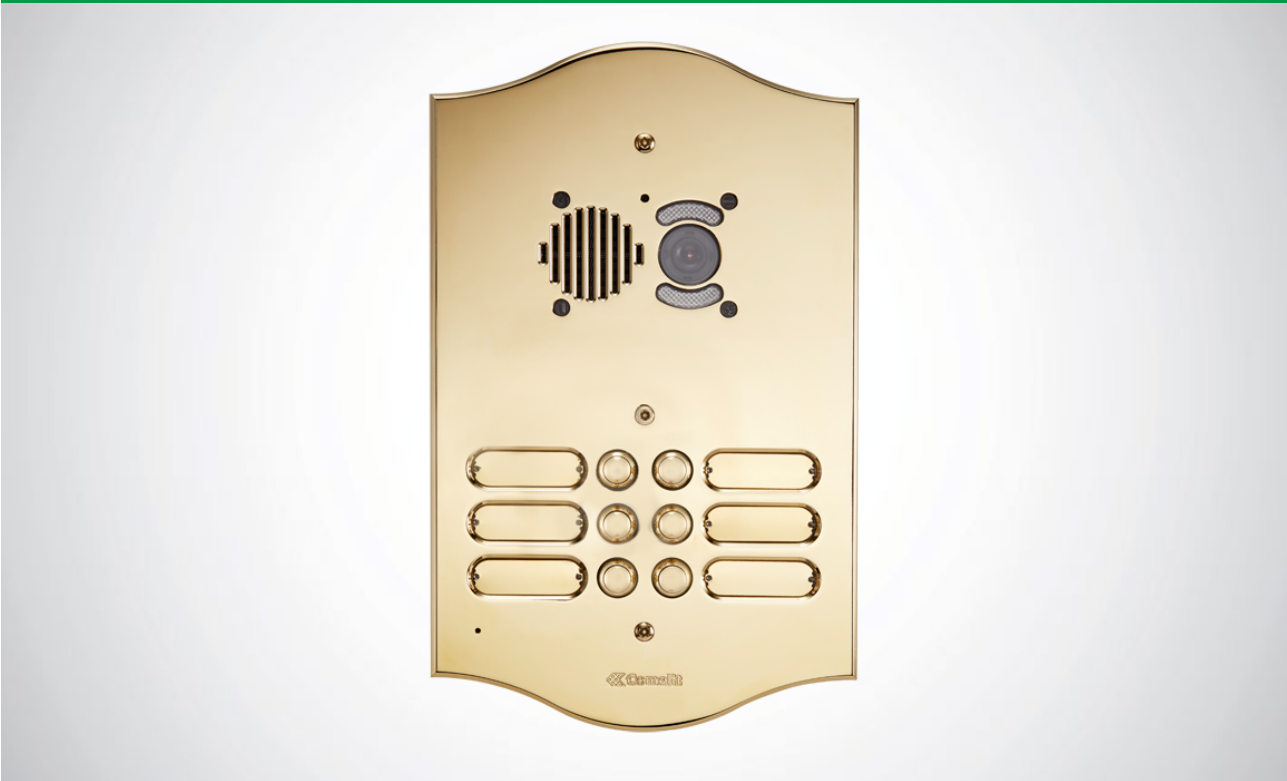

3248/4/RI

ROMA SERIES A/V ENT. PANEL FOR IKALL UNIT. 48 BUTTONS

Video entry phone entrance panel with front plate in 3 mm thick watchmaking brass plate with PVD treatment. Complete with flush-mounted box and anti-intrusion screws. All entrance panels are fitted with bulb sockets (without bulb) for festoon bulbs with a diameter of 6.3 x 39. The keypad should be finished with an audio/video unit depending on the wiring system used. 48 buttons, 4 wires. Plate dimensions 340x500x3 mm. Box dimensions 320x434x55 mm. 9 bulb sockets

3248/4/RI

ROMA SERIES A/V ENT. PANEL FOR IKALL UNIT. 48 BUTTONS

ACCESSORIES

1621

Simplebus 2W audio unit with LED, Ikall series

Speaker unit for 2-wire systems complete with terminal block and audio control with echo-cancelling, sealed-unit loudspeaker, electret microphone and front-mounted loudspeaker volume control. Complete with microprocessor and 8-position dip switch for programming calls to users. On-board electronic lock-release function (3A) plus C, NC, NO contacts for 10A relay. Timed lock-release input and door open indication. Compatible with power supply unit art. 1210. Dimensions: 102x55x38 mm.

1621VC

SIMPLEBUS 2W IKALL COLOUR A/V UNIT, REMOTE CAMERA

Speaker unit for 2-wire systems complete with terminal block and audio control with echo-cancelling, sealed-unit loudspeaker, electret microphone and front-mounted loudspeaker volume control. Allows use of external PAL colour cameras. Complete with microprocessor and 8-position dip switch for programming calls to users. On-board electronic lock-release function (3A) plus C, NC, NO contacts for 10A relay. Timed lock-release input and door open indication. Compatible with power supply unit art. 1210. Dimensions: 102x55x38 mm.