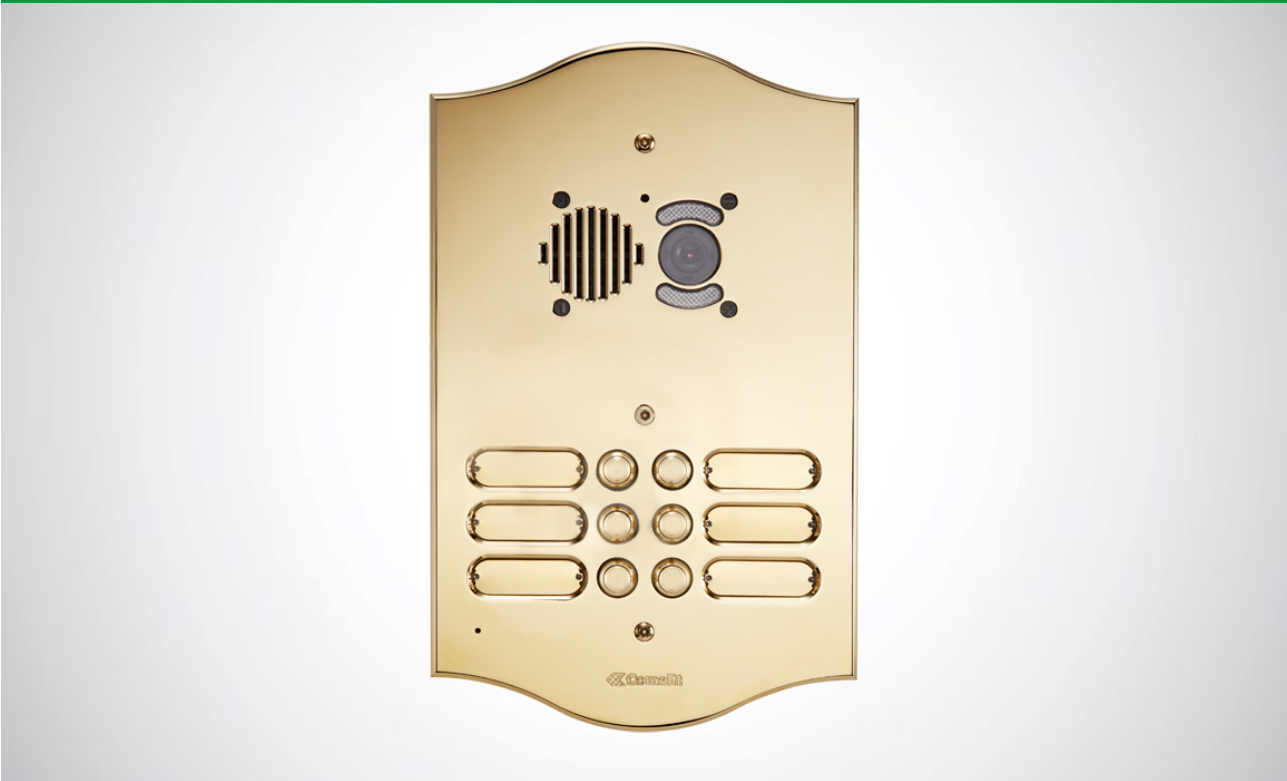

3240/4/RI

ROMA SERIES A/V ENT. PANEL FOR IKALL UNIT, 40 BUTTONS

Video entry phone entrance panel with front plate in 3 mm thick watchmaking brass plate with PVD treatment. Complete with flush-mounted box and anti-intrusion screws. All entrance panels are fitted with bulb sockets (without bulb) for festoon bulbs with a diameter of 6.3 x 39. The keypad should be finished with an audio/video unit depending on the wiring system used. 40 buttons, 4 wires. Plate dimensions 340x454x3 mm. Box dimensions 320x388x55 mm. 6 bulb sockets

## ROMA SERIES A/V ENT. PANEL FOR IKALL UNIT, 40 BUTTONS

ACCESSORIES

**1621**

**Simplebus 2W audio unit with LED, Ikall series**

Speaker unit for 2-wire systems complete with terminal block and audio control with echo-cancelling, sealed-unit loudspeaker, electret microphone and front-mounted loudspeaker volume control. Complete with microprocessor and 8-position dip switch for programming calls to users. On-board electronic lock-release function (3A) plus C, NC, NO contacts for 10A relay. Timed lock-release input and door open indication. Compatible with power supply unit art. 1210. Dimensions: 102x55x38 mm.

**1621VC**

**SIMPLEBUS 2W IKALL COLOUR A/V UNIT, REMOTE CAMERA**

Speaker unit for 2-wire systems complete with terminal block and audio control with echo-cancelling, sealed-unit loudspeaker, electret microphone and front-mounted loudspeaker volume control. Allows use of external PAL colour cameras. Complete with microprocessor and 8-position dip switch for programming calls to users. On-board electronic lock-release function (3A) plus C, NC, NO contacts for 10A relay. Timed lock-release input and door open indication. Compatible with power supply unit art. 1210. Dimensions: 102x55x38 mm.