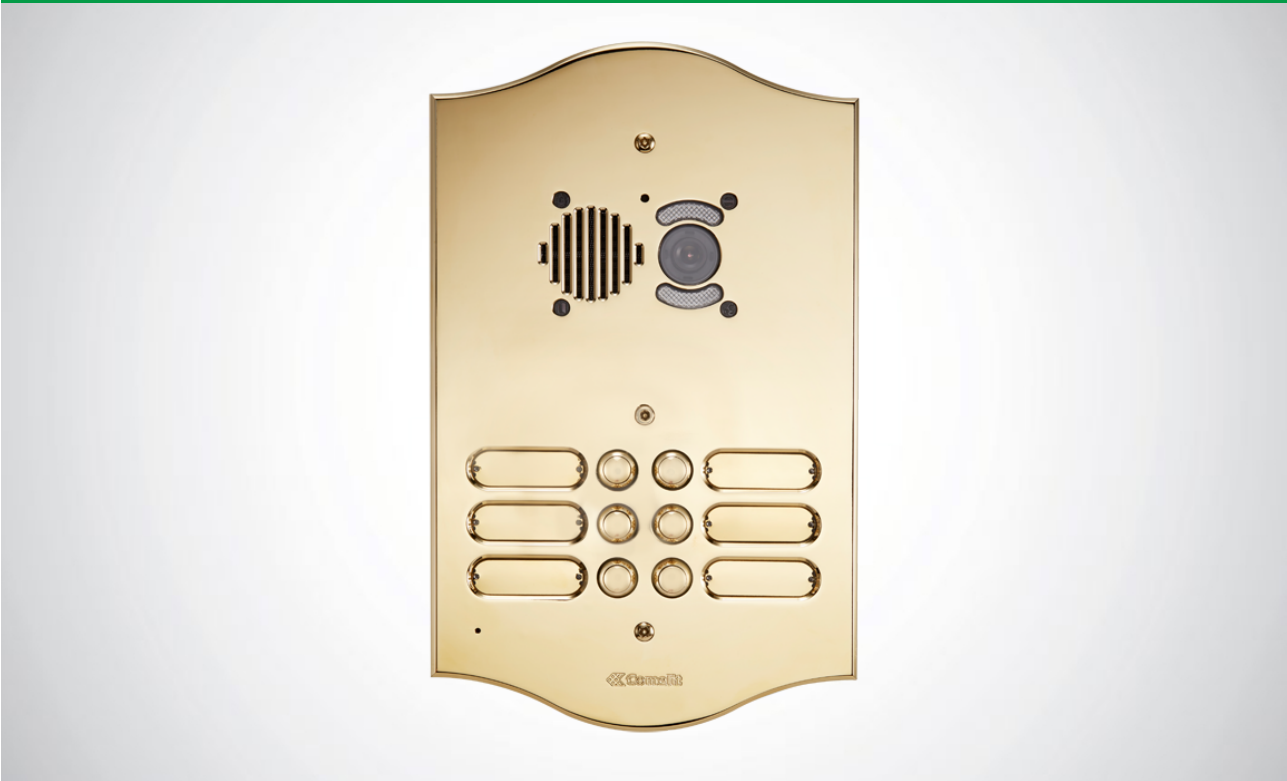

3236/4/RI

ROMA SERIES A/V ENT. PANEL FOR IKALL UNIT, 36 BUTTONS

Video entry phone entrance panel with front plate in 3 mm thick watchmaking brass plate with PVD treatment. Complete with flush-mounted box and anti-intrusion screws. All entrance panels are fitted with bulb sockets (without bulb) for festoon bulbs with a diameter of 6.3 x 39. The keypad should be finished with an audio/video unit depending on the wiring system used. 36 buttons, 4 wires. Plate dimensions 340x431x3 mm. Box dimensions 320x365x55 mm. 6 bulb sockets

3236/4/RI

ROMA SERIES A/V ENT. PANEL FOR IKALL UNIT, 36 BUTTONS

ACCESSORIES

1621

Simplebus 2W audio unit with LED, Ikall series

Speaker unit for 2-wire systems complete with terminal block and audio control with echo-cancelling, sealed-unit loudspeaker, electret microphone and front-mounted loudspeaker volume control. Complete with microprocessor and 8-position dip switch for programming calls to users. On-board electronic lock-release function (3A) plus C, NC, NO contacts for 10A relay. Timed lock-release input and door open indication. Compatible with power supply unit art. 1210. Dimensions: 102x55x38 mm.

1621VC

SIMPLEBUS 2W IKALL COLOUR A/V UNIT, REMOTE CAMERA

Speaker unit for 2-wire systems complete with terminal block and audio control with echo-cancelling, sealed-unit loudspeaker, electret microphone and front-mounted loudspeaker volume control. Allows use of external PAL colour cameras. Complete with microprocessor and 8-position dip switch for programming calls to users. On-board electronic lock-release function (3A) plus C, NC, NO contacts for 10A relay. Timed lock-release input and door open indication. Compatible with power supply unit art. 1210. Dimensions: 102x55x38 mm.