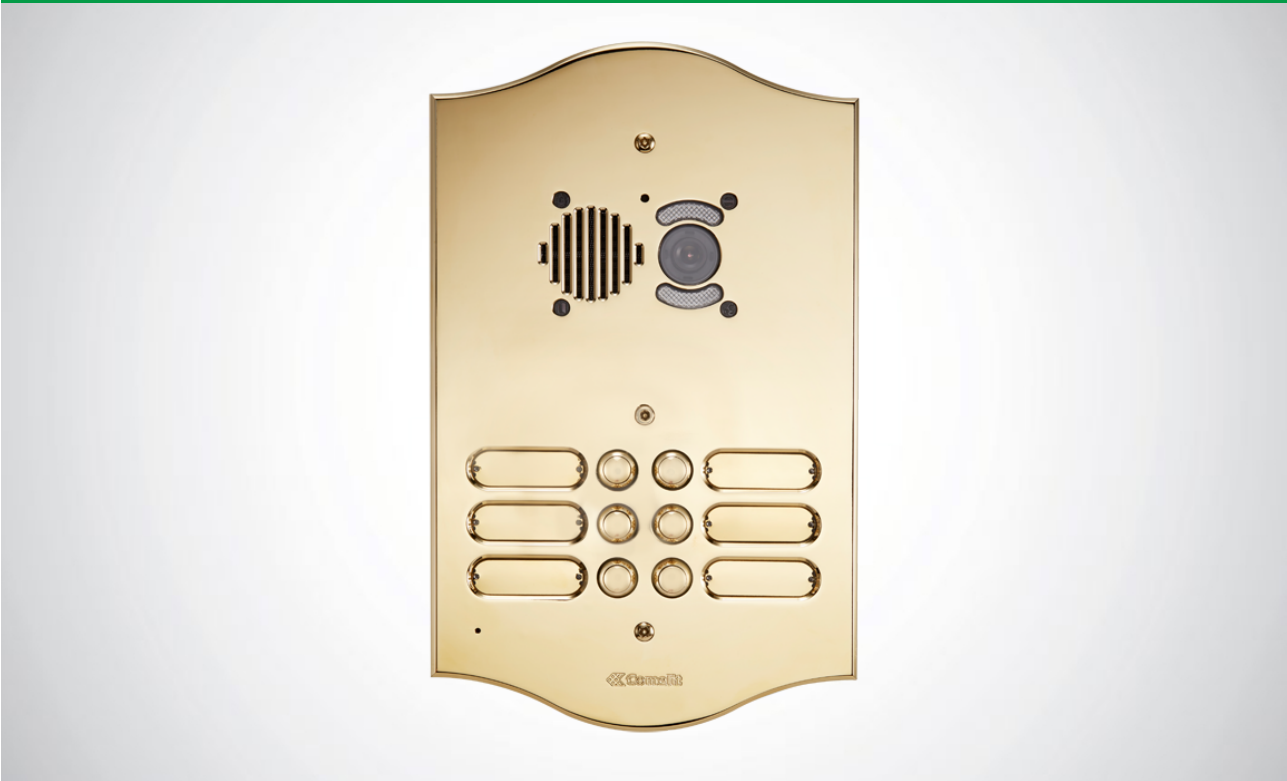

**3224/4/RI**

**ROMA SERIES A/V ENT. PANEL FOR IKALL UNIT, 24 BUTTONS**

Video entry phone entrance panel with front plate in 3 mm thick watchmaking brass plate with PVD treatment. Complete with flush-mounted box and anti-intrusion screws. All entrance panels are fitted with bulb sockets (without bulb) for festoon bulbs with a diameter of 6.3 x 39. The keypad should be finished with an audio/video unit depending on the wiring system used. 24 buttons, 4 wires. Plate dimensions 340x362x3 mm. Box dimensions 320x296x55 mm. 3 bulb sockets

## ROMA SERIES A/V ENT. PANEL FOR IKALL UNIT, 24 BUTTONS

ACCESSORIES

**1621**

Simplebus 2W audio unit with LED, Ikall series

Speaker unit for 2-wire systems complete with terminal block and audio control with echo-cancelling, sealed-unit loudspeaker, electret microphone and front-mounted loudspeaker volume control. Complete with microprocessor and 8-position dip switch for programming calls to users. On-board electronic lock-release function (3A) plus C, NC, NO contacts for 10A relay. Timed lock-release input and door open indication. Compatible with power supply unit art. 1210. Dimensions: 102x55x38 mm.

**1621VC**

SIMPLEBUS 2W IKALL COLOUR A/V UNIT, REMOTE CAMERA

Speaker unit for 2-wire systems complete with terminal block and audio control with echo-cancelling, sealed-unit loudspeaker, electret microphone and front-mounted loudspeaker volume control. Allows use of external PAL colour cameras. Complete with microprocessor and 8-position dip switch for programming calls to users. On-board electronic lock-release function (3A) plus C, NC, NO contacts for 10A relay. Timed lock-release input and door open indication. Compatible with power supply unit art. 1210. Dimensions: 102x55x38 mm.