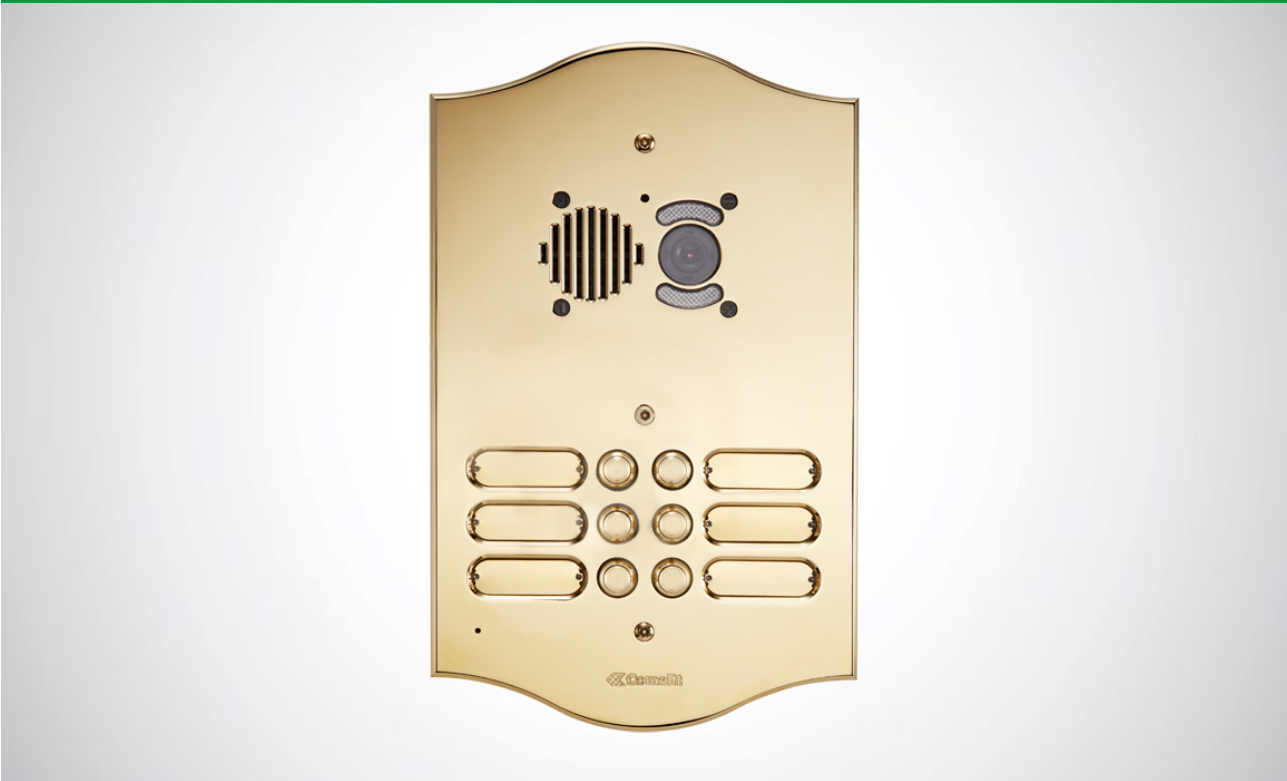

3222/2/RI

ROMA SERIES A/V ENT. PANEL FOR IKALL UNIT, 22 BUTTONS

Video entry phone entrance panel with front plate in 3 mm thick watchmaking brass plate with PVD treatment. Complete with flush-mounted box and anti-intrusion screws. All entrance panels are fitted with bulb sockets (without bulb) for festoon bulbs with a diameter of 6.3 x 39. The keypad should be finished with an audio/video unit depending on the wiring system used. 22 buttons, 2 wires. Plate dimensions 180x477x3 mm. Box dimensions 160x420x55 mm. 4 bulb sockets

## ROMA SERIES A/V ENT. PANEL FOR IKALL UNIT, 22 BUTTONS

ACCESSORIES

**1621**

**Simplebus 2W audio unit with LED, Ikall series**

Speaker unit for 2-wire systems complete with terminal block and audio control with echo-cancelling, sealed-unit loudspeaker, electret microphone and front-mounted loudspeaker volume control. Complete with microprocessor and 8-position dip switch for programming calls to users. On-board electronic lock-release function (3A) plus C, NC, NO contacts for 10A relay. Timed lock-release input and door open indication. Compatible with power supply unit art. 1210. Dimensions: 102x55x38 mm.

**1621VC**

**SIMPLEBUS 2W IKALL COLOUR A/V UNIT, REMOTE CAMERA**

Speaker unit for 2-wire systems complete with terminal block and audio control with echo-cancelling, sealed-unit loudspeaker, electret microphone and front-mounted loudspeaker volume control. Allows use of external PAL colour cameras. Complete with microprocessor and 8-position dip switch for programming calls to users. On-board electronic lock-release function (3A) plus C, NC, NO contacts for 10A relay. Timed lock-release input and door open indication. Compatible with power supply unit art. 1210. Dimensions: 102x55x38 mm.