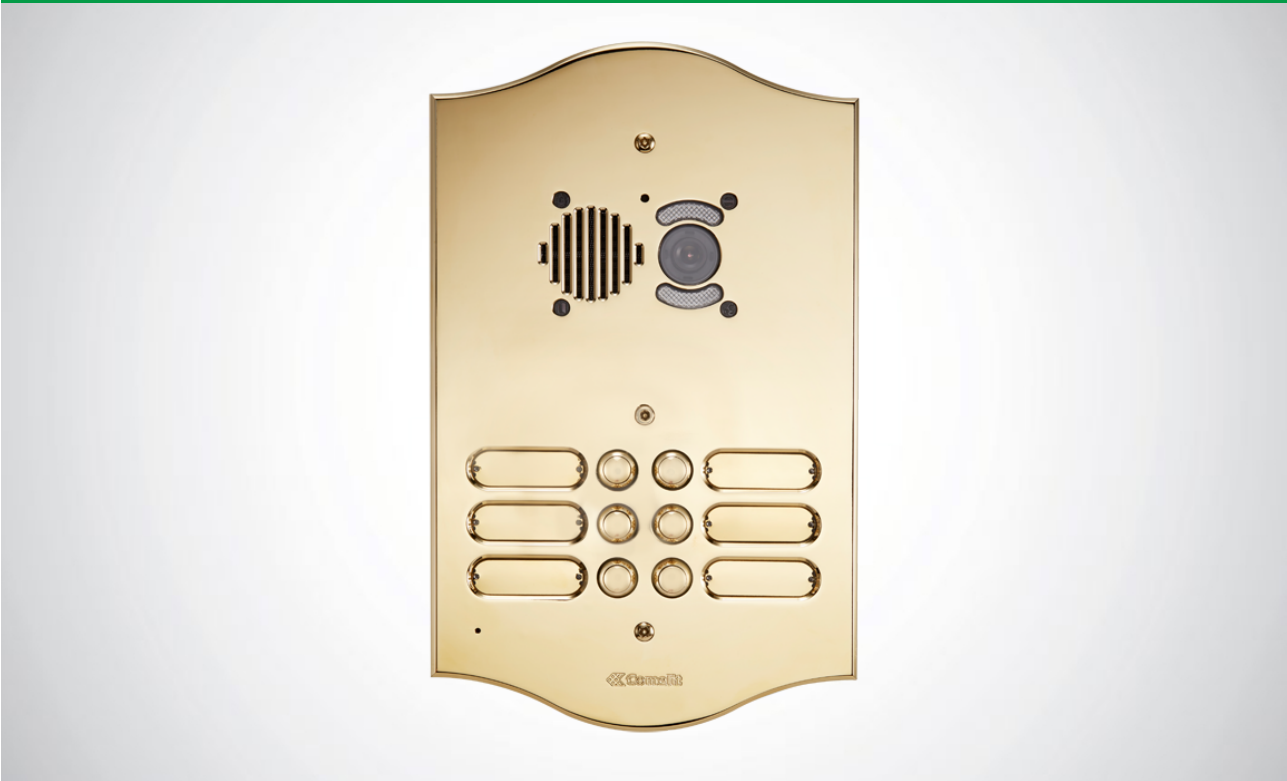

3205/RI

ROMA SERIES AUDIO/VIDEO ENT. PANEL FOR IKALL UNIT, 5 BUTTONS

Video entry phone entrance panel with front plate in 3 mm thick watchmaking brass plate with PVD treatment. Complete with flush-mounted box and anti-intrusion screws. All entrance panels are fitted with bulb sockets (without bulb) for festoon bulbs with a diameter of 6.3 x 39. The keypad should be finished with an audio/video unit depending on the wiring system used. 5 buttons, 1 wire. Plate dimensions 135x339x3 mm. Box dimensions 115x273x55 mm. 1 bulb socket

3205/RI

ROMA SERIES AUDIO/VIDEO ENT. PANEL FOR IKALL UNIT, 5 BUTTONS

ACCESSORIES

1621

Simplebus 2W audio unit with LED, Ikall series

Speaker unit for 2-wire systems complete with terminal block and audio control with echo-cancelling, sealed-unit loudspeaker, electret microphone and front-mounted loudspeaker volume control. Complete with microprocessor and 8-position dip switch for programming calls to users. On-board electronic lock-release function (3A) plus C, NC, NO contacts for 10A relay. Timed lock-release input and door open indication. Compatible with power supply unit art. 1210. Dimensions: 102x55x38 mm.

1621VC

SIMPLEBUS 2W IKALL COLOUR AV UNIT, REMOTE CAMERA

Speaker unit for 2-wire systems complete with terminal block and audio control with echo-cancelling, sealed-unit loudspeaker, electret microphone and front-mounted loudspeaker volume control. Allows use of external PAL colour cameras. Complete with microprocessor and 8-position dip switch for programming calls to users. On-board electronic lock-release function (3A) plus C, NC, NO contacts for 10A relay. Timed lock-release input and door open indication. Compatible with power supply unit art. 1210. Dimensions: 102x55x38 mm.