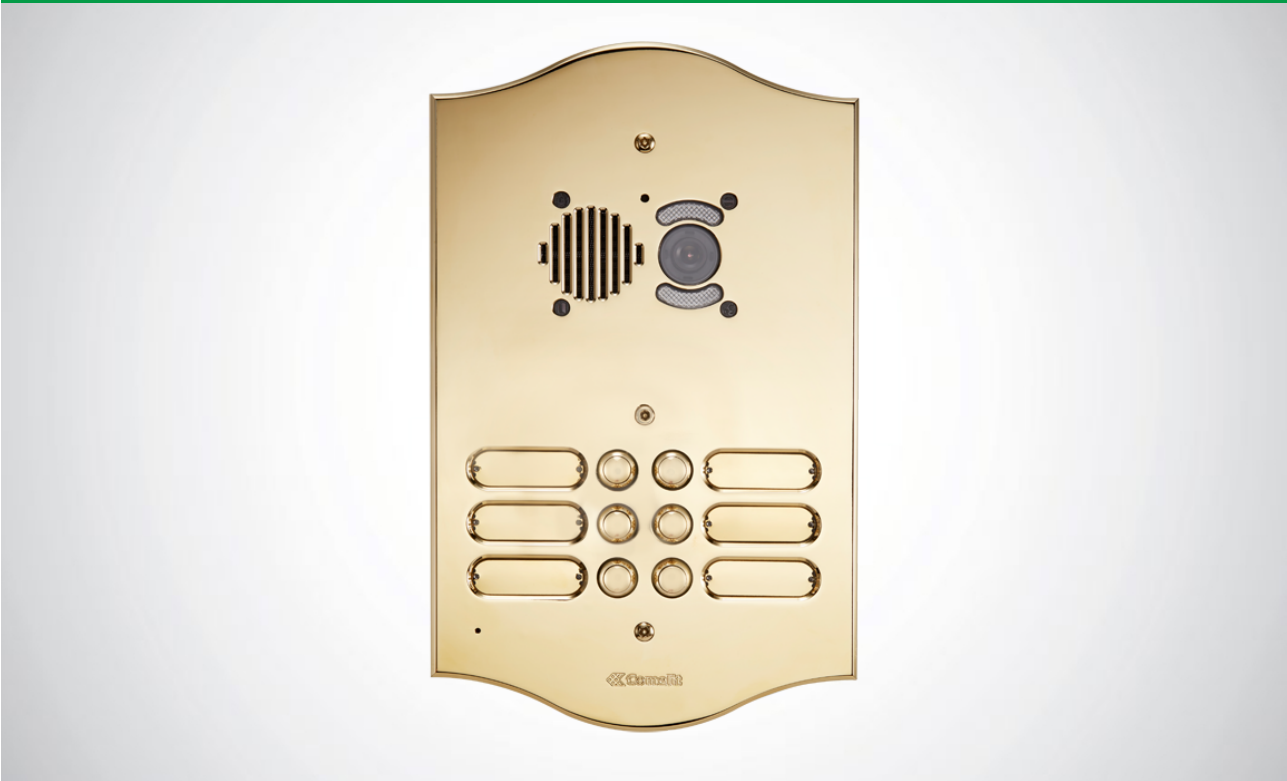

3204/RI

ROMA SERIES AUDIO/VIDEO ENT. PANEL FOR IKALL UNIT, 4 BUTTONS

Video entry phone entrance panel with front plate in 3 mm thick watchmaking brass plate with PVD treatment. Complete with flush-mounted box and anti-intrusion screws. All entrance panels are fitted with bulb sockets (without bulb) for festoon bulbs with a diameter of 6.3 x 39. The keypad should be finished with an audio/video unit depending on the wiring system used. 4 buttons, 1 wire. Plate dimensions 135x293x3 mm. Box dimensions 115x227x55 mm. 1 bulb socket

## ROMA SERIES AUDIO/VIDEO ENT. PANEL FOR IKALL UNIT, 4 BUTTONS

ACCESSORIES

**1621**

Simplebus 2W audio unit with LED, Ikall series

Speaker unit for 2-wire systems complete with terminal block and audio control with echo-cancelling, sealed-unit loudspeaker, electret microphone and front-mounted loudspeaker volume control. Complete with microprocessor and 8-position dip switch for programming calls to users. On-board electronic lock-release function (3A) plus C, NC, NO contacts for 10A relay. Timed lock-release input and door open indication. Compatible with power supply unit art. 1210. Dimensions: 102x55x38 mm.

**1621VC**

SIMPLEBUS 2W IKALL COLOUR AV UNIT, REMOTE CAMERA

Speaker unit for 2-wire systems complete with terminal block and audio control with echo-cancelling, sealed-unit loudspeaker, electret microphone and front-mounted loudspeaker volume control. Allows use of external PAL colour cameras. Complete with microprocessor and 8-position dip switch for programming calls to users. On-board electronic lock-release function (3A) plus C, NC, NO contacts for 10A relay. Timed lock-release input and door open indication. Compatible with power supply unit art. 1210. Dimensions: 102x55x38 mm.