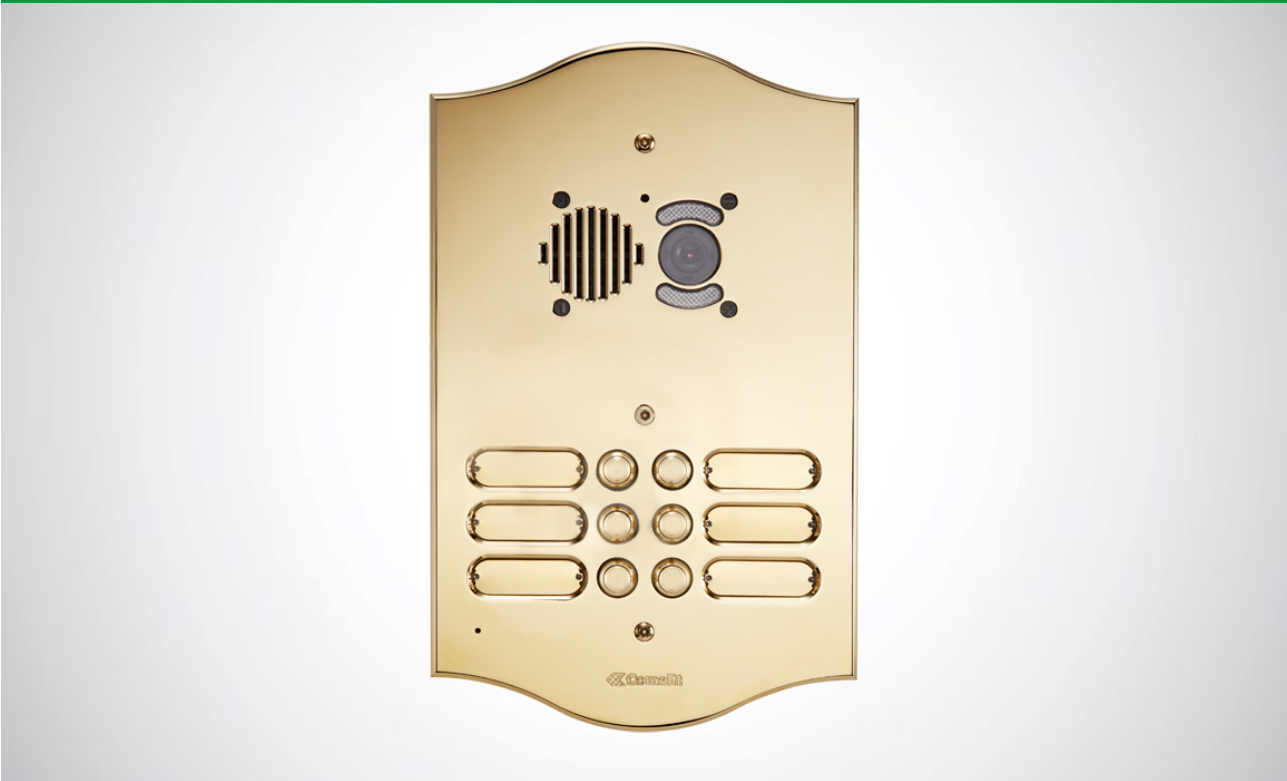

3202/RI

ROMA SERIES AUDIO/VIDEO ENT. PANEL FOR IKALL UNIT, 2 BUTTONS

Video entry phone entrance panel with front plate in 3 mm thick watchmaking brass plate with PVD treatment. Complete with flush-mounted box and anti-intrusion screws. All entrance panels are fitted with bulb sockets (without bulb) for festoon bulbs with a diameter of 6.3 x 39. The keypad should be finished with an audio/video unit depending on the wiring system used. 2 buttons, 1 wire. Plate dimensions 135x247x3 mm. Box dimensions 115x181x55 mm. 1 bulb socket

3202/RI

ROMA SERIES AUDIO/VIDEO ENT. PANEL FOR IKALL UNIT, 2 BUTTONS

MAIN FEATURES

Audio system:	No
Audio/video system:	Yes
Flush-mounted:	Yes
Wall-mounted:	Yes
Total buttons:	2
Operating temperature (°C):	-25 ÷ 55
Vandal Resistant rating (IK code):	NO

ACCESSORIES

1621

Simplebus 2W audio unit with LED, Ikall series

Speaker unit for 2-wire systems complete with terminal block and audio control with echo-cancelling, sealed-unit loudspeaker, electret microphone and front-mounted loudspeaker volume control. Complete with microprocessor and 8-position dip switch for programming calls to users. On-board electronic lock-release function (3A) plus C, NC, NO contacts for 10A relay. Timed lock-release input and door open indication. Compatible with power supply unit art. 1210. Dimensions: 102x55x38 mm.

1621VC

SIMPLEBUS 2W IKALL COLOUR AV UNIT, REMOTE CAMERA

Speaker unit for 2-wire systems complete with terminal block and audio control with echo-cancelling, sealed-unit loudspeaker, electret microphone and front-mounted loudspeaker volume control. Allows use of external PAL colour cameras. Complete with microprocessor and 8-position dip switch for programming calls to users. On-board electronic lock-release function (3A) plus C, NC, NO contacts for 10A relay. Timed lock-release input and door open indication. Compatible with power supply unit art. 1210. Dimensions: 102x55x38 mm.