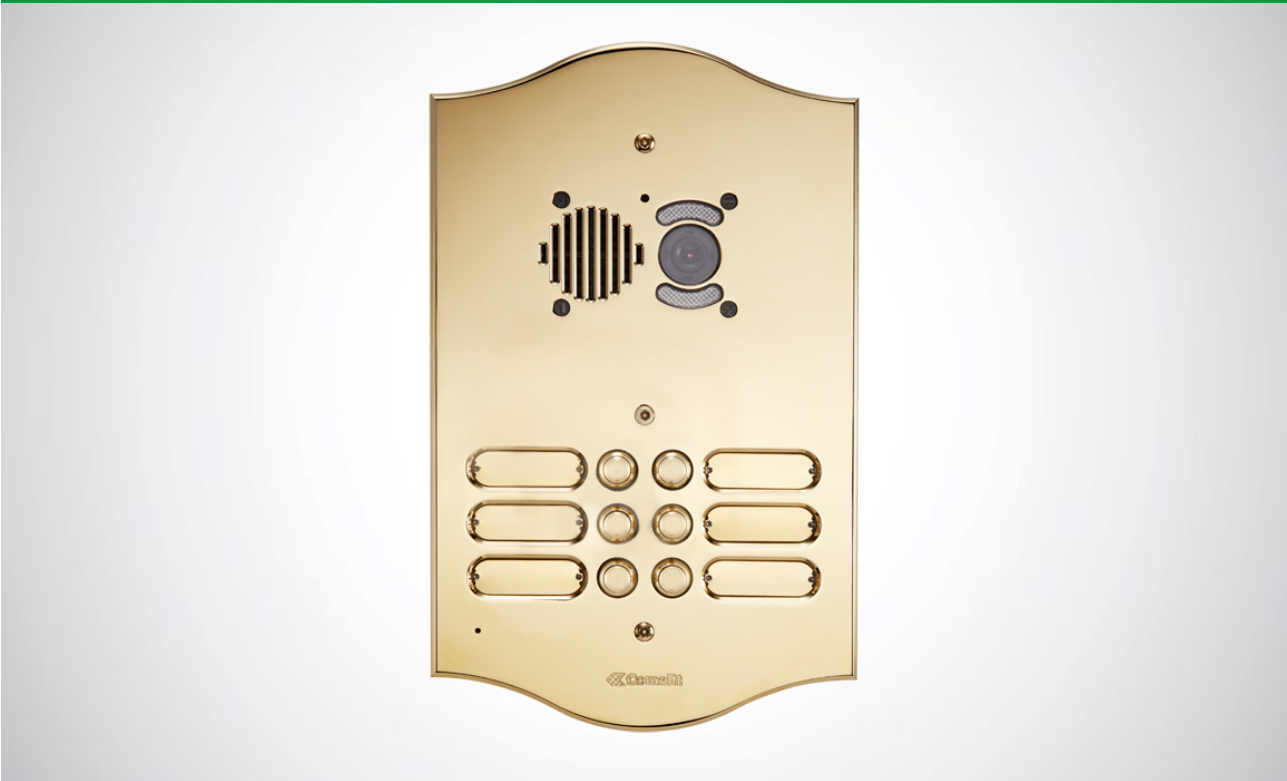

**3201/RI**

**ROMA SERIES AUDIO/VIDEO ENT. PANEL FOR IKALL UNIT, 1 BUTTON**

Video entry phone entrance panel with front plate in 3 mm thick watchmaking brass plate with PVD treatment. Complete with flush-mounted box and anti-intrusion screws. All entrance panels are fitted with bulb sockets (without bulb) for festoon bulbs with a diameter of 6.3 x 39. The keypad should be finished with an audio/video unit depending on the wiring system used. 1 button, 1 wire. Plate dimensions 135x247x3 mm. Box dimensions 115x181x55 mm. 1 bulb socket

**3201/RI**

**ROMA SERIES AUDIO/VIDEO ENT. PANEL FOR IKALL UNIT, 1 BUTTON**

**MAIN FEATURES**

Audio system:	No
Audio/video system:	Yes
Flush-mounted:	Yes
Wall-mounted:	Yes
Total buttons:	1
Operating temperature (°C):	-25 ÷ 55
Vandal Resistant rating (IK code):	NO

## ROMA SERIES AUDIO/VIDEO ENT. PANEL FOR IKALL UNIT, 1 BUTTON

ACCESSORIES

**1621**

**Simplebus 2W audio unit with LED, Ikall series**

Speaker unit for 2-wire systems complete with terminal block and audio control with echo-cancelling, sealed-unit loudspeaker, electret microphone and front-mounted loudspeaker volume control. Complete with microprocessor and 8-position dip switch for programming calls to users. On-board electronic lock-release function (3A) plus C, NC, NO contacts for 10A relay. Timed lock-release input and door open indication. Compatible with power supply unit art. 1210. Dimensions: 102x55x38 mm.