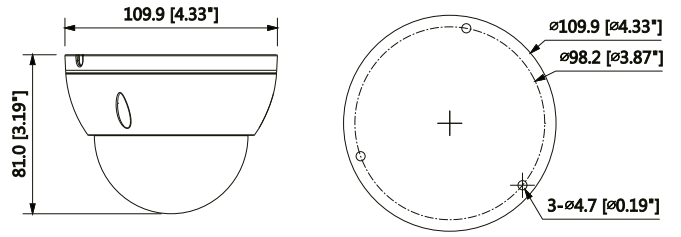

Accessories (optional)

Dimensions (mm/inch)

Junction Mount	Pole Mount
PFA136	PFB203W + PFA152
MountWall	
PFB203W