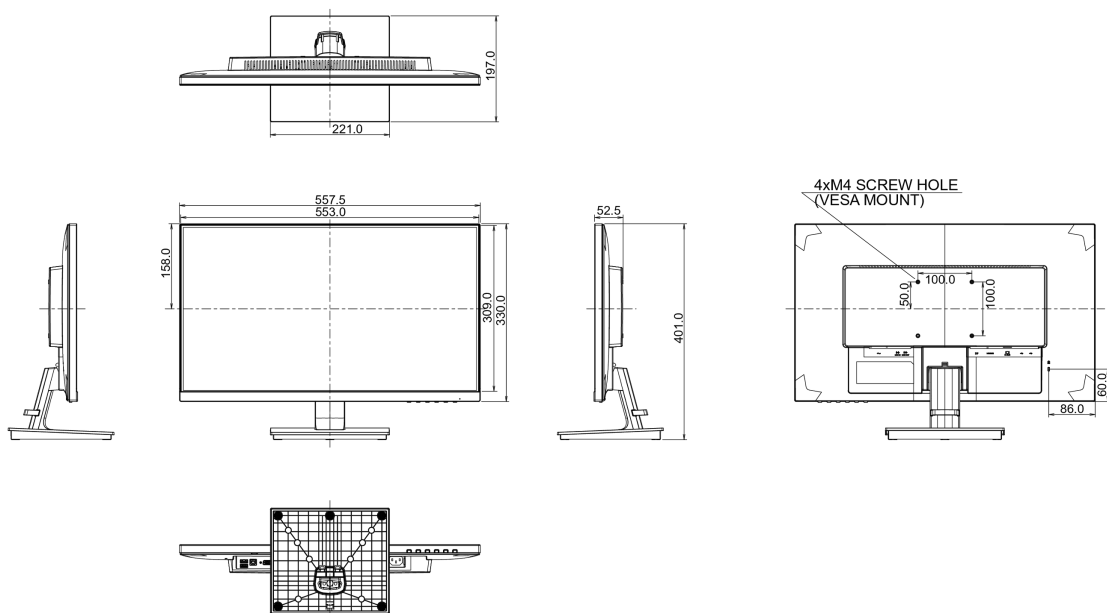

04 MECHANICAL

Display position adjustments	tilt
Tilt angle	22° up; 5° down
VESA mounting	100 x 100mm
Cable management system	yes

05 ACCESSORIES INCLUDED

Cables	power, USB, HDMI
Other	quick start guide, safety guide

08 DIMENSIONS / WEIGHT

Product dimensions W x H x D	557.5 x 401 x 197mm
Weight (without box)	4kg
EAN code	4948570115433

09 EU ENERGY EFFICIENCY LABEL

Manufacturer	iiyama
Model	G-MASTER G2530HSU-B1
Energy efficiency class	A+
Visible screen diagonal	62cm; 24.5"; (25" segment)