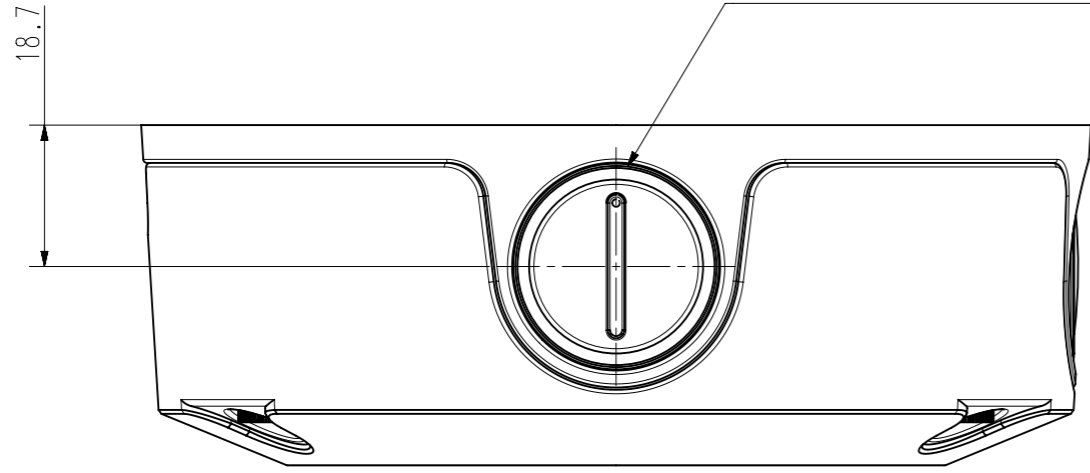

PF3/4 TAP  
유효경(Effective diameter) : 25.279mm  
PITCH : 1.814mm

PF3/4 TAP  
유효경(Effective diameter) : 25.279mm  
PITCH : 1.814mm

Ø 125.6

UNIT : mm (inch)  
SCALE : 1:1