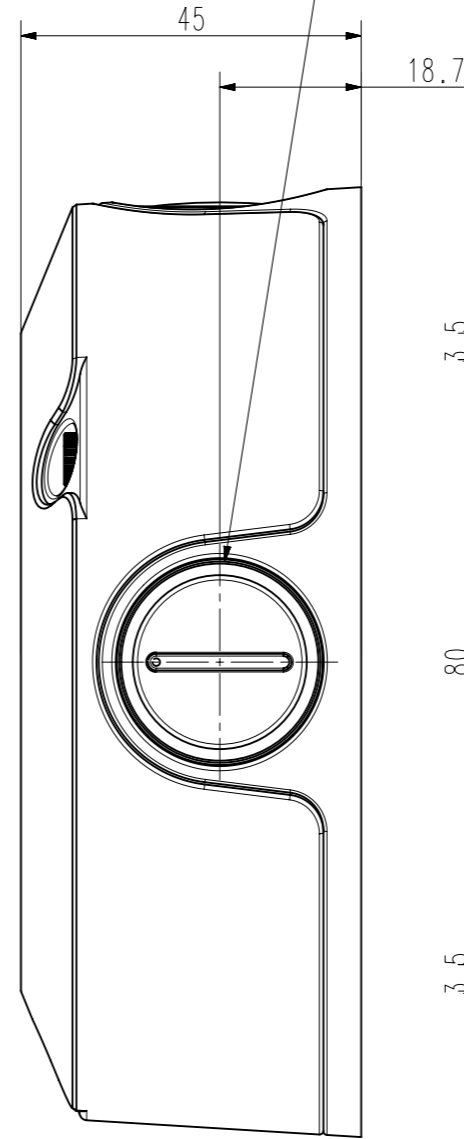

PF3/4 TAP  
유효경(Effective diameter) : 25.279mm  
PITCH : 1.814mm

PF3/4 TAP  
유효경(Effective diameter) : 25.279mm  
PITCH : 1.814mm

Ø 125.6

UNIT : mm (inch)  
SCALE : 1:1