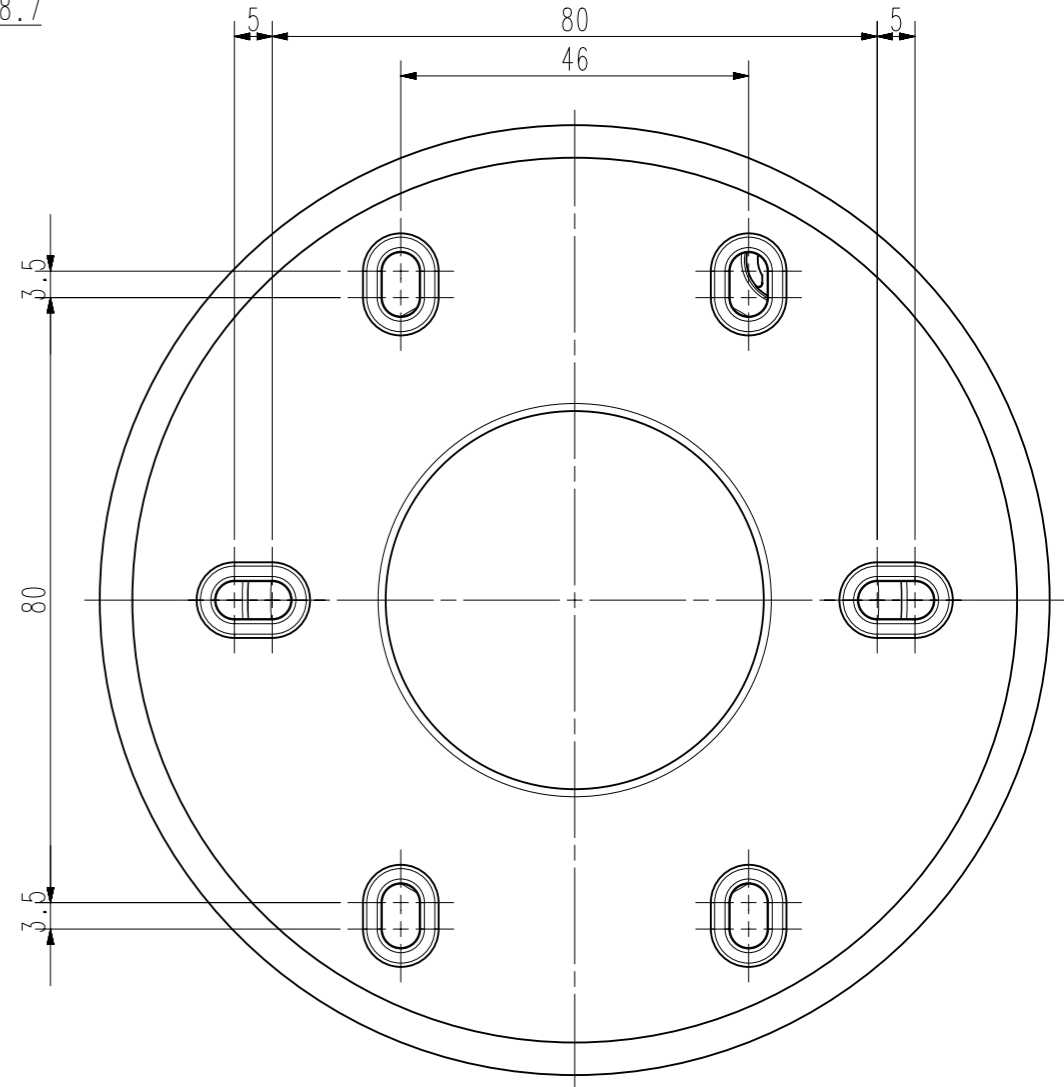

PF3/4 TAP  
유효경(Effective diameter) : 25.279mm  
PITCH : 1.814mm

PF3/4 TAP  
유효경(Effective diameter) : 25.279mm  
PITCH : 1.814mm

Ø 125.6

UNIT : mm (inch)  
SCALE : 1:1