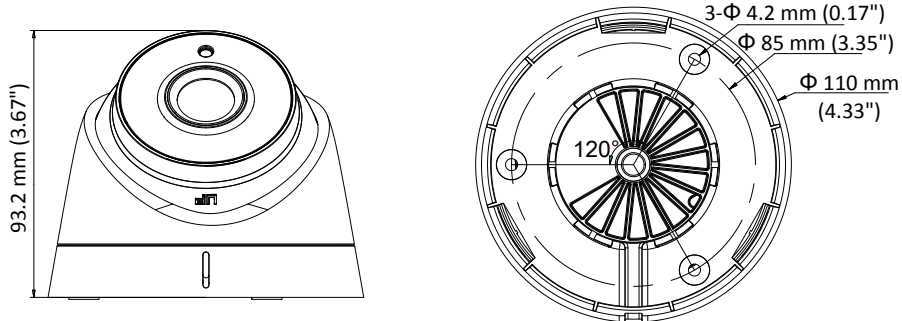

Order Models

DS-2CE56D8T-IT3E

Dimension