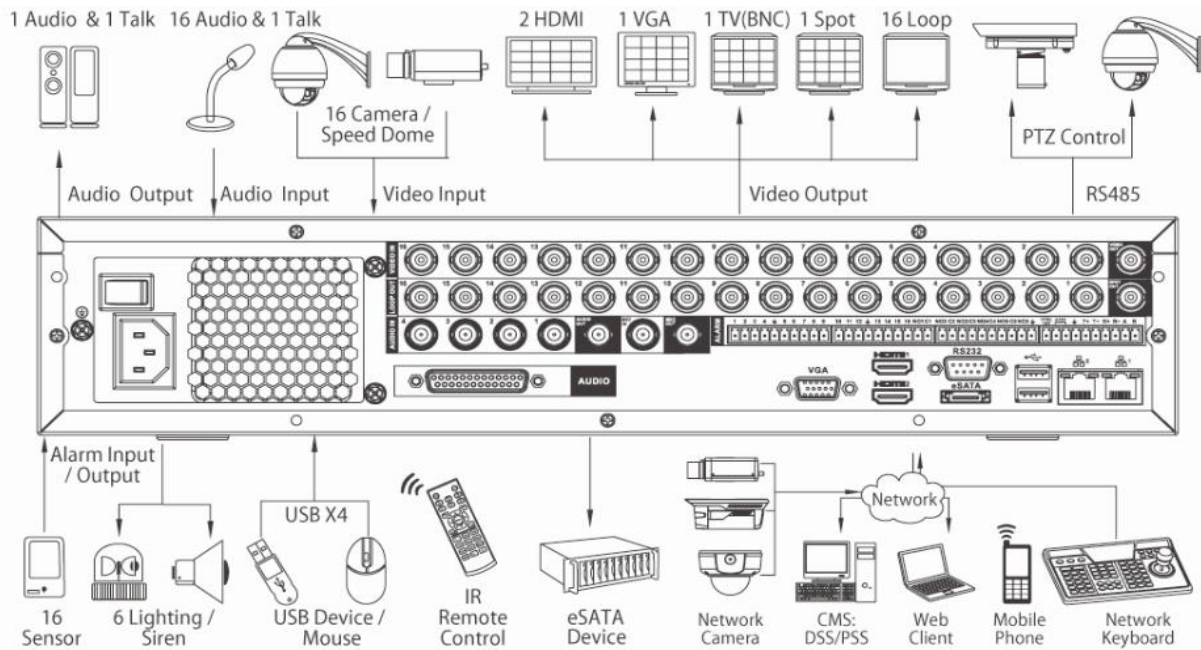

DH-DVR7804/7808/7816S-U

System Connection

* Takes DVR7816S-U as an example

Dahua Technology Co., Ltd.

1199' BinAn Road, Binjiang District, Hangzhou, China

Tel: +86-571-87688883

Fax: +86-571-87688815

Email: overseas@dahuatech.com

www.dahuatech.com

*Design and specifications are subject to change without notice.

© 2014 Dahua Technology Co., Ltd.