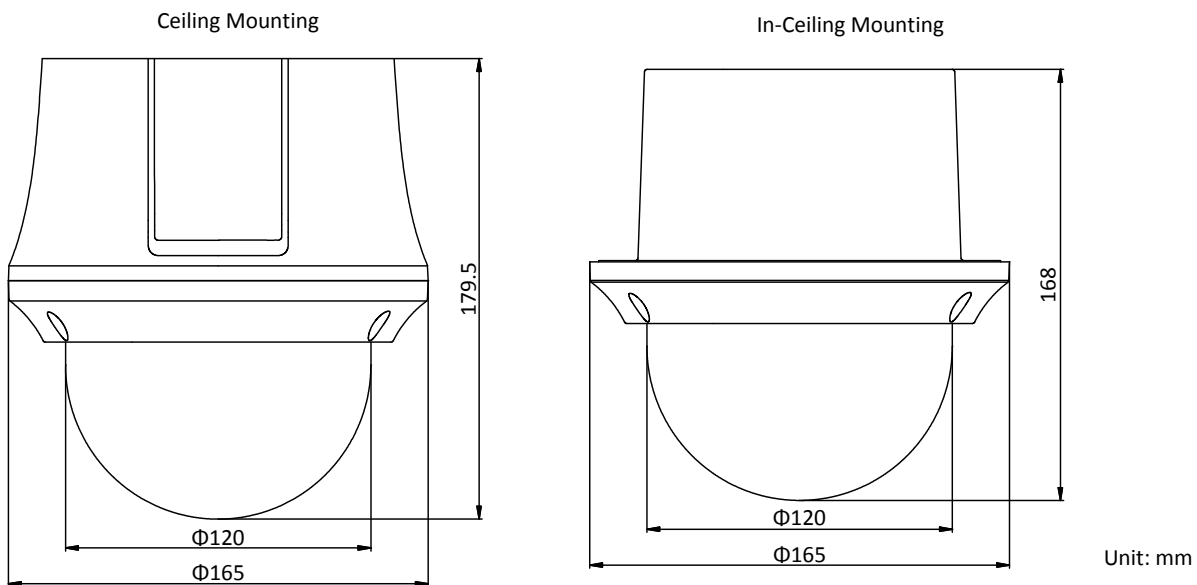

Dimensions	Ceiling mounting model: Φ 165 mm $\times$ 179.5 mm (Φ 6.50" $\times$ 7.07") In-ceiling mounting model: Φ 165 mm $\times$ 168 mm (Φ 6.50" $\times$ 6.61")
Weight	Approx. 2 kg (4.41 lb)

DORI

The DORI (detect, observe, recognize, identify) distance gives the general idea of the camera ability to distinguish persons or objects within its field of view.

It is calculated based on the camera sensor specification and the criteria given by EN 62676-4: 2015.

DORI	Detect	Observe	Recognize	Identify
Definition	25 px/m	63 px/m	125 px/m	250 px/m
Distance (Tele)	1600.0 m (5249.3 ft)	634.9 m (2083.1 ft)	320.0 m (1049.9 ft)	160.0 m (524.9 ft)

Available Model

DS-2DE4225W-DE3 (B), 12 VDC & PoE (802.3 at, class4)

Dimensions