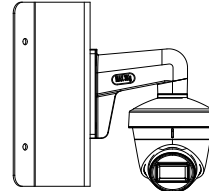

## Specification

<b>Camera</b>	
Image Sensor	5 megapixel progressive scan CMOS
Signal System	PAL/NTSC
Resolution	2560 (H) × 1944 (V)
Min. Illumination	Color: 0.003 Lux@(F1.2, AGC ON), 0 Lux with IR
Frame Rate	TVI: 2 MP@25fps, 2 MP@30fps, 4 MP@25fps, 4 MP@30fps, 5 MP@20fps AHD: 4 MP@25fps, 4 MP@30fps, 5 MP@20fps CVI: 4 MP@25fps, 4 MP@30fps CVBS: PAL, NTSC
Shutter Time	PAL: 1/25 s to 1/50,000 s NTSC: 1/30 s to 1/50,000 s
Lens	2.8 mm, 3.6 mm, 6 mm, 8 mm, 12 mm fixed lens
Horizontal Field of View	98° (2.8 mm), 78° (3.6 mm), 48° (6 mm), 37° (8 mm), 23° (12 mm)
Lens Mount	M12
Day & Night	IR cut filter
Angle Adjustment (Bracket)	Pan: 0° to 360°, Tilt: 0° to 75°, Rotate: 0° to 360°
Synchronization	Internal synchronization
WDR (Wide Dynamic Range)	≥ 130 dB
<b>Menu</b>	
AGC	Yes
Day/Night Mode	Auto/Color/BW (Black and White)
White Balance	Auto/Manual
BLC (Backlight Compensation)	Yes
WDR	Yes
3D DNR	Level 1 to 9
Privacy Mask	4 programmable privacy masks
Motion Detection	4 programmable areas
Language	English
Functions	Brightness, Sharpness, 3D DNR, Mirror, Smart IR
<b>Interface</b>	
Video Output	1 HD analog output
Switch Button	TVI/AHD/CVI/CVBS
<b>General</b>	
Operating Conditions	-40 °C to 60 °C (-40 °F to 140 °F), humidity: 90% or less (non-condensation)
Power Supply	12 VDC ±25%
Power Consumption	Max. 5.8 W
Protection Level	IP67
Material	Enclosure: Plastic Main body: Metal
IR Range	Up to 60 m
Communication	Up the coax, Protocol: HIKVISION-C (TVI output)
Dimensions	∅ 109.82 mm × 91.03 mm (∅ 4.32" × 3.6" )
Weight	Approx. 310 g (0.68 lb.)

**Order Models**

DS-2CE78H8T-IT3F

**Dimension**

**Accessory**

**DS-1272ZJ-110-TRS**  
Wall Mount

**DS-1275ZJ-SUS**  
Vertical Pole Mount

**DS-1276ZJ-SUS**  
Corner Mount

**DS-1281ZJ-S**  
Inclined Ceiling Mount