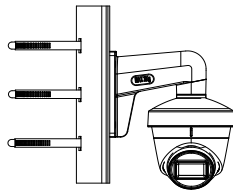

## Specification

<b>Camera</b>	
Image Sensor	5 megapixel progressive scan CMOS
Signal System	PAL/NTSC
Resolution	2560 (H) × 1944 (V)
Min. Illumination	Color: 0.003 Lux@(F1.2, AGC ON), 0 Lux with IR
Frame Rate	TVI: 2 MP@25fps, 2 MP@30fps, 4 MP@25fps, 4 MP@30fps, 5 MP@20fps AHD: 4 MP@25fps, 4 MP@30fps, 5 MP@20fps CVI: 4 MP@25fps, 4 MP@30fps CVBS: PAL, NTSC
Shutter Time	PAL: 1/25 s to 1/50,000 s NTSC: 1/30 s to 1/50,000 s
Lens	2.8 mm, 3.6 mm, 6 mm, 8 mm, 12 mm fixed lens
Horizontal Field of View	98° (2.8 mm), 78° (3.6 mm), 48° (6 mm), 37° (8 mm), 23° (12 mm)
Lens Mount	M12
Day & Night	IR cut filter
Angle Adjustment (Bracket)	Pan: 0° to 360°, Tilt: 0° to 75°, Rotate: 0° to 360°
Synchronization	Internal synchronization
WDR (Wide Dynamic Range)	≥ 130 dB
<b>Menu</b>	
AGC	Yes
Day/Night Mode	Auto/Color/BW (Black and White)
White Balance	Auto/Manual
BLC (Backlight Compensation)	Yes
WDR	Yes
3D DNR	Level 1 to 9
Privacy Mask	4 programmable privacy masks
Motion Detection	4 programmable areas
Language	English
Functions	Brightness, Sharpness, 3D DNR, Mirror, Smart IR
<b>Interface</b>	
Video Output	1 HD analog output
Switch Button	TVI/AHD/CVI/CVBS
<b>General</b>	
Operating Conditions	-40 °C to 60 °C (-40 °F to 140 °F), humidity: 90% or less (non-condensation)
Power Supply	12 VDC ±25%
Power Consumption	Max. 5.8 W
Protection Level	IP67
Material	Enclosure: Plastic Main body: Metal
IR Range	Up to 60 m
Communication	Up the coax, Protocol: HIKVISION-C (TVI output)
Dimensions	∅ 109.82 mm × 91.03 mm (∅ 4.32" × 3.6" )
Weight	Approx. 310 g (0.68 lb.)

**Order Models**

DS-2CE78H8T-IT3F

**Dimension**

**Accessory**

**DS-1272ZJ-110-TRS**  
Wall Mount

**DS-1275ZJ-SUS**  
Vertical Pole Mount

**DS-1276ZJ-SUS**  
Corner Mount

**DS-1281ZJ-S**  
Inclined Ceiling Mount