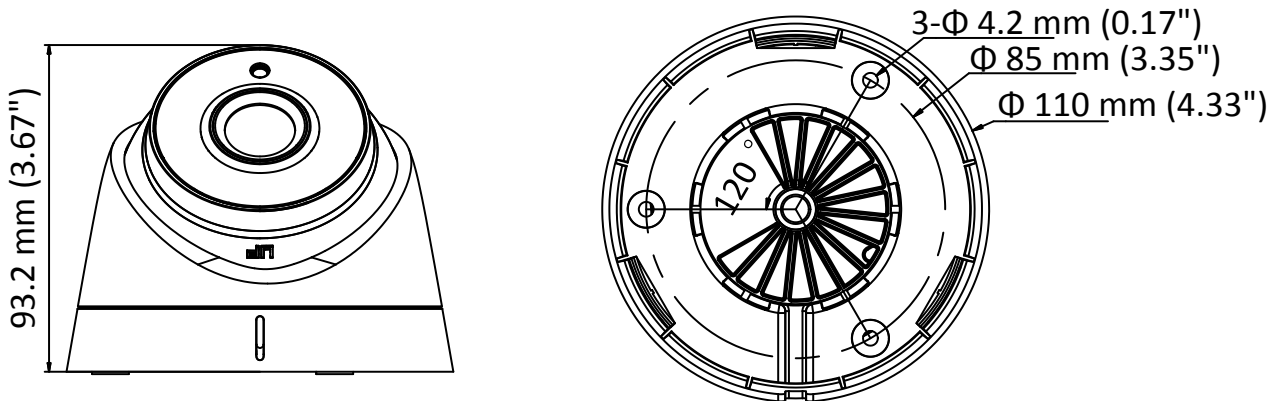

Dimensions