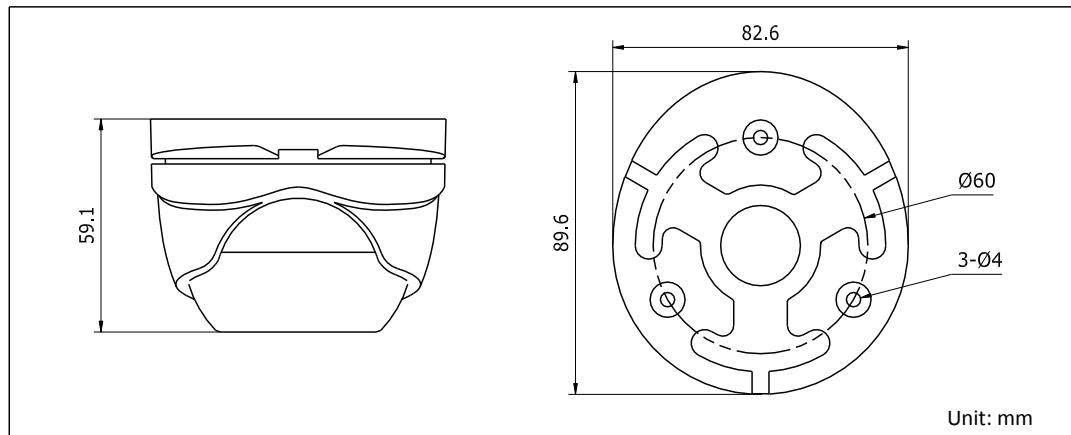

DS-2CE56D0T-IRM HD1080p IR Turret Camera

Key Features

- 2 megapixel high-performance CMOS
- Analog HD output, up to 1080p resolution
- True Day/Night, Smart IR
- Up to 20 m IR distance
- IP66 weatherproof

Specifications

Camera	
Image Sensor	2MP CMOS Image Sensor
Signal System	PAL/NTSC
Frame Rate	PAL: 1080p@25fps NTSC: 1080p@30fps
Resolution	1920 (H) × 1080 (V)
Min. illumination	0.01 Lux @(F1.2, AGC ON), 0 Lux with IR
Shutter Time	1/25(1/30)s to 1/50,000s
Lens	2.8 mm, 3.6 mm, 6 mm fixed lens
Horizontal Field of View	103 ° (2.8 mm), 82.2 ° (3.6 mm), 54 ° (6 mm)
Lens Mount	M12
Day & Night	IR cut filter
Angle Adjustment	Pan: 0 to 360°, Tilt: 0 to 75°, Rotation: 0 to 360°
Synchronization	Internal synchronization
Menu	
AGC	Low/middle/high
Day/Night Mode	Smart/color/BW(Black and White)
Backlight Compensation	Yes
DWDR	Yes
Language	English
Functions	Brightness, Sharpness, DNR, Mirror
Interface	
Video Output	1 HD analog output
General	
Operating Conditions	-40 °C to 60 °C (-40 °F to 140 °F), Humidity 90% or less (non-condensing)
Power Supply	12 VDC ±15%
Power Consumption	Max. 4W
Ingress Protection	IP66
Material	Metal
IR Range	Up to 20 m
Dimension	89.6 mm × 59.1 mm (3.53" × 2.33")
Weight	Approx. 340 g (0.75 lb.)

Order Models

DS-2CE56D0T-IRM

Dimensions

Accessories

DS-1272ZJ-110-TRS

Wall Mount

DS-1275ZJ-SUS

Vertical Pole Mount