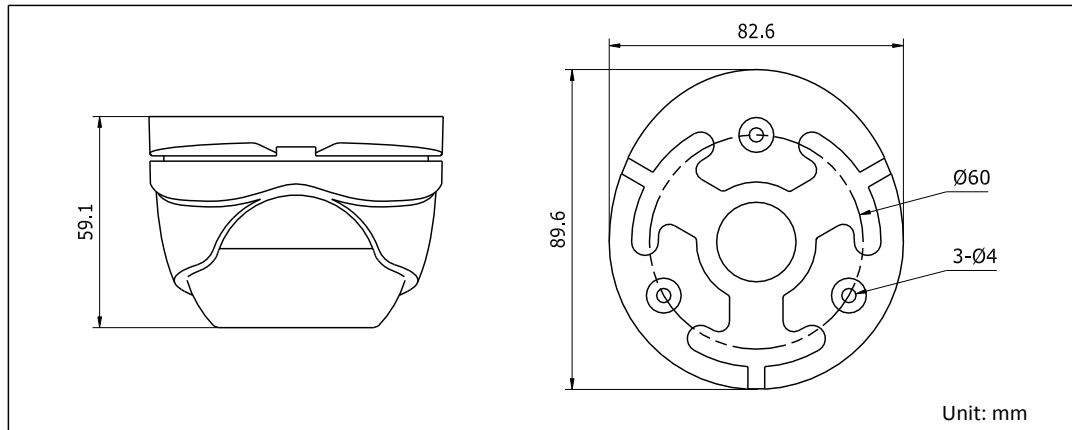

Dimensions