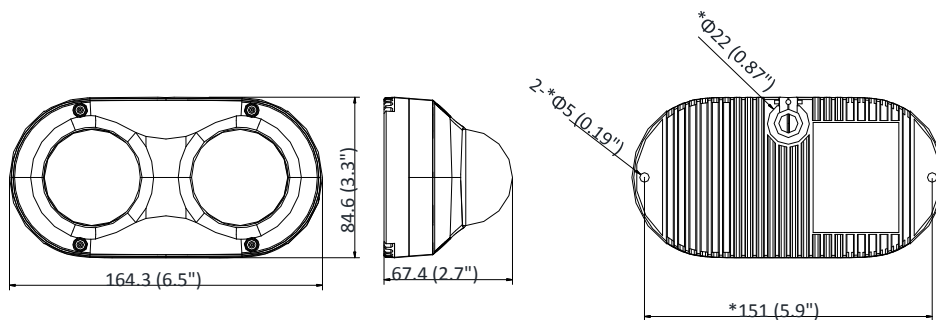

▪ **Typical Application**

Hikvision products are classified into three levels according to their anti-corrosion performance. Refer to the following description to choose for your using environment.

This model has NO SPECIFIC PROTECTION.

Level	Description
Top-level protection	Hikvision products at this level are equipped for use in areas where professional anti-corrosion protection is a must. Typical application scenarios include coastlines, docks, chemical plants, and more.
Moderate protection	Hikvision products at this level are equipped for use in areas with moderate anti-corrosion demands. Typical application scenarios include coastal areas about 2 kilometers (1.24 miles) away from coastlines, as well as areas affected by acid rain.
No specific protection	Hikvision products at this level are equipped for use in areas where no specific anti-corrosion protection is needed.

Dimension

Unit: mm(inch)