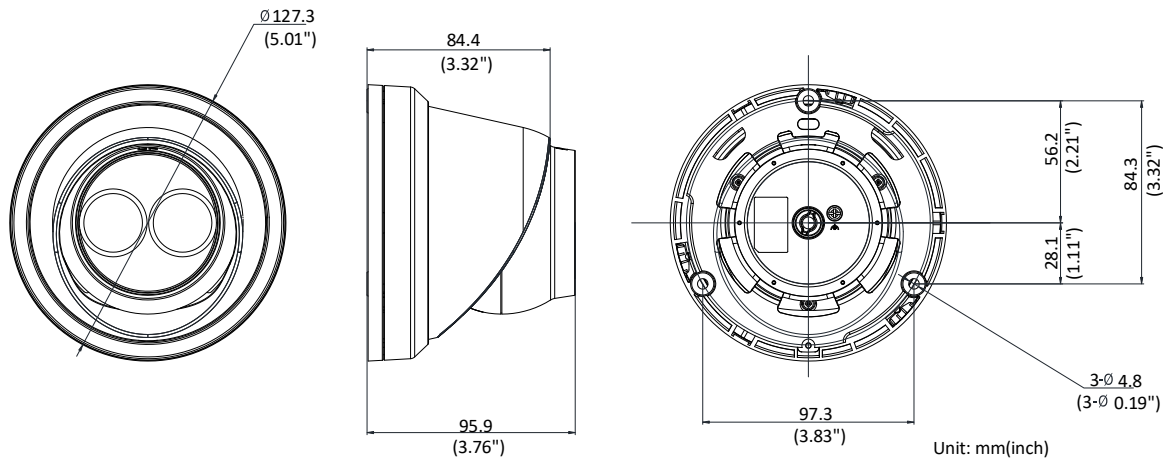

Protocols	TCP/IP, UDP, ICMP, HTTP, HTTPS, FTP, DHCP, DNS, DDNS, RTP, RTSP, RTCP, PPPoE, NTP, UPnP, SMTP, SNMP, IGMP, 802.1X, QoS, Ipv6
Standard	ONVIF (PROFILE S, PROFILE G), ISAPI
General Function	One-key Reset, Dual-VCA, Anti-Flicker, Heartbeat, Mirror, Password Protection, Privacy Mask, Watermark, IP Address Filter
Firmware Version	V5.5.80
API	ONVIF (PROFILE S, PROFILE G), ISAPI
Simultaneous Live View	Up to 6 channels
User/Host	Up to 32 users 3 levels: Administrator, Operator and User
Client	iVMS-4200, Hik-Connect, iVMS-5200, iVMS-4500
Web Browser	Plug-in required live view: IE8+, Chrome 41.0-44, Firefox 30.0-51, Safari 8.0-11 Plug-in free live view: Chrome 45.0+, Firefox 52.0+
Interface	
Communication Interface	1 RJ45 10M/100M self-adaptive Ethernet port
On-board Storage	Built-in microSD/SDHC/SDXC slot, up to 128 GB
Reset Button	Yes
Smart Feature-set	
Behavior Analysis	Line crossing detection, intrusion detection, unattended baggage detection, object removal detection
Exception Detection	Scene change detection
Face Detection	Yes
General	
Operating Conditions	-30 °C to +60 °C (-22 °F to +140 °F), Humidity 95% or less (non-condensing)
Power Supply	12 VDC ± 25%, 5.5 W PoE(802.3af, 36 V to 57 V, class 3), 7.5 W
IR Range	Up to 30 m
Protection Level	IP67
Material	Metal
Dimensions	Camera: Φ 127.3 × 95.9 mm (5.01" × 3.78") Package: 150 × 150 × 141 mm (5.91" × 5.91" × 5.55")
Weight	Camera: 620 g (1.37 lb.)

Available Model

DS-2CD2355FWD-I (2.8/4/6/8/12 mm)

Dimension

Accessory

DS-1273ZJ-130-TRL
Wall Mount

1275ZJ-SUS
Vertical Pole Mount

DS-1276ZJ-SUS
Corner Mount

Distributed by