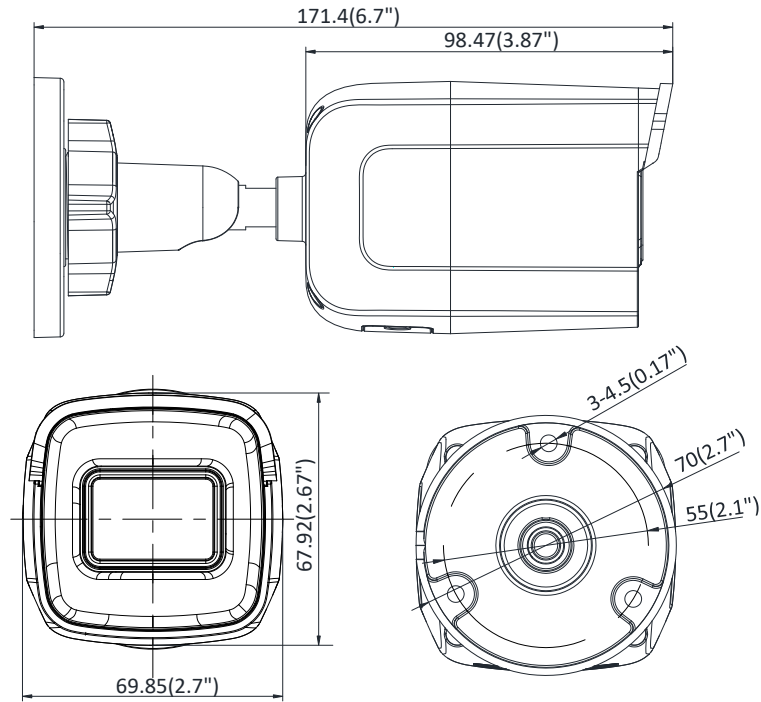

Protocols	TCP/IP, ICMP, HTTP, HTTPS, FTP, DHCP, DNS, DDNS, RTP, RTSP, RTCP, PPPoE, NTP, UPnP, SMTP, SNMP, IGMP, 802.1X, QoS, IPv6, UDP, Bonjour
General Function	One-key reset, anti-flicker, three streams, heartbeat, mirror, password protection, privacy mask, watermark, IP address filter
Firmware Version	V5.5.61
API	ONVIF (PROFILE S, PROFILE G), ISAPI
Simultaneous Live View	Up to 6 channels
User/Host	Up to 32 users 3 levels: Administrator, Operator and User
Client	iVMS-4200, Hik-Connect, iVMS-5200, iVMS-4500
Web Browser	IE8+, Chrome 31.0-44, Firefox 30.0-51, Safari 8.0+
Interface	
Communication Interface	1 RJ45 10M/100M self-adaptive Ethernet port
On-board Storage	Built-in micro SD/SDHC/SDXC slot, up to 128 GB
Reset Button	Yes
Smart Feature-set	
Behavior Analysis	Line crossing detection, intrusion detection, unattended baggage detection, object removal detection
Exception Detection	Scene change detection
Face Detection	Yes
General	
Operating Conditions	-30 °C to +60 °C (-22 °F to +140 °F), humidity 95% or less (non-condensing)
Power Supply	12 VDC ± 25%, 5.5 mm coaxial power plug PoE (802.3af, class 3)
Power Consumption	12 VDC, 0.5 A, max: 6 W PoE: (802.3af, 36 VDC to 57 VDC), 0.2 A to 0.1 A, max: 7.5 W
IR Range	Up to 30 m
Wavelength	850 nm
Protection Level	IP67, IK10
Material	Front cover: metal, back cover: metal, sun shield: plastic
Dimensions	Camera: 70 × 68 × 171 mm (2.8" × 2.7" × 6.7")
Weight	Camera: 400 g (0.9 lb.) With package: 700 g (1.5 lb.)

Available Model

DS-2CD2065FWD-I (2.8/4/6 mm)

Dimensions

Unit: mm(inch)

Accessories

Distributed by

DS-1280ZJ-XS
Junction Box

HIKVISION