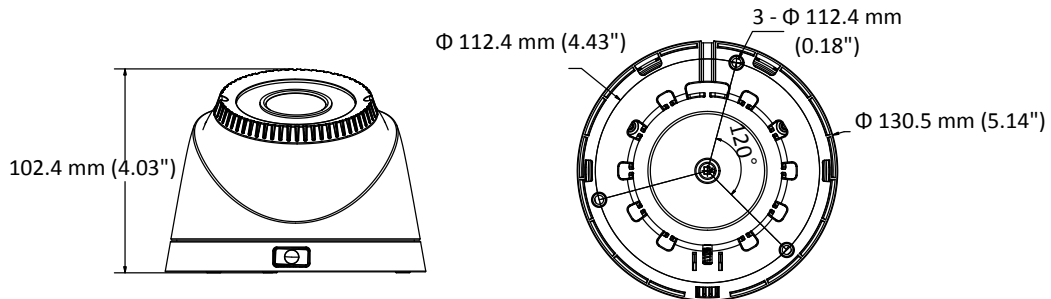

Available Models

DS-2CD1H41WD-IZ

Dimension