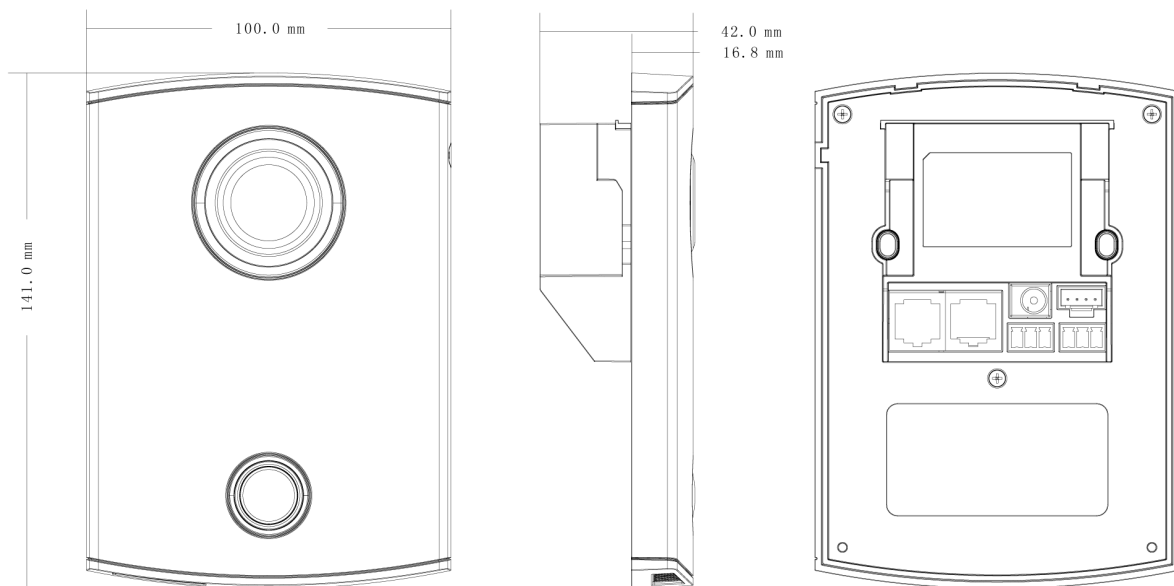

Specifications

Model		DH-VTO5000C
Video	Type	color
	Resolution	600 lines
	Night vision	Support
Audio	Audio Input	1-ch microphone input
	Audio Output	1-ch loudspeaker output
	Bidirectional Talk	1-ch bidirectional talk, two way
Operating modes	input	One mechanical button with background light
Alarm	tamper	Support
General	Power	DC 24V

DH-VTO5000C

Power Consumption	Standby $\leq 1W$, work $\leq 4W$
work environment	Temperature: $-20^{\circ}C \sim +60^{\circ}C$
Dimensions	141mm*100mm*16.8mm (L*W*T)
Weight	0.4kg

Dimensions

Dahua Technology Co., Ltd.