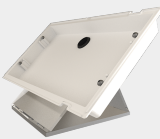

6812

DESK BASE FOR MAXI MONITOR

Desk base for desktop conversion of Maxi monitor. Dimensions: 105x75x110mm.