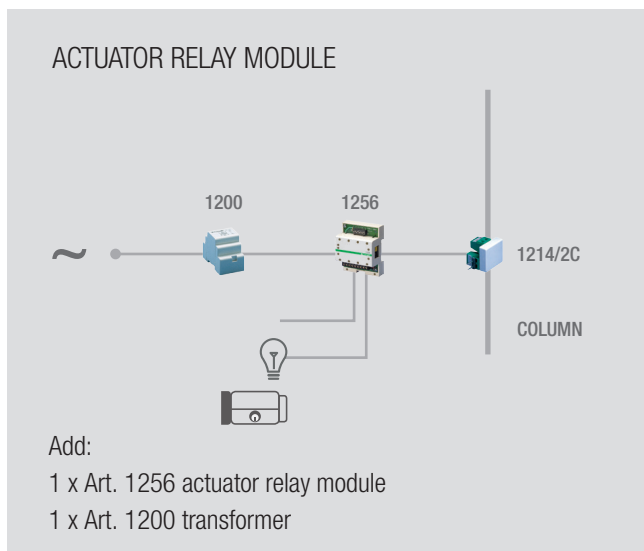

250 METRES MAXIMUM BETWEEN EXTERNAL UNIT AND INTERNAL UNIT

125 METRES MAXIMUM BETWEEN EXTERNAL UNIT AND POWER SUPPLY UNIT

125 METRES MAXIMUM BETWEEN POWER SUPPLY UNIT AND LAST INTERNAL UNIT

32 CALLS WITH PUSH BUTTONS ENTRANCE PANEL (ADD ART. 1595 FOR UP TO 100 CALLS)

100 CALLS WITH DIGITAL ENTRANCE PANEL

INSTALLATION DIAGRAM: VIDEO ENTRY PHONE SYSTEM CONSISTING OF 1 AUDIO/VIDEO INPUT AND 1 AUDIO/VIDEO RISER

EXPANSION AND ADDITIONAL FEATURES

A ANALOGUE ENTRANCE PANEL COMPOSITION