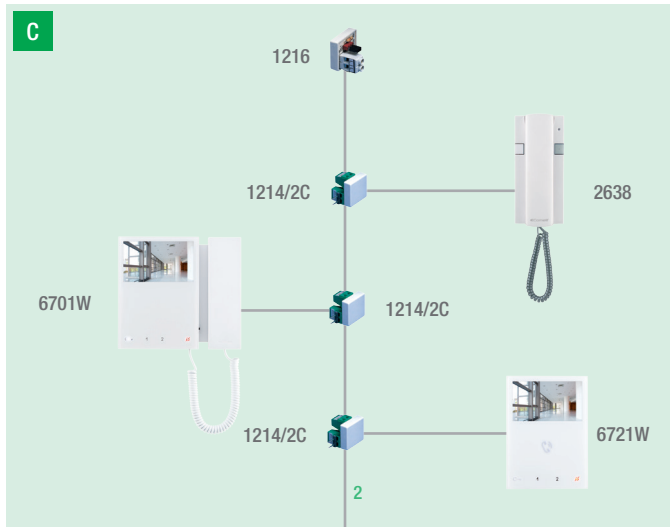

250 METRES MAXIMUM BETWEEN EXTERNAL UNIT AND INTERNAL UNIT

125 METRES MAXIMUM BETWEEN EXTERNAL UNIT AND POWER SUPPLY UNIT

125 METRES MAXIMUM BETWEEN POWER SUPPLY UNIT AND LAST INTERNAL UNIT

32 CALLS WITH PUSH BUTTONS ENTRANCE PANEL (ADD ART. 1595 FOR UP TO 100 CALLS)

100 CALLS WITH DIGITAL ENTRANCE PANEL

INSTALLATION DIAGRAM: VIDEO ENTRY PHONE SYSTEM CONSISTING OF 1 AUDIO/VIDEO INPUT AND 1 AUDIO/VIDEO RISER

EXPANSION AND ADDITIONAL FEATURES

A ANALOGUE ENTRANCE PANEL COMPOSITION