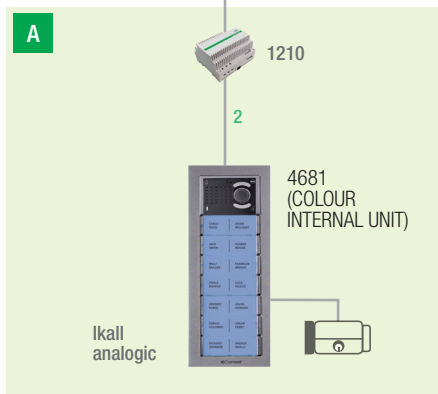

250 METRES MAXIMUM BETWEEN EXTERNAL UNIT AND INTERNAL UNIT

125 METRES MAXIMUM BETWEEN EXTERNAL UNIT AND POWER SUPPLY UNIT

125 METRES MAXIMUM BETWEEN POWER SUPPLY UNIT AND LAST INTERNAL UNIT

32 CALLS WITH PUSH BUTTONS ENTRANCE PANEL (ADD ART. 1595 FOR UP TO 100 CALLS)

100 CALLS WITH DIGITAL ENTRANCE PANEL

INSTALLATION DIAGRAM: VIDEO ENTRY PHONE SYSTEM CONSISTING OF 1 AUDIO/VIDEO INPUT AND 1 AUDIO/VIDEO RISER

EXPANSION AND ADDITIONAL FEATURES

A ANALOGUE ENTRANCE PANEL COMPOSITION