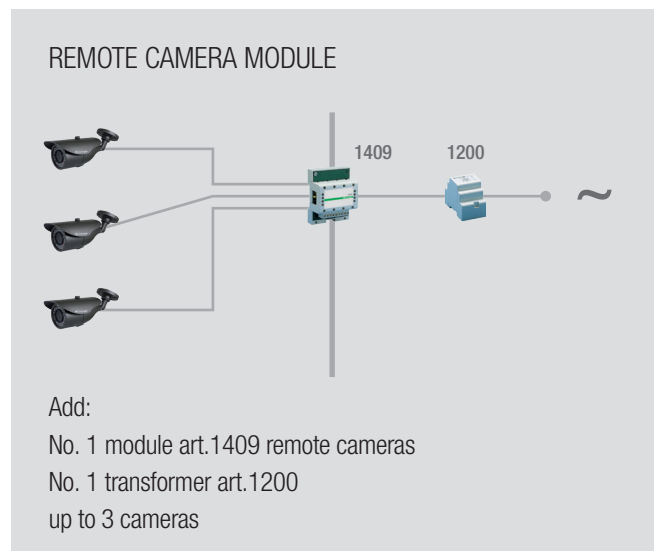

EXPANSION AND ADDITIONAL FEATURES