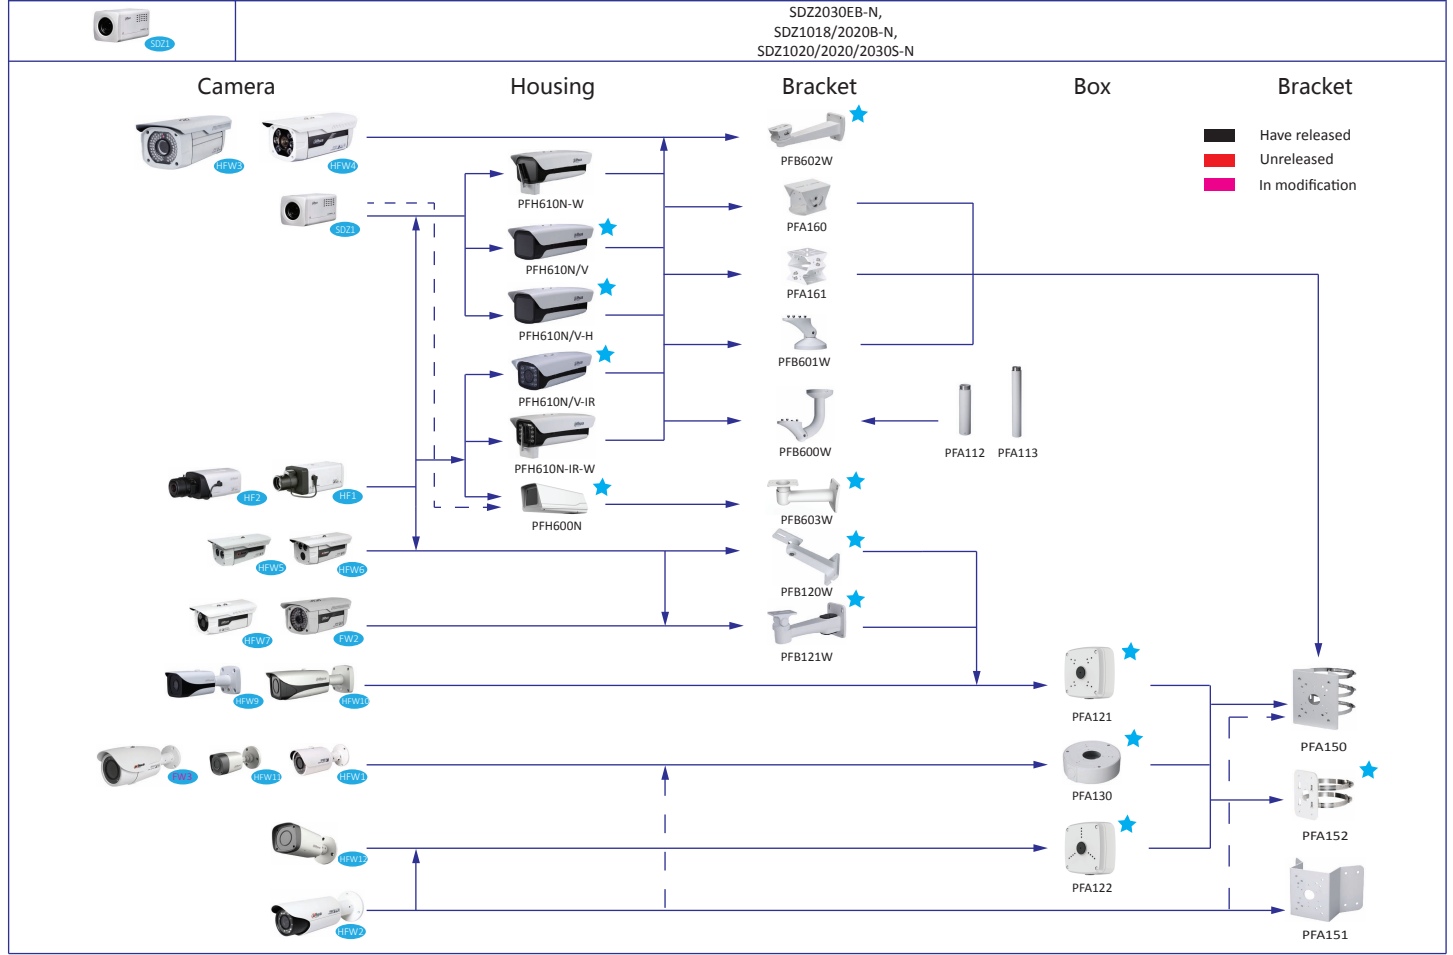

Selection of box cameras

Shape	Analog	HDCVI	Network	HDSDI
	FW171/181/191G	HFW1100/2100/2200/ 2120/2220S	HFW1000/1200/1100/ 2100/3200/4100/4200/4300S	HFW2200S
			HFW3100/3101/3200/3202/3300/3301/ 5100/5200/5202/5300/5302/5502C HFW5100/5200/5300C-L	HFW3200C
	F581/781/681/481E, F480F	HF3101	HF3100/3101/3110/3200/ 3300/3301/3500/5100/5200	HF3200
			HF8281/8301E	
			HFW3110/3300	
			HFW5100/5200-IRA	
	FW171/181/191D, FW480D, FW480H	HFW2100/2200B	HFW1100/1105/2200	
	FW181/191J	HFW2100/2200D	HFW2200D	
			HFW5100/5200D	
	FW181/191I	HFW2100/2200E	HFW4100/4200/4300E	
	FW191/481/581/781I		HFW5100/5200/5300E(-Z/VF), HFW8301E(-Z), HFW8281E-VF, HFW5200E-Z12	
	FW181R	HFW1100R		
		HFW1100/2120/2220R-VF, HFW2120/2220-Z	HFW2100/2200/2300R-Z/VF	
	FW480C			
	FW171/480			

Shape Zoom

Selection of dome cameras

Shape	Analog	HDCVI	Network	HDSDI
	DB480C		HD1000/1200C, HD2100, HDB3200/4100/4200/4300C, HDB4100/4200/4300C(-A)	
			HDB4100/4200/4300F-PT	
	DW181/191H			
	DW171/181/191E, DW171F, DW480E	HDW1100/2100/2200/2120/2220S	HDW2100, HDW1000/1200/3200/4100/4200/4300S	HDW2200S
		HDW1100/2100/2200/2120/2220M		
		HDW1100C		
	DW181/191/481M		HDW4100/4200/4300C	
	DW181R	HDW1100R		
	DB(W)480/581B, DBW481B		HDB(W)3300	HDB(W)3200
			HDB(W)3100/3101/3200/3202/3301/5100/5200/5202/5300/5302/5502, HDB(W)8301(-Z), HDB(W)8281-VF	
		HDBW2120/2220E	HDBW1000/1200E(-S), HDBW4100/4200/4300E(-S/-AS)	
		HDBW1100/2120/2220R-VF, HDBW2120/2220R-Z	HDBW2100/2200/2300R-Z/VF	

Notes :
1. PTZ dome cameras have the standard configurations, and the configurations have been as follows.