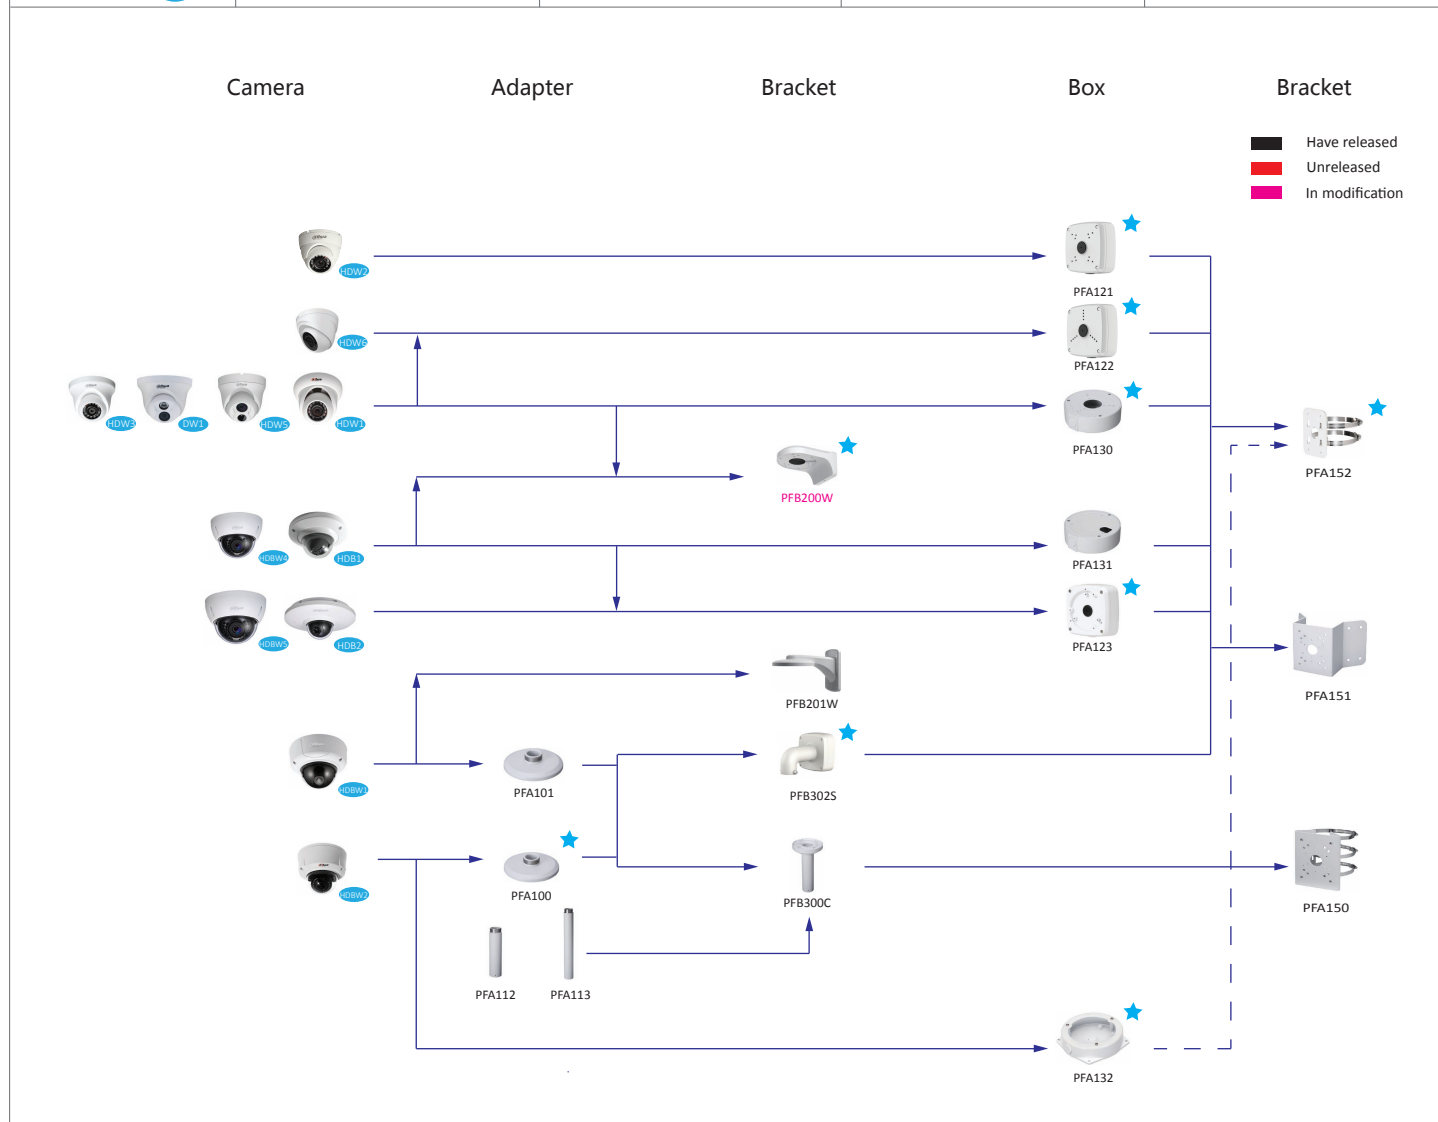

Selection of box cameras

Shape	Analog	HDCVI	Network	HDSDI
	FW171/181/191G	HFW1100/2100/2200/ 2120/2220S	HFW1000/1200/1100/ 2100/3200/4100/4200/4300S	HFW2200S
			HFW3100/3101/3200/3202/3300/3301/ 5100/5200/5202/5300/5302/5502C HFW5100/5200/5300C-L	HFW3200C
	F581/781/681/481E, F480F	HF3101	HF3100/3101/3110/3200/ 3300/3301/3500/5100/5200	HF3200
			HF8281/8301E	
			HFW3110/3300	
			HFW5100/5200-IRA	
	FW171/181/191D, FW480D, FW480H	HFW2100/2200B	HFW1100/1105/2200	
	FW181/191J	HFW2100/2200D	HFW2200D	
			HFW5100/5200D	
	FW181/191I	HFW2100/2200E	HFW4100/4200/4300E	
	FW191/481/581/781I		HFW5100/5200/5300E(-Z/VF), HFW8301E(-Z), HFW8281E-VF, HFW5200E-Z12	
	FW181R	HFW1100R		
		HFW1100/2120/2220R-VF, HFW2120/2220-Z	HFW2100/2200/2300R-Z/VF	
	FW480C			
	FW171/480			

Shape Zoom

Selection of dome cameras

Shape	Analog	HDCVI	Network	HDSDI
	DB480C		HD1000/1200C, HD2100, HDB3200/4100/4200/4300C, HDB4100/4200/4300C(-A)	
			HDB4100/4200/4300F-PT	
	DW181/191H			
	DW171/181/191E, DW171F, DW480E	HDW1100/2100/2200/2120/2220S	HDW2100, HDW1000/1200/3200/4100/4200/4300S	HDW2200S
		HDW1100/2100/2200/2120/2220M		
		HDW1100C		
	DW181/191/481M		HDW4100/4200/4300C	
	DW181R	HDW1100R		
	DB(W)480/581B, DBW481B		HDB(W)3300	HDB(W)3200
			HDB(W)3100/3101/3200/3202/3301/5100/5200/5202/5300/5302/5502, HDB(W)8301(-Z), HDB(W)8281-VF	
		HDBW2120/2220E	HDBW1000/1200E(-S), HDBW4100/4200/4300E(-S/-AS)	
		HDBW1100/2120/2220R-VF, HDBW2120/2220R-Z	HDBW2100/2200/2300R-Z/VF	

Notes :
1. PTZ dome cameras have the standard configurations, and the configurations have been as follows.