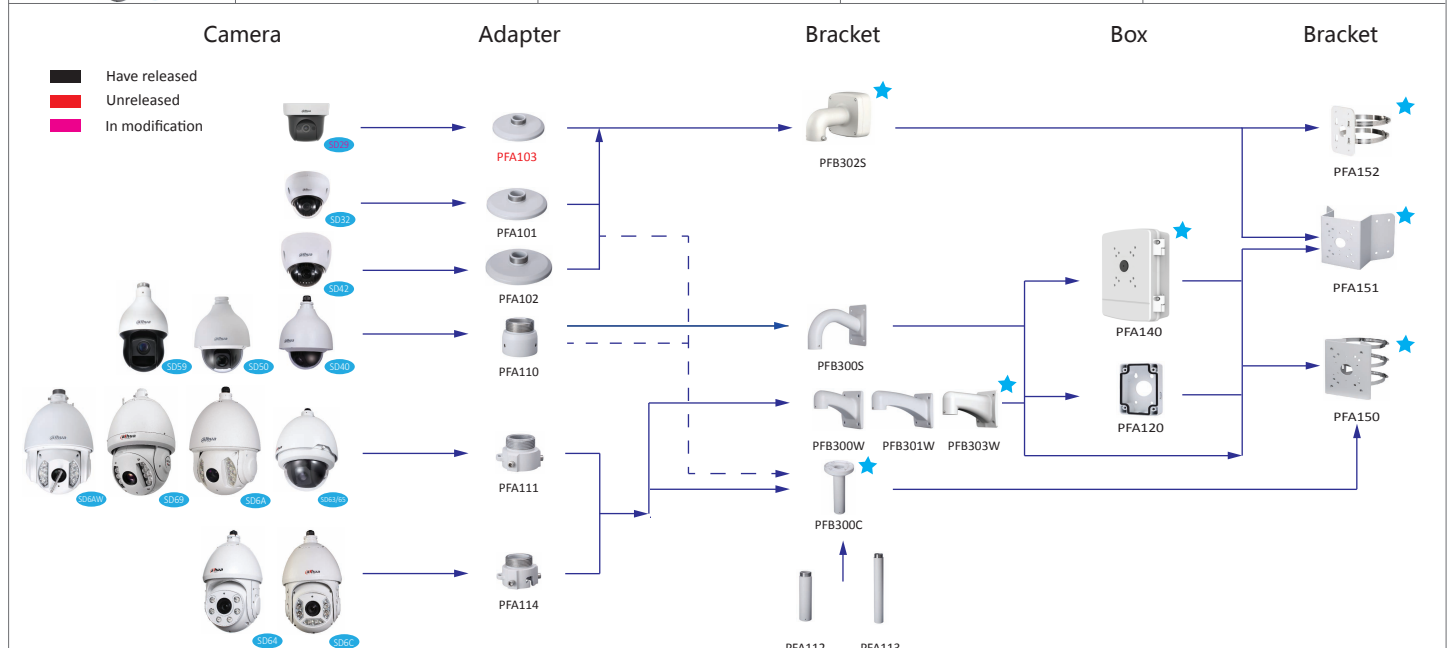

Shape Zoom

Selection of dome cameras

Shape	Analog	HDCVI	Network	HDSDI
	DB480C		HD1000/1200C, HD2100, HDB3200/4100/4200/4300C, HDB4100/4200/4300C(-A)	
			HDB4100/4200/4300F-PT	
	DW181/191H			
	DW171/181/191E, DW171F, DW480E	HDW1100/2100/2200/2120/2220S	HDW2100, HDW1000/1200/3200/4100/4200/4300S	HDW2200S
		HDW1100/2100/2200/2120/2220M		
		HDW1100C		
	DW181/191/481M		HDW4100/4200/4300C	
	DW181R	HDW1100R		
	DB(W)480/581B, DBW481B		HDB(W)3300	HDB(W)3200
			HDB(W)3100/3101/3200/3202/3301/5100/5200/5202/5300/5302/5502, HDB(W)8301(-Z), HDB(W)8281-VF	
		HDBW2120/2220E	HDBW1000/1200E(-S), HDBW4100/4200/4300E(-S/-AS)	
		HDBW1100/2120/2220R-VF, HDBW2120/2220R-Z	HDBW2100/2200/2300R-Z/VF	

Selection of PTZ dome cameras

Shape	PTZ Dome			
	Analog	HDCVI	Network	HDSDI
			SD3282D-GN	
	SD4223/23C-H	SD42112/212I-HC	SD42212S-HN	
	SD4023/23C-H	SD40112/212I-HC	SD40212S-HN	
	SD5023E/36E-H	SD50120I-HC , SD50220I-HC	SD50120S-HN , SD50220S/230S-HN	
	SD5923C/23E/36E-H	SD59112/120/212/220/230I-HC	SD59120/212/220/230S-HN	
	SD6923/23E/30/36/ 36E/65E/66E/70-H, SD6923/30/36/36E/ 65E/66E/70-G		SD6980/80C/81/81B/81C-HN, SD6982/82A/82C-HN, SD6983A-HN	
	SD6A23E/36E/70-H	SD6A230I/220I/120I-HC	SD6A118/120/130-HN, SD6AS220-HN , SD6A220/230-HN, SD6A220/230-HNI, SD6A320-HN	SD6A220/230-HS
			SD6AW130-HN, SD6AW220/230-HN,SD6AW220/230-HNI, SD6AW320-HN	
	SD6323C/23E/30/36/ 36E/63E/65E/66E/ 70-H	SD63120/220/230I-HC	SD6323C/23E/30/36/ 36E/63E/65E/66E/ 70-HN, SD63120/220/230S-HN	SD6582/82A/82C-HS
	SD6523/23E/30/36/ 36E/63E/65E/66E/ 70-H		SD65118/120/130-HN, SD6580/80C-HN , SD6581B/81/81C-HN, SD65220/230-HN , SD65220/230-HNI, SD6582/82A/82C-HN, SD6582/82A-HNI, SD65320-HN, SD6583A-HN	
	SD6C23C/23E/36E/ 63E/65E/66E/70-H	SD6C120/220/230I-HC	SD6C120/220/230S-HN	
	SD6423/23C/23E/30/ 36/36E/63E/65E/66E/70-H		SD6423/23C/23E/30/ 36/36E/63E/65E/66E/70-HN	