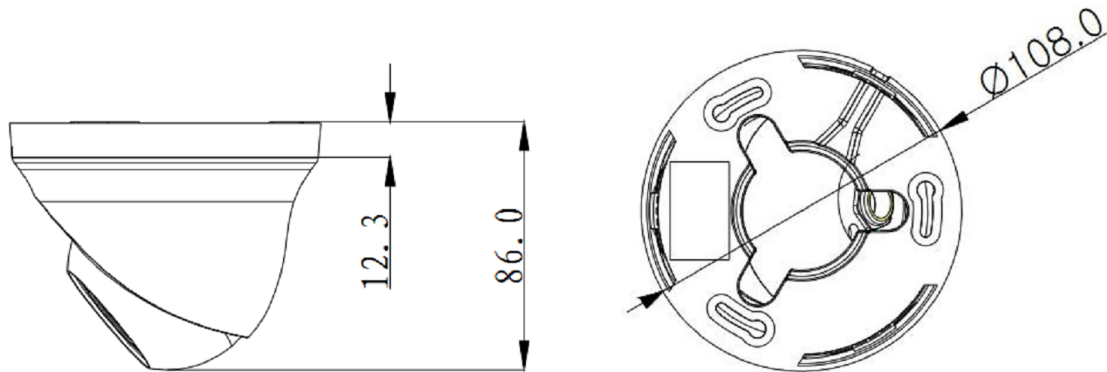

## Technical Specifications

<b>Model</b>	<b>DH-IPC-HDW2200S</b>	
<b>Camera</b>		
Image Sensor	1/3" 3Megapixel progressive scan CMOS	
Effective Pixels	2048(H)x1536(V)	
Scanning System	Progressive	
Electronic Shutter Speed	Auto/Manual 1/3(4)~1/10000	
Min. Illumination	Color: 0. 1Lux/F1.6 ,0Lux (IR on)	
S/N Ratio	More than 50dB	
Video Output	N/A	
<b>Camera Features</b>		
Max. IR LEDs Length	20m	
Day/Night	Auto(ICR) / Color / B/W	
Backlight Compensation	BLC/ HLC	
White Balance	Auto/Manual	
Gain Control	Auto/Manual	
Noise Reduction	2D	
Privacy Masking	Up to 4 areas	
<b>Lens</b>		
Focal Length	3.6mm (6mm optional)	
Max Aperture	F1.6	
Focus Control	Manual	
Angle of View	H:71.9°(45°)	
Lens Type	Fixed lens	
Mount Type	Board-in Type	
<b>Video</b>		
Compression	H.264 / MJPEG	
Resolution	1080P(1920×1080)/720P(1280×720)/D1(704×576/704×480) /CIF(352×288/352×240)	
Frame Rate	Main Stream	1080P/720P(1 ~ 25/30fps)
	Sub Stream	D1/CIF(1 ~ 25/30fps)
Bit Rate	H.264: 16K ~ 8192Kbps	
<b>Audio</b>		
Compression	N/A	
Interface	N/A	
<b>Network</b>		
Ethernet	RJ-45 (10/100Base-T)	
Wi-Fi	N/A	
Protocol	IPv4/IPv6, HTTP, HTTPS, SSL, TCP/IP, UDP, UPnP, ICMP, IGMP, SNMP, RTSP, RTP, SMTP, NTP, DHCP, DNS, PPPOE, DDNS, FTP, IP Filter, QoS, Bonjour	
ONVIF	ONVIF Profile S	

## DH-IPC-HDW2200S

Max. User Access	10 users
Smart Phone	iPhone, iPad, Android, Windows Phone
<b>Auxiliary Interface</b>	
Memory Slot	N/A
RS485	N/A
Alarm	N/A
PIR Sensor Range	N/A
<b>General</b>	
Power Supply	DC12V, PoE (802.3af)
Power Consumption	<4.8W
Working Environment	-20°C~+60°C, Less than 95%RH
Ingress Protection	IP66
Vandal Resistance	N/A
Dimensions	Φ108mm x 86mm
Weight	0.36Kg

## Dimensions (mm)