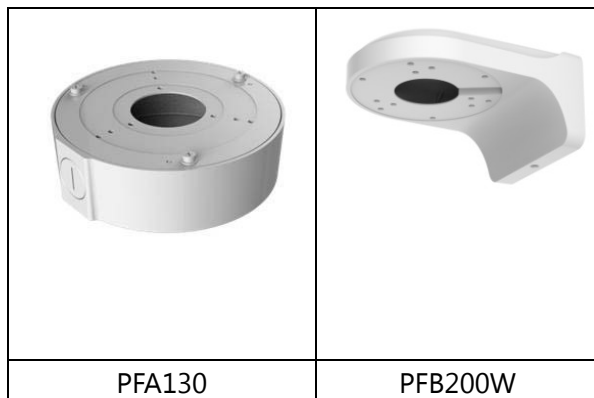

Dahua Technology Co., Ltd.

1199 BinAn Road, Binjiang District, Hangzhou, China

Tel: +86-571-87688883

Fax: +86-571-87688815

Email: overseas@dahuatech.com

www.dahuatech.com

*Design and specifications are subject to change without notice.

© 2014 Dahua Technology Co., Ltd.