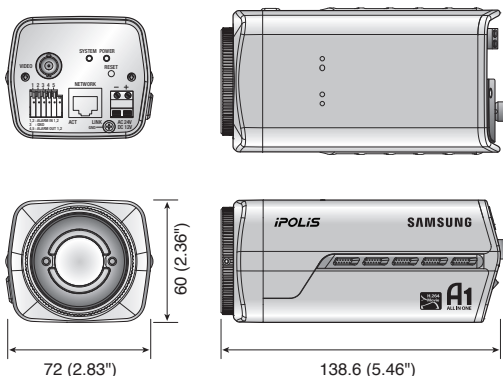

Technical Specifications

	SNB-2000N	SNB-2000P
VIDEO		
Imaging Device	1/3" Super HAD PS CCD	
Total Pixels	811(H) x 508(V)	795(H) x 596(V)
Effective Pixels	768(H) x 494(V)	752(H) x 582(V)
Scanning System	Progressive	
Frequency	H : 15.734KHz / V : 59.94Hz	H : 15.625KHz / V : 50Hz
Horizontal Resolution	Color : 600TV lines	
Min. Illumination	Color : 0.4Lux (F1.2, 50IRE), 0.001Lux (Sens-up 512x) B/W : 0.4Lux (F1.2, 50IRE), 0.001Lux (Sens-up 512x)	
S / N Ratio	52dB	
Video Output	CVBS : 1.0 Vp-p / 75Ω composite	
LENS		
Lens Type	Manual / DC auto iris	
Mount Type	C / CS	
OPERATIONAL		
Camera Title	Off / On (Displayed up to 54 characters)	
Day & Night	Auto / Day / Night (Software method)	
Backlight Compensation	Off / BLC	
Contrast Enhancement	XDR (eXtended Dynamic Range) - Off / Low / Middle / High	
Digital Noise Reduction	Motion adaptive 2D+3D noise filter (Off / Low / Middle / High / User)	
Digital Image Stabilization	Off / On	
Motion Detection	Off / On (4 programmable zones)	
Privacy Masking	Off / On (12 polygonal programmable zones, 4 point polygonal method)	
Sens-up (Frame Integration)	Off / Auto (2x ~ 512x)	
Gain Control	AGC (Low / Middle / High)	
White Balance	ATW1 / ATW2 / AWC / 3200K / 5600K	
Electronic Shutter Speed	Off / Auto (1/100 ~ 1/10Ksec)	Off / Auto (1/120 ~ 1/10Ksec)
Digital Zoom	16x	
Flip / Mirror	Off / On	
Profile	Standard / ITS / Backlight / Day & Night / Gaming / Custom	
PIP	Off / On	
Alarm I/O	Input 2ea / Output 2ea (Relay)	
NETWORK		
Ethernet	RJ-45 (10/100BASE-T)	
Video Compression Format	H.264, MPEG-4, MJPEG	
Resolution	704 x 480, 640 x 480, 352 x 240	704 x 576, 640 x 480, 352 x 288
Max. Framerate	30fps	25fps
Video Quality Adjustment	H.264, MPEG-4 : Compression level, Target bitrate level control MJPEG : Quality level control	
Bitrate Control Method	H.264, MPEG-4 : CBR or VBR, MJPEG : VBR	
Streaming Capability	Dual streaming (MPEG-4 + MJPEG or H.264 + MJPEG)	
IP	IPv4, IPv6	
Protocol	TCP/IP, UDP/IP, RTP(UDP), RTP(TCP), RTSP, NTP, HTTP, HTTPS, SSL, DHCP, PPPoE, FTP, SMTP, ICMP, IGMP, SNMPv1/v2c/v3(MIB-2), ARP, DNS, DDNS, ONVIF	
Security	HTTPS(SSL) login authentication, Digest login authentication User access log	
Streaming Method	Unicast / Multicast	
Max. User Access	10 users at unicast mode	
ONVIF Conformance	Yes	
Web Language	English, French, German, Spanish, Italian, Chinese, Korean	
Web Viewer	Supported OS : Windows XP / VISTA / 7 Supported Browser : Internet Explorer 6.0 or Higher	
Central Management Software	NET-i viewer	
ENVIRONMENTAL		
Operating Temperature / Humidity	-10°C ~ +50°C (+14°F ~ +122°F) / 20% ~ 80% RH	
ELECTRICAL		
Input Voltage	12V DC, 24V AC, PoE (IEEE802.3af)	
Power Consumption	Max. 7W	
MECHANICAL		
Color / Material	Silver / Metal	
Dimensions (WxHxD)	72.0 x 60.0 x 138.8mm (2.83" x 2.36" x 5.39")	
Weight	300g (0.66 lb)	