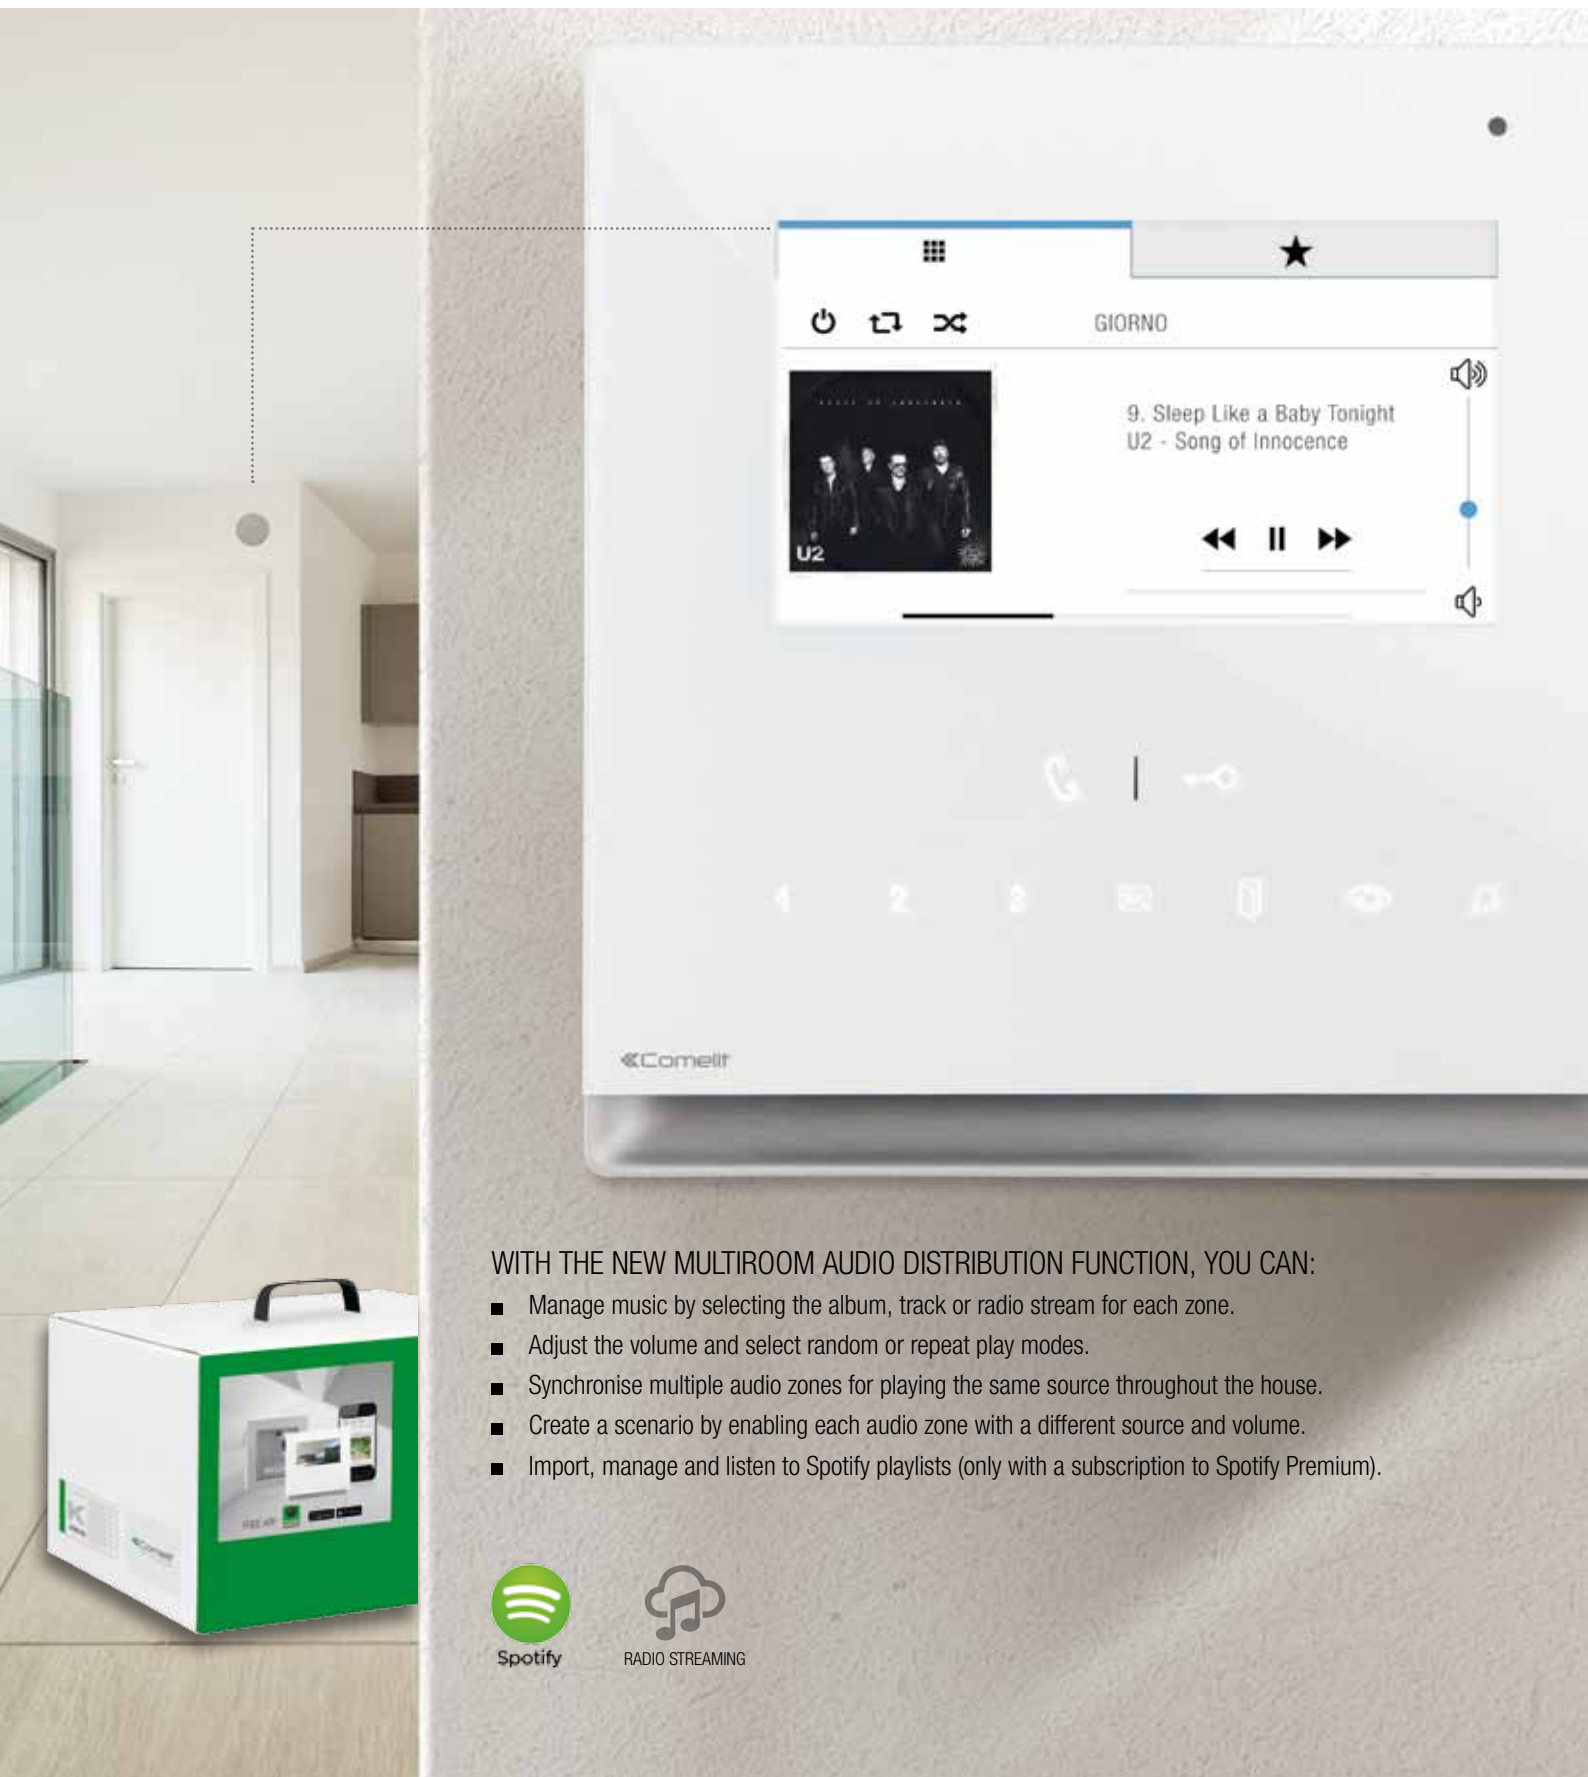

remotely

from a door entry monitor

via PC / Mac

VIP VIDEO DOOR ENTRY KITS:
THE DOOR ENTRY MONITOR AT YOUR FINGERTIPS
New Icona internal unit

Comelit®
Passion. Technology. Design.

ICONA DOOR ENTRY MONITOR ART. 6602W - VIP SYSTEM

NEW MULTIROOM AUDIO DISTRIBUTION FUNCTION FOR KITS 8521, 8522 AND 8531.

WITH THE NEW MULTIROOM AUDIO DISTRIBUTION FUNCTION, YOU CAN:

- Manage music by selecting the album, track or radio stream for each zone.
- Adjust the volume and select random or repeat play modes.
- Synchronise multiple audio zones for playing the same source throughout the house.
- Create a scenario by enabling each audio zone with a different source and volume.
- Import, manage and listen to Spotify playlists (only with a subscription to Spotify Premium).