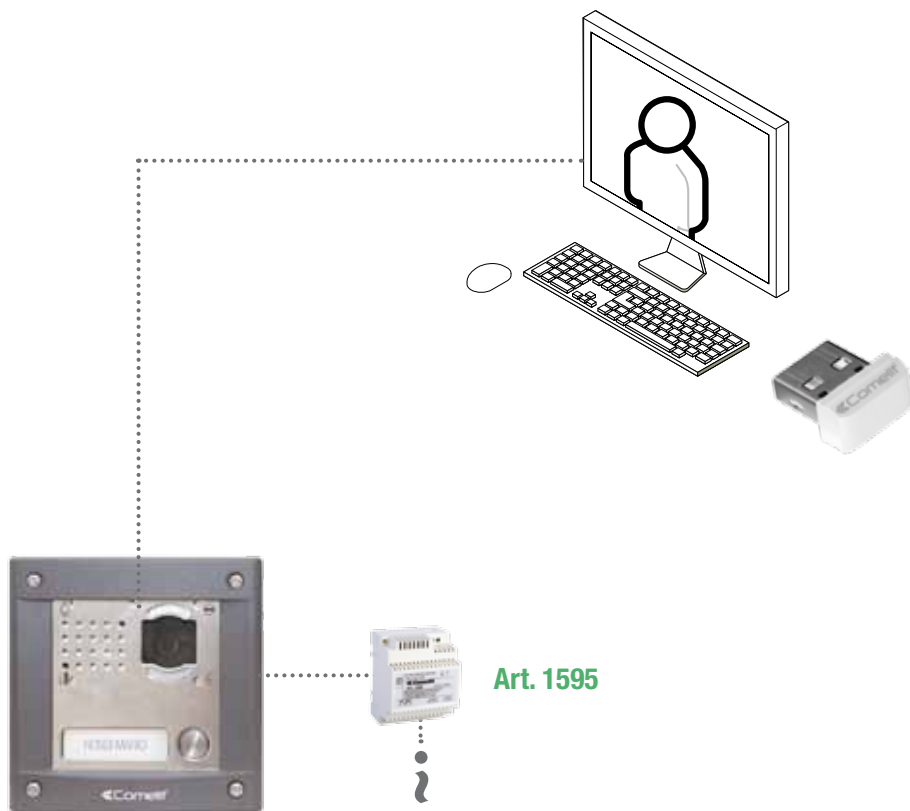

Mobile devices can only connect to the system via the Wi-Fi network.

VIP KIT RANGE

Art. 8521

SINGLE-FAMILY KIT WITH IKALL METAL AND ICONA

The kit consists of 1 colour audio/video unit art. 4682HKC, 1 module with 1 button art. 33411M, 1 flush-mounted box art. 3110/1, 1 frame complete with finishing frame art. 3311/1S, 1 power supply unit art. 1595, 1 power supply unit art.1441B, 1 switch art.1440, 1 Icona monitor art. 6602WK, 1 flush-mounted box art. 6117, 1 wall bracket art. 6620. The kit is pre-programmed and ready to use. The kit can be expanded with other products from the ViP catalogue. Compatible with H.264 video format.

Art. 8522

TWO-FAMILY KIT WITH IKALL METAL AND ICONA

The kit consists of 1 colour audio/video unit art. 4682HC, 1 module with 2 buttons art. 33412M, 1 flush-mounted box art. 3110/1, 1 frame complete with finishing frame art. 3311/1S, 1 power supply unit art. 1595, 1 power supply unit art.1441, 1 switch art.1440, 2 Icona monitors art. 6602W, 2 flush-mounted boxes art. 6117, 2 wall brackets art. 6620 and 1 4-core Ethernet cable art. 1449. The kit can be expanded with other products from the ViP catalogue. Compatible with H.264 video format.

via PC / Mac

KIT WITH PC-INTERCOM

The kit can be used to fully manage video entry phone calls via LAN (Ethernet or Wi-Fi).

Simply insert the USB stick provided into the computer and install the software to receive calls and communicate with the external unit.

This software comes complete with a user license

and is available for both PC and Mac systems. The key must always be plugged into the computer to ensure correct operation.

Art. 8501HIM

SINGLE-FAMILY KIT WITH IKALL METAL & PC-INTERCOM. ViP SYSTEM