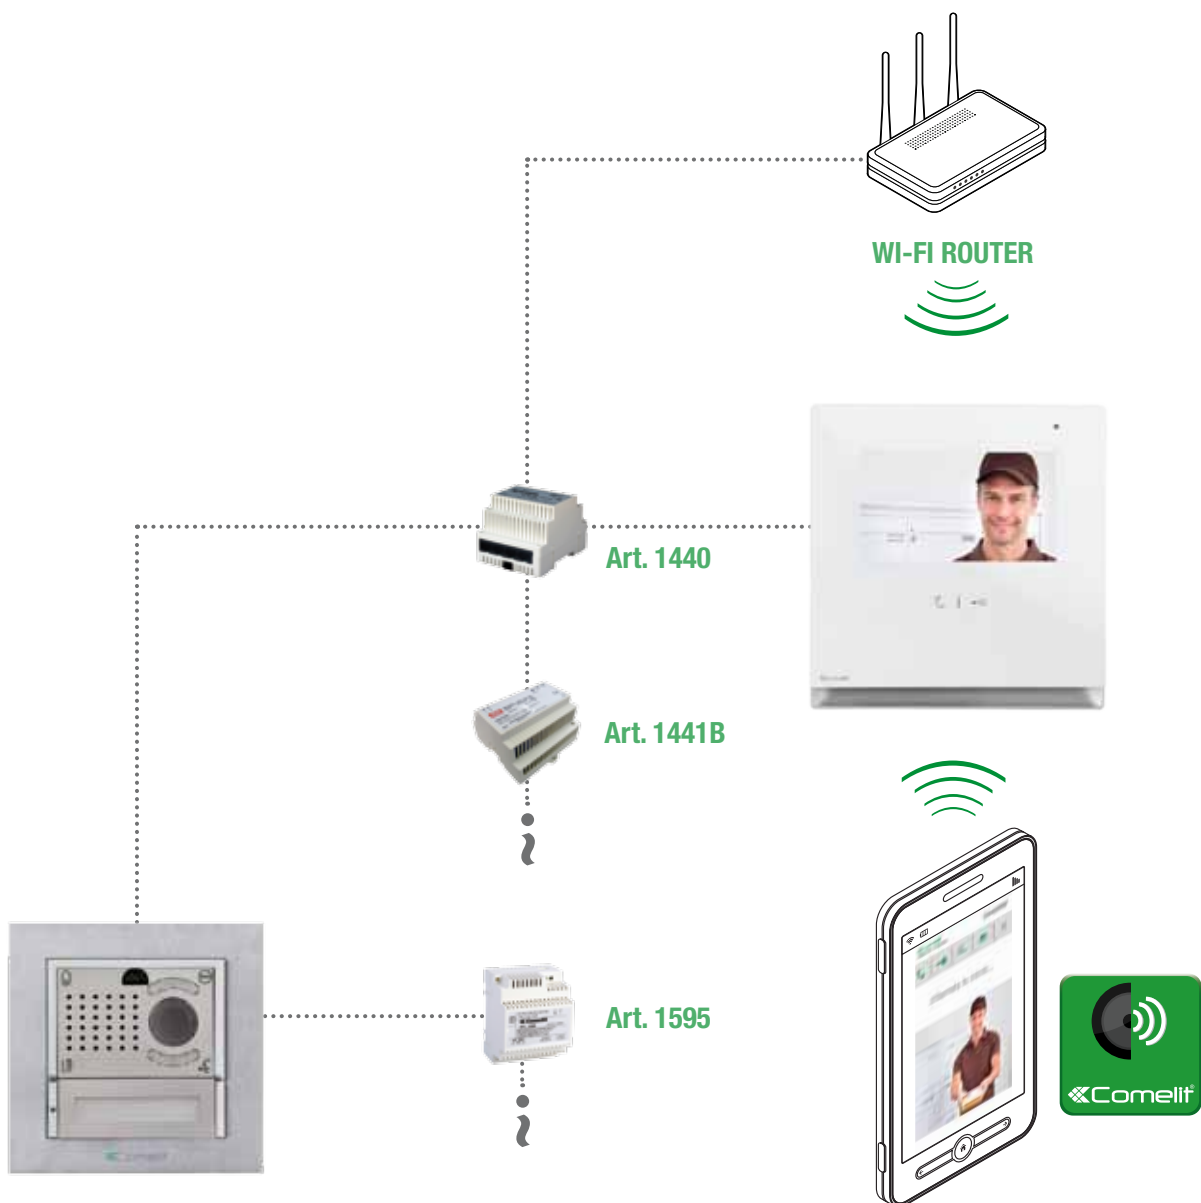

streams. It also allows "intercom" communication between all of the 16 devices served.

For mobile devices, whenever both modes are available and enabled, the APP automatically switches connection, from Wi-Fi to 3G and vice-versa.

on-site

from a door entry monitor

VIP KIT FOR WI-FI APP

The kit allows use of the video entry phone system via a door entry monitor as well as tablets and smartphones on the Wi-Fi network.

The door entry monitor system should nevertheless be connected to an ADSL router or another device guaranteeing Wi-Fi connectivity. Depending on bandwidth limitations, up to 16 appliances (including

door entry monitors, smartphones, tablets and PCs) with 4 simultaneous door entry monitor streams can be connected to the system.

It also allows "intercom" communication between all of the 16 devices served.

Mobile devices can only connect to the system via the Wi-Fi network.

VIP KIT RANGE

Art. 8521

SINGLE-FAMILY KIT WITH IKALL METAL AND ICONA

The kit consists of 1 colour audio/video unit art. 4682HKC, 1 module with 1 button art. 33411M, 1 flush-mounted box art. 3110/1, 1 frame complete with finishing frame art. 3311/1S, 1 power supply unit art. 1595, 1 power supply unit art.1441B, 1 switch art.1440, 1 Icona monitor art. 6602WK, 1 flush-mounted box art. 6117, 1 wall bracket art. 6620. The kit is pre-programmed and ready to use. The kit can be expanded with other products from the ViP catalogue. Compatible with H.264 video format.