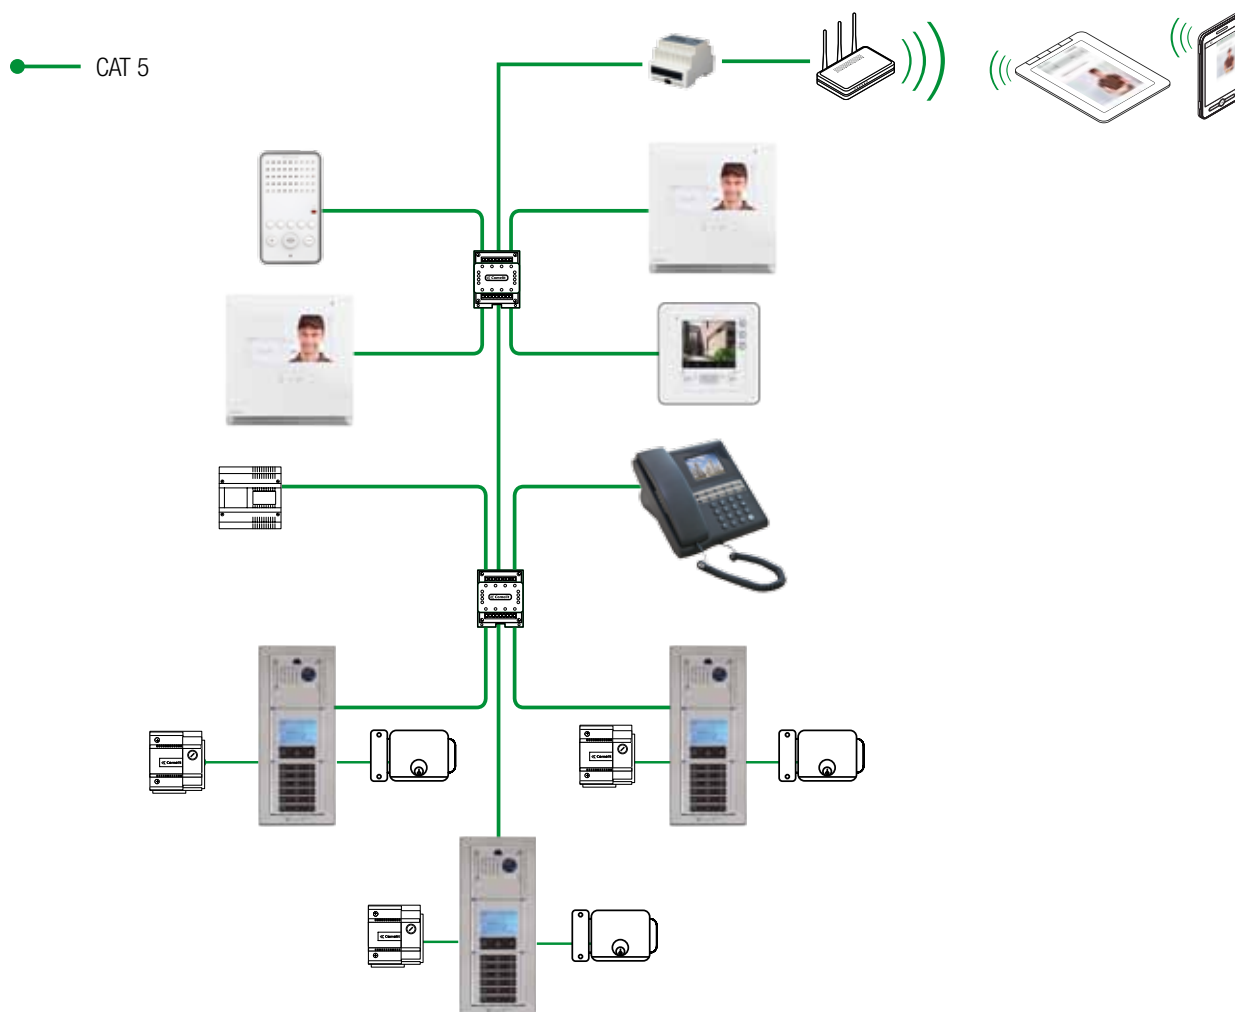

The kit consists of 1 colour audio/video unit art. 4682KC, 1 module with 1 button art. 33411M, 1 flush-mounted box art. 3110/1, 1 frame complete with finishing frame art. 3311/1S, 1 power supply unit art. 1595 and 1 PC-Intercom software art. 1454K. The kit is pre-programmed and ready to use. The kit can be expanded with other products from the ViP catalogue.

Art. 8504H

SINGLE-FAMILY KIT WITH VANDALCOM & PC INTERCOM. ViP SYSTEM

The kit consists of 1 colour audio/video unit art. 4682KC, 1 module with 1 button art. 3268/1, 1 flush-mounted box art. 3160/1, 1 frame complete with finishing frame art. 3161/1, 1 power supply unit art. 1595 and 1 PC-Intercom software art. 1454K. The kit is pre-programmed and ready to use. The kit can be expanded with other products from the ViP catalogue.

THE COMPLETE, SIMPLE AND VERSATILE ViP INTERNET PROTOCOL SYSTEM

ViP System represents the evolution of video entry technology and the services connected to it, with a new dimension linked to data transmission offering performance suited to modern residential, commercial, industrial and advanced tertiary scenarios: from individual residences to large complexes, in new constructions, renovated buildings and modernised systems and structures alike. Serves an unlimited number of users, with simultaneous conversations and no distance limitations. A single backbone on a LAN (specific or using existing networks), to which the devices are connected via an RJ45 plug.