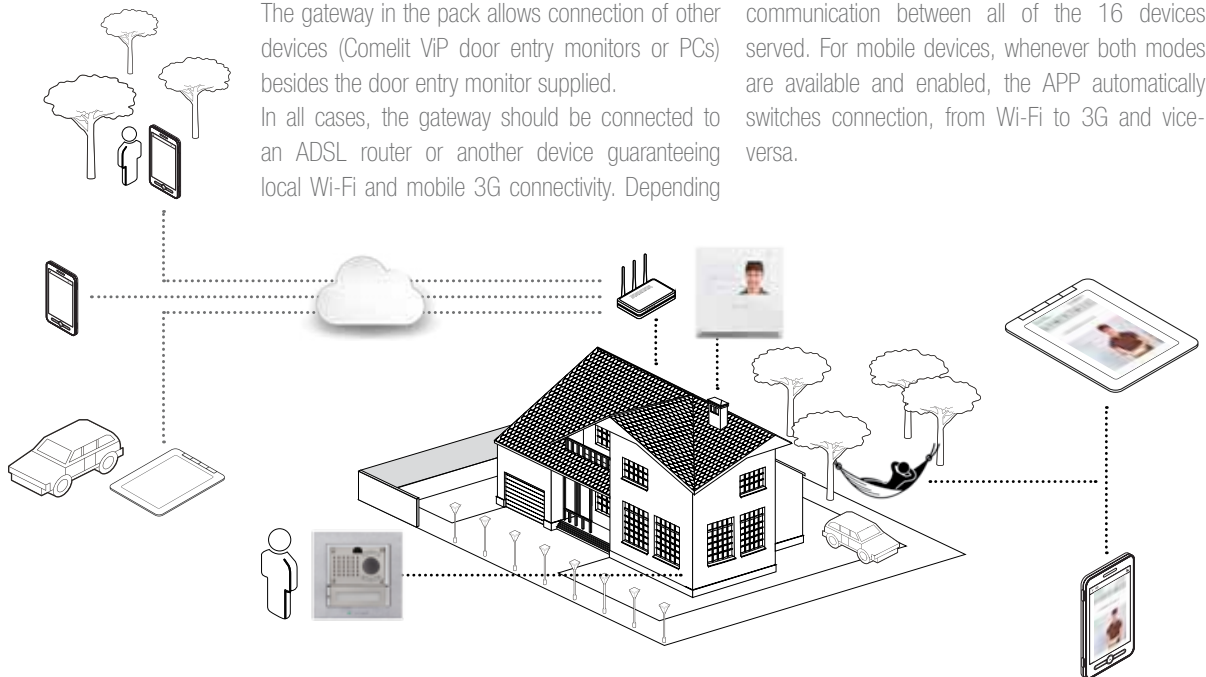

from a door entry monitor

remotely

VIP KIT FOR WI-FI / 3G - 4G APP WITH ICONA DOOR ENTRY MONITOR

The kit allows use of the video entry phone system via a door entry monitor as well as tablets and smartphones on the Wi-Fi network, and on portable devices using 3G (or higher) networks.

The gateway in the pack allows connection of other devices (Comelit VIP door entry monitors or PCs) besides the door entry monitor supplied.

In all cases, the gateway should be connected to an ADSL router or another device guaranteeing local Wi-Fi and mobile 3G connectivity. Depending

on bandwidth limitations, the gateway can serve up to 15 appliances (including door entry monitors, smartphones, tablets and PCs) with 4 simultaneous door entry monitor streams. It also allows "intercom" communication between all of the 16 devices served. For mobile devices, whenever both modes are available and enabled, the APP automatically switches connection, from Wi-Fi to 3G and vice-versa.