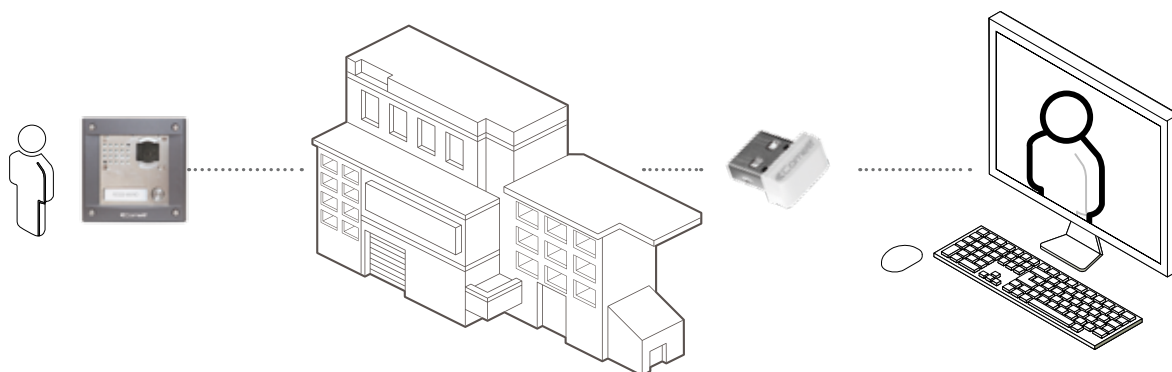

via PC / Mac

KIT WITH PC-INTERCOM

The kit can be used to fully manage video entry phone calls via LAN (Ethernet or Wi-Fi).

Simply insert the USB stick provided into the computer and install the software to receive calls and communicate with the external unit.

This software comes complete with a user license

and is available for both PC and Mac systems. The key must always be plugged into the computer to ensure correct operation.

Art. 8501HIM

SINGLE-FAMILY KIT WITH IKALL METAL & PC-INTERCOM. ViP SYSTEM