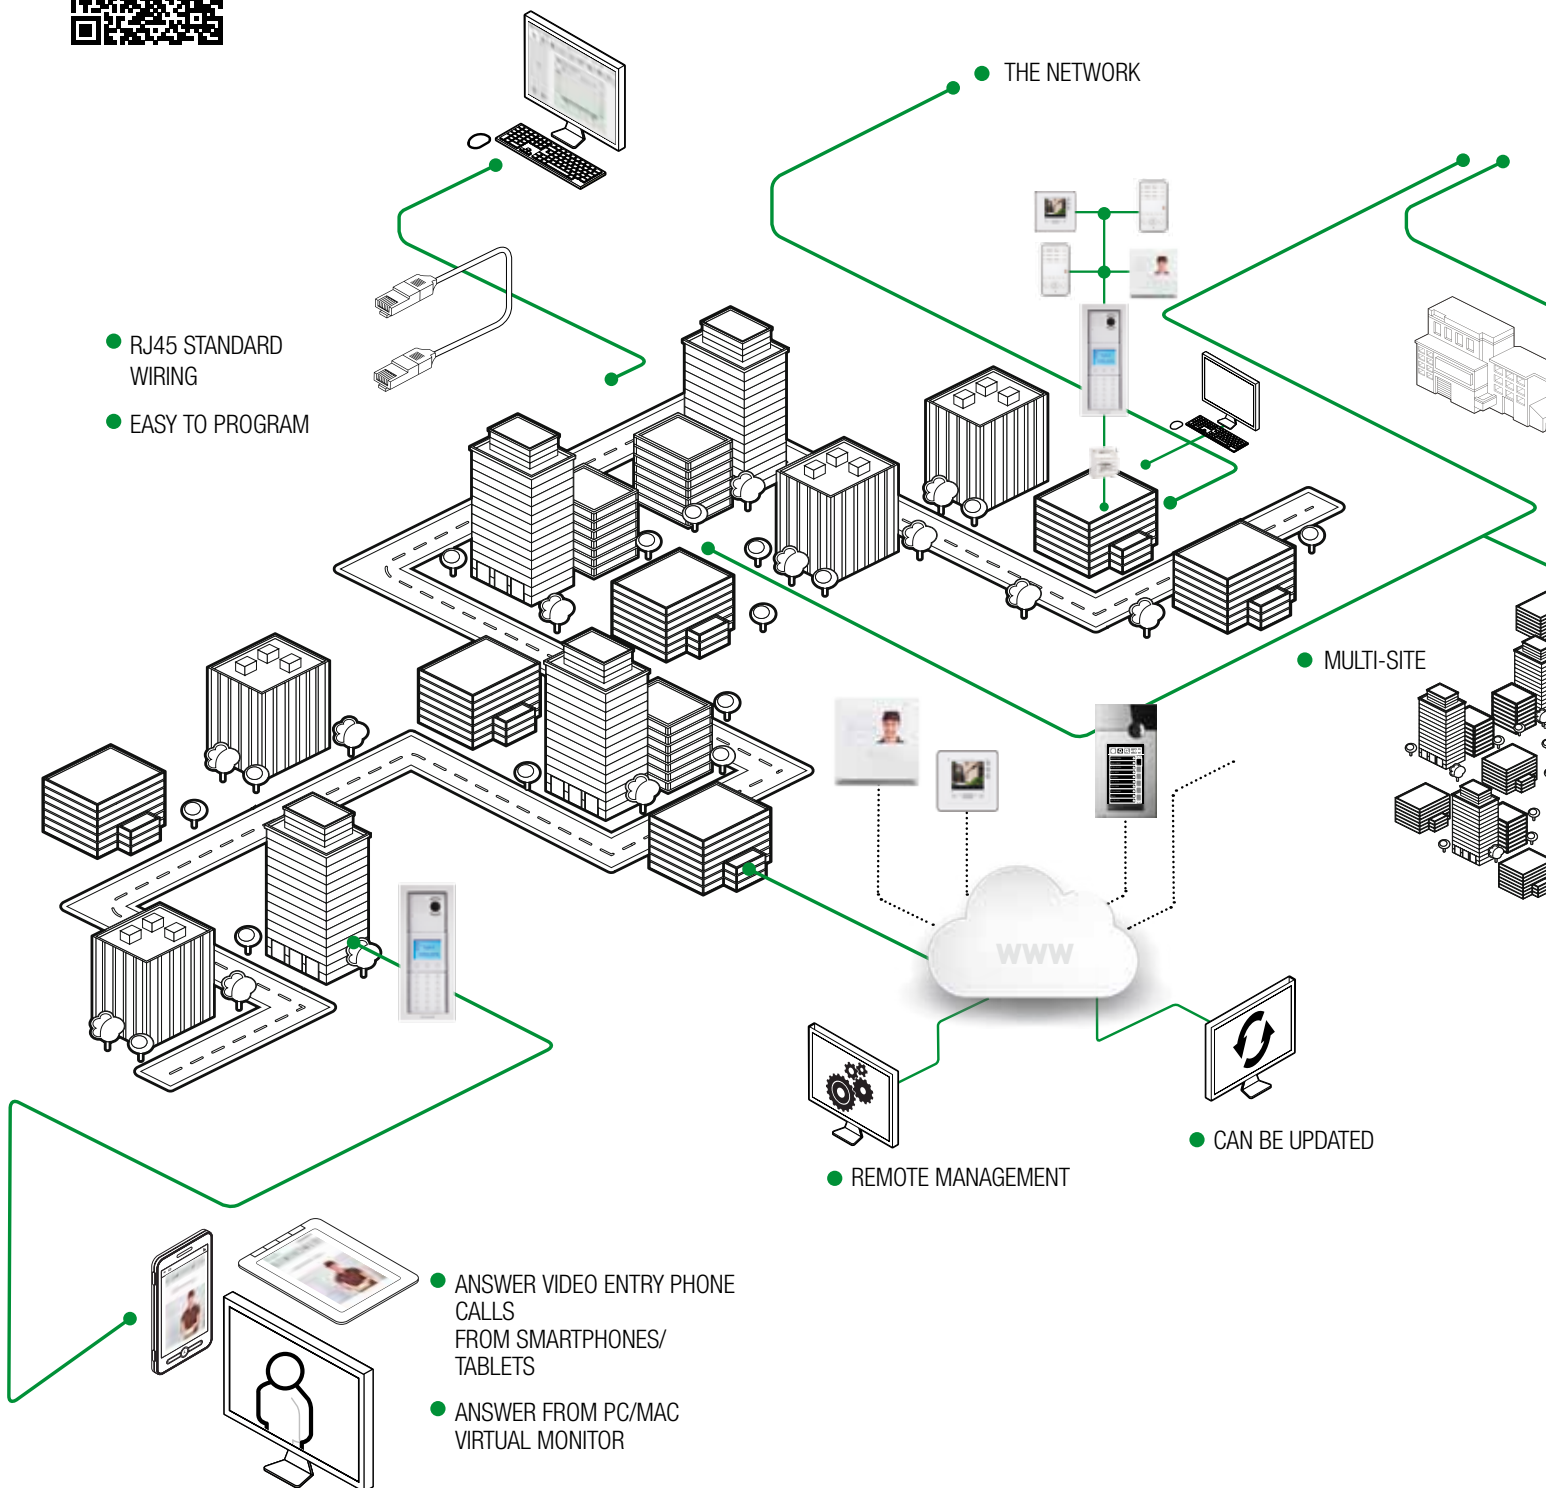

A SYSTEM FOR ALL APPLICATIONS, FROM THE SIMPLEST TO THE MOST COMPLEX

Browse our VIP catalogue and find out about all the potential features of the system.