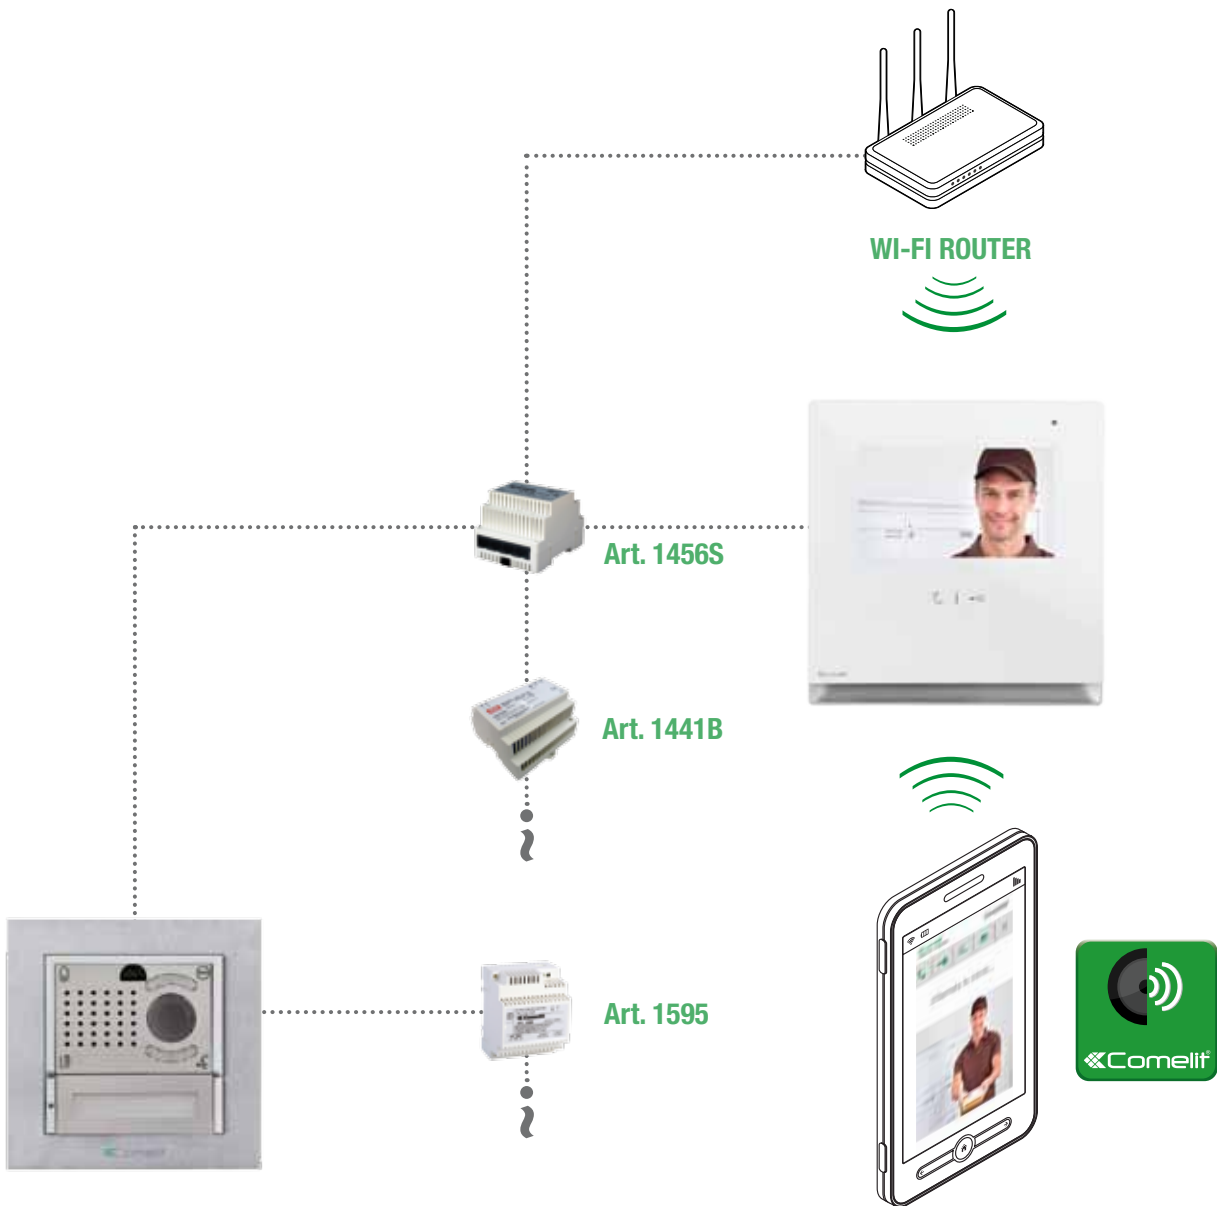

VIP KIT RANGE

Art. 8531

SINGLE-FAMILY KIT WITH IKALL METAL AND ICONA, SLAVE GATEWAY

The kit consists of 1 external unit for ViP kit 4894HIM, 1 power supply unit art. 1595, 1 power supply unit art.1441B, 1 slave gateway art.1456S, 1 Icona monitor art. 6602WK, 1 flush-mounted box art. 6117, 1 wall-mounted bracket art. 6620. The kit is pre-programmed and ready to use, except for 1456S gateway configuration which must be carried out via internal web server. The kit can be expanded with other products from the VIP catalogue. Compatible with H.264 video format.