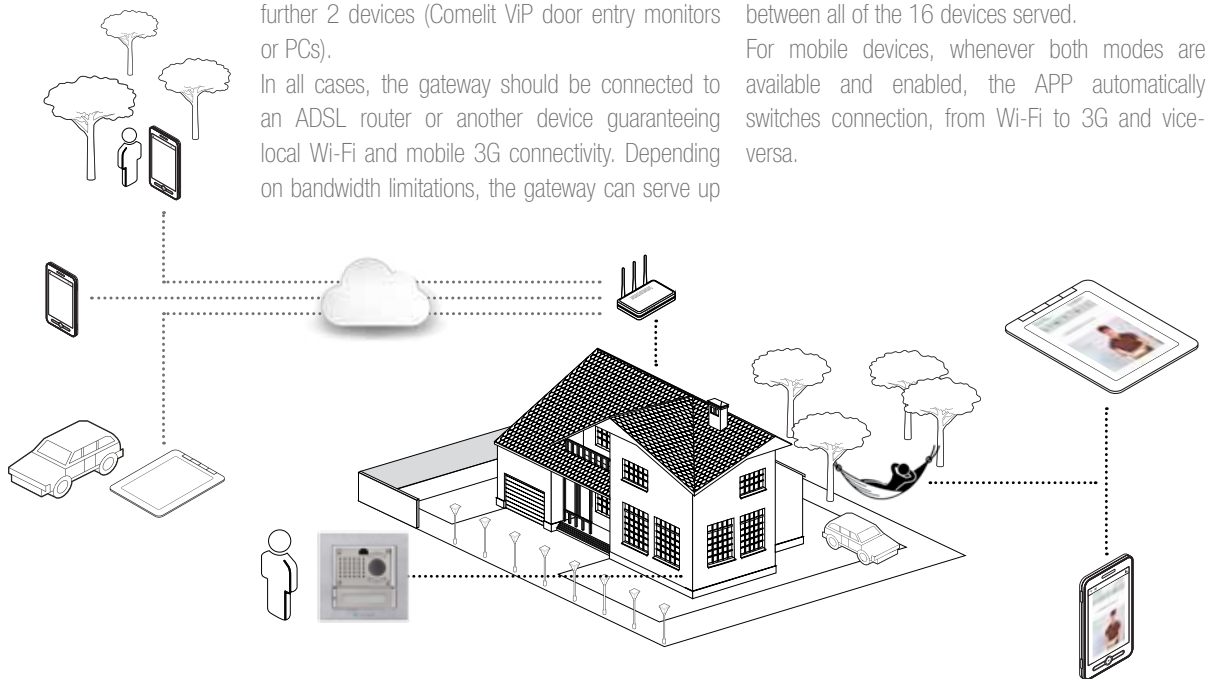

on bandwidth limitations, the gateway can serve up to 15 appliances (including door entry monitors, smartphones, tablets and PCs) with 4 simultaneous door entry monitor streams. It also allows "intercom" communication between all of the 16 devices served. For mobile devices, whenever both modes are available and enabled, the APP automatically switches connection, from Wi-Fi to 3G and vice-versa.

on-site

remote

VIP KIT FOR WI-FI / 3G - 4G LTE APP

The kit allows use of the video entry phone system via tablets and smartphones on the Wi-Fi network, or remotely on 3G (or higher) networks.

The gateway in the pack allows connection of a further 2 devices (Comelit VIP door entry monitors or PCs).

In all cases, the gateway should be connected to an ADSL router or another device guaranteeing local Wi-Fi and mobile 3G connectivity. Depending on bandwidth limitations, the gateway can serve up

to 16 appliances (including door entry monitors, smartphones, tablets and PCs) with 4 simultaneous door entry monitor

streams. It also allows "intercom" communication between all of the 16 devices served.

For mobile devices, whenever both modes are available and enabled, the APP automatically switches connection, from Wi-Fi to 3G and vice-versa.