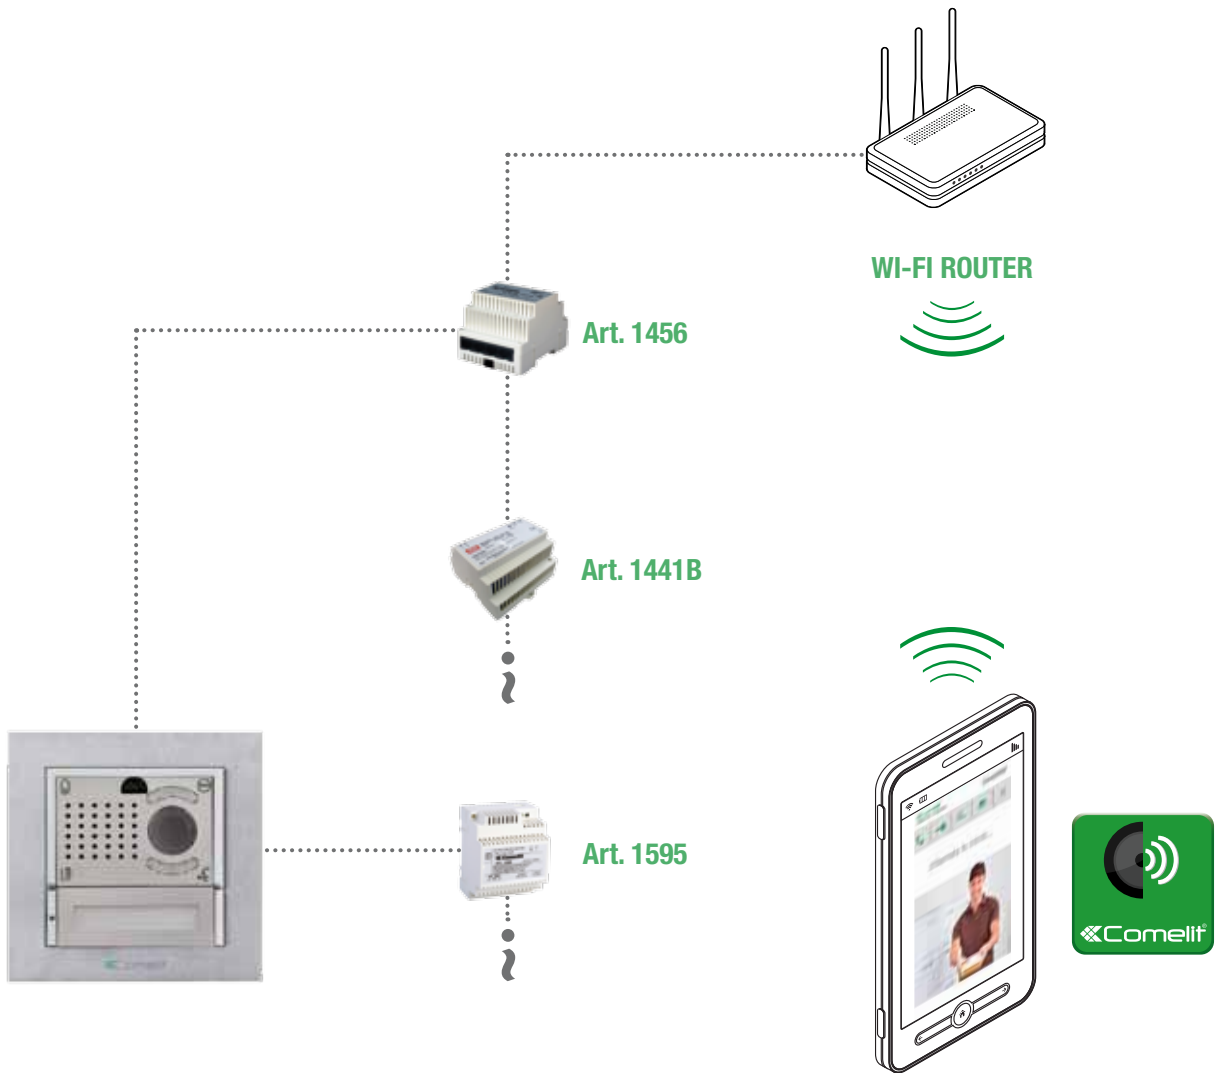

VIP KIT RANGE

Art. 8513HIM

SINGLE-FAMILY KIT WITH IKALL METAL AND MASTER GATEWAY

The kit consists of 1 external unit for ViP kits 4894HIM, 1 power supply unit art. 1595, 1 power supply unit art. 1441B, 1 master gateway 1456. The kit is pre-programmed and ready to use, except for 1456 gateway configuration which must be carried out via internal web server. The kit can be expanded with other products from the ViP catalogue. Compatible with H.264 video format.