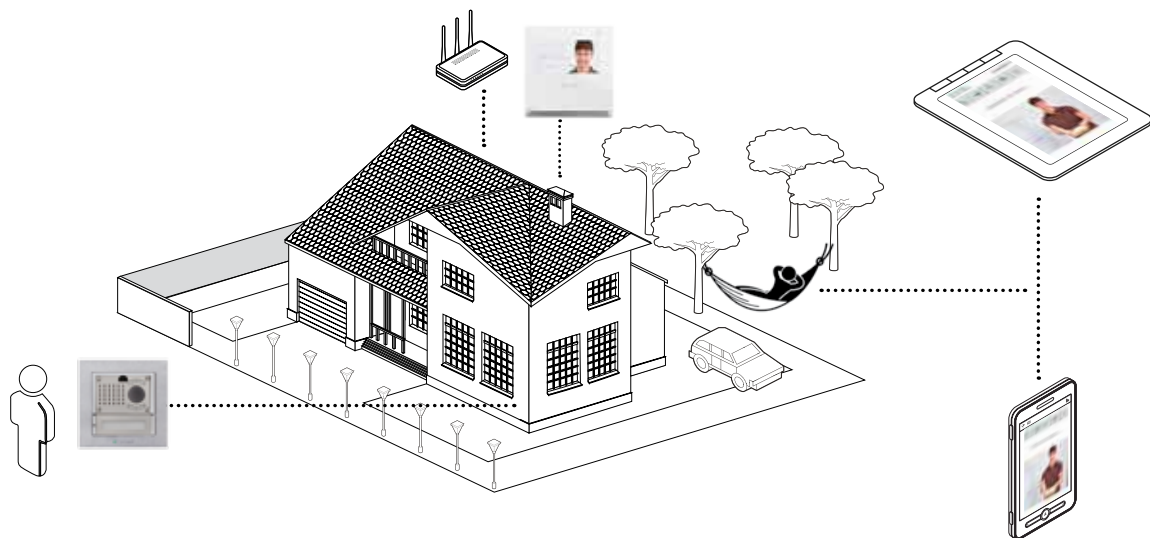

VIP KIT FOR WI-FI APP

The kit allows use of the video entry phone system via a door entry monitor as well as tablets and smartphones on the Wi-Fi network.

The door entry monitor system should nevertheless be connected to an ADSL router or another device guaranteeing Wi-Fi connectivity. Depending on bandwidth limitations, up to 16 appliances (including

door entry monitors, smartphones, tablets and PCs) with 4 simultaneous door entry monitor streams can be connected to the system.

It also allows "intercom" communication between all of the 16 devices served.

Mobile devices can only connect to the system via the Wi-Fi network.